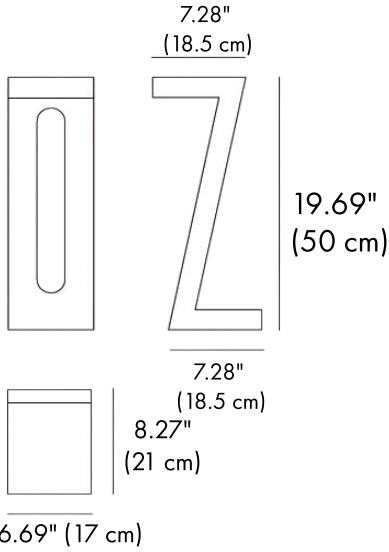

1 877-964-4646

Updated 03/24/2026

-S

HOW TO ORDER:

Example:
CODE: BY-1108AB-9010-S-K22-DIM-392

BY-1108AB-9010-
S-K22-DIM-392

1 MODELS:

-S

DIMENSIONS:

Length - L: 7.28" (18.5 cm)
Width - W: 6.69" (17 cm)
Height - H: 19.69" (50 cm)
Base - L x W: 6.69" (17 cm) x 8.27" (21 cm)

-M

DIMENSIONS:

Length - L: 7.28" (18.5 cm)
Width - W: 6.69" (17 cm)
Height - H: 31.50" (80 cm)
Base - L x W: 6.69" (17 cm) x 8.27" (21 cm)