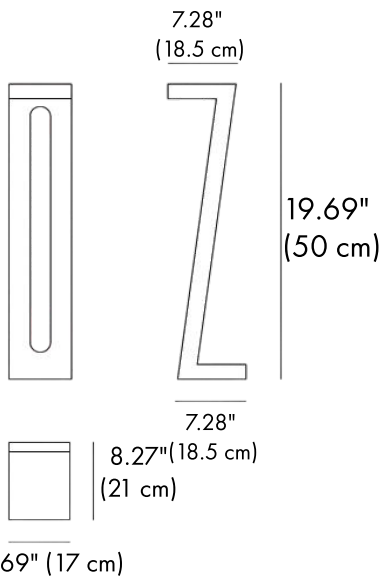

2 LIGHT SOURCE:

LED / 4W / 110-277V / CRI 80

3 CCT&LUMENS:

-K22 2200K = 570 lm
-K27 2700K = 600 lm
-K30 3000K = 630 lm

4 DIMMING OPTIONS:

-DIM 0-10V
-LT Lutron
-CS Casambi
-NON Non-Dimmable
-DALI Dali

5 FINISH OPTIONS:

-392 White
-393 Green
-394 Corten
-395 Grey
-396 Black
-397 Sand

PROJECT

SPEC TYPE

NOTES

WE WELCOME ALL CUSTOM ORDERS

Due to the dynamic nature of lighting products and the associated technologies, luminaire data on all specification sheets is subject to change at the discretion of Gordon Bullard LLC and associated companies.

Contact Us:

sales@gordonbullard.com

www.byiba.com

1 877-964-4646