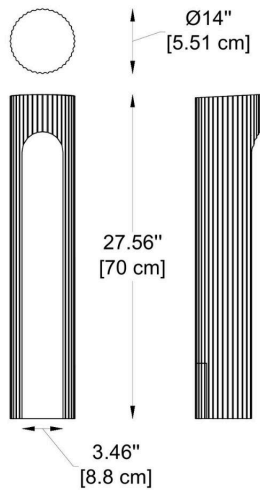

-M

HOW TO ORDER:

Example:

CODE: BY-1128AB-9010-S-K22-DIM-392

BY-1128AB-9010-
-S-K22-DIM-392

1 MODELS:

-S

DIMENSIONS:

Diameter - Ø: 5.5" (14 cm)
Height - H: 15.75" (40 cm)
Length - L: 3.46" (8.8 cm)

-M

DIMENSIONS:

Diameter - Ø: 5.5" (14 cm)
Height - H: 27.56" (70 cm)
Length - L: 3.46" (8.8 cm)

2 LIGHT SOURCE:

LED / 4W / 110-277V / CRI 80