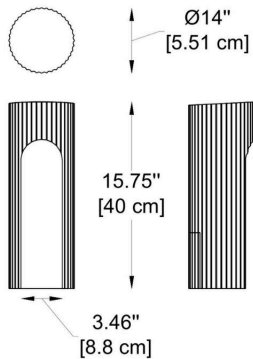

-M

HOW TO ORDER:

Example:

CODE: BY-1128AB-9010-S-K22-DIM-392

BY-1128AB-9010-
-S-K22-DIM-392

1 MODELS:

-S

DIMENSIONS:

Diameter - Ø: 5.5" (14 cm)
Height - H: 15.75" (40 cm)
Length - L: 3.46" (8.8 cm)

-M

DIMENSIONS:

Diameter - Ø: 5.5" (14 cm)
Height - H: 27.56" (70 cm)
Length - L: 3.46" (8.8 cm)

2 LIGHT SOURCE:

LED / 4W / 110-277V / CRI 80