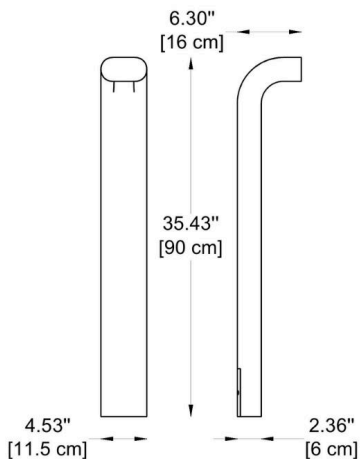

Example:

CODE: BY-1127ABC-9010-S-K22-DIM-392

BY-1127ABC-9010-
S-K22-DIM-392

1 MODELS:

-S

DIMENSIONS:

Height - H: 11.8" (30 cm)
Length - L: 4.53" (11.5 cm)
Depth - D: 6.3" (16 cm) x 2.36" (6 cm)

-S

-M

DIMENSIONS:

Height - H: 23.62" (60 cm)
Length - L: 4.53" (11.5 cm)
Depth - D: 6.3" (16 cm) x 2.36" (6 cm)

-M

-L

DIMENSIONS:

Height - H: 35.43" (90 cm)
Length - L: 4.53" (11.5 cm)
Depth - D: 6.3" (16 cm) x 2.36" (6 cm)