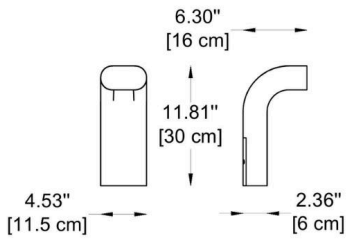

Example:

CODE: BY-1127ABC-9010-S-K22-DIM-392

BY-1127ABC-9010-
S-K22-DIM-392

1 MODELS:

-S

DIMENSIONS:

Height - H: 11.8" (30 cm)
Length - L: 4.53" (11.5 cm)
Depth - D: 6.3" (16 cm) x 2.36" (6 cm)

-S

-M

DIMENSIONS:

Height - H: 23.62" (60 cm)
Length - L: 4.53" (11.5 cm)
Depth - D: 6.3" (16 cm) x 2.36" (6 cm)

-M

-L

DIMENSIONS:

Height - H: 35.43" (90 cm)
Length - L: 4.53" (11.5 cm)
Depth - D: 6.3" (16 cm) x 2.36" (6 cm)