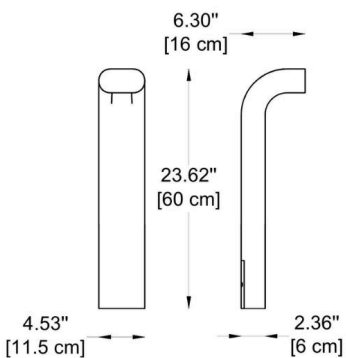

Example:

CODE: BY-1127ABC-9010-S-K22-DIM-392

BY-1127ABC-9010-
S-K22-DIM-392

1 MODELS:

-S

DIMENSIONS:

Height - H: 11.8" (30 cm)
Length - L: 4.53" (11.5 cm)
Depth - D: 6.3" (16 cm) x 2.36" (6 cm)

-S

-M

DIMENSIONS:

Height - H: 23.62" (60 cm)
Length - L: 4.53" (11.5 cm)
Depth - D: 6.3" (16 cm) x 2.36" (6 cm)

-M

-L

DIMENSIONS:

Height - H: 35.43" (90 cm)
Length - L: 4.53" (11.5 cm)
Depth - D: 6.3" (16 cm) x 2.36" (6 cm)