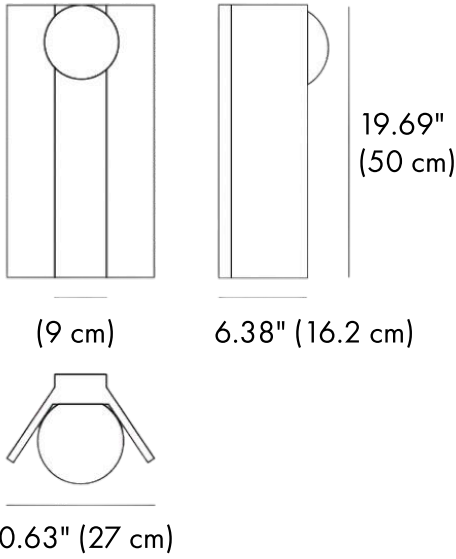

HOW TO ORDER:

Example:
CODE: BY-1119-9010-392

BY-1119-9010-
392

1 DIMENSIONS:

Length - L: 6.38" (16.2 cm)
Height - H: 19.69" (50 cm)
Width - W: 10.63" (27 cm)

2 LIGHT SOURCE:

E26 / max. 20W / 110-277V

3 FINISH OPTIONS:

- -392 White
- -393 Green
- -394 Corten
- -395 Grey
- -396 Black
- -397 Sand

PROJECT

SPEC TYPE

NOTES

WE WELCOME ALL CUSTOM ORDERS

Due to the dynamic nature of lighting products and the associated technologies, luminaire data on all specification sheets is subject to change at the discretion of Gordon Bullard LLC and associated companies.