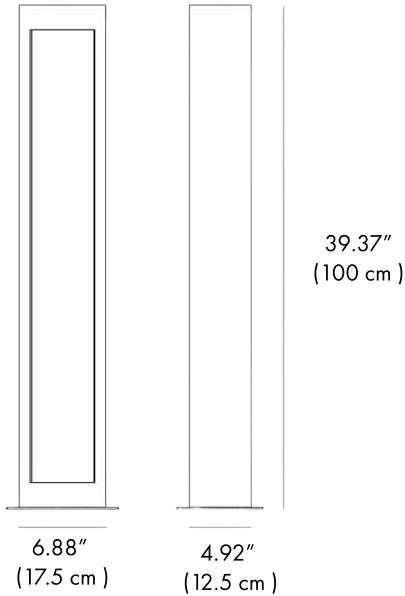

Contact Us:

sales@gordonbullard.com

www.byiba.com

1 877-964-4646

BY-1103A-9010-
K22-DIM-392

HOW TO ORDER:

Example:

CODE: BY-1103A-9010-K22-DIM-392

PROJECT

SPEC TYPE

NOTES

1 DIMENSIONS:

Height - H: 39.37" (100 cm)
Length - L: 6.88" (17.5 cm)
Width - W: 4.92" (12.5 cm)

2 LIGHT SOURCE:

LED / 4W / 110-277V / CRI 80

3 CCT&LUMENS: