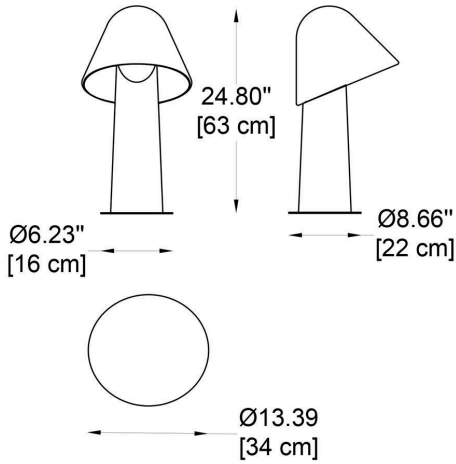

BY-1106-9010-
K22-DIM-392-396

HOW TO ORDER:

Example:

CODE: BY-1106-9010-K22-DIM-392-396

1 DIMENSIONS:

Height - H: 24.8" (63 cm)
Diameter 1 - Ø: 6.23" (16 cm)
Diameter 2 - Ø: 8.66" (22 cm)
Diameter 2 - Ø: 13.39" (34 cm)

2 LIGHT SOURCE:

LED / 4W / 110-277V / CRI 80

3 CCT&LUMENS:

-K22 2200K = 570 lm
-K27 2700K = 600 lm
-K30 3000K = 630 lm

4 DIMMING OPTIONS:

-DIM 0-10V
-LT Lutron
-CS Casambi
-NON Non-Dimmable

5 FINISH OPTIONS:

-392 White
-393 Green
-394 Corten
-395 Grey
-396 Black
-397 Sand

Example of colours pairing

PROJECT

SPEC TYPE

NOTES

WE WELCOME ALL CUSTOM ORDERS

Due to the dynamic nature of lighting products and the associated technologies, luminaire data on all specification sheets is subject to change at the discretion of Gordon Bullard LLC and associated companies.

Contact Us:

sales@gordonbullard.com

www.byiba.com

1 877-964-4646