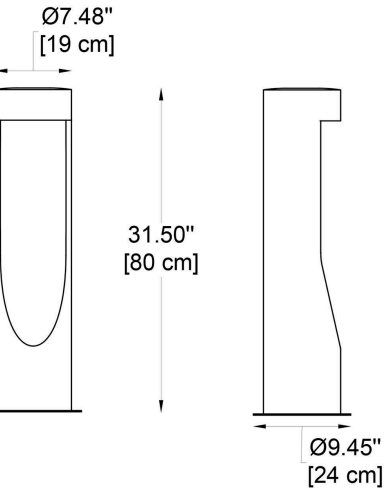

BY-1110AB-9010-S-
K22-
DIM-392-1110K

HOW TO ORDER:

Example:

CODE: BY-1110AB-9010-S-K22-DIM-392-1110K

PROJECT

SPEC TYPE

NOTES

1 MODELS:

-S

DIMENSIONS:

Diameter - Ø: 7.48" (19 cm)
Height - H: 19.69" (50 cm)
Base Diameter - Ø: 9.45 (24 cm)

-M

DIMENSIONS:

Diameter - Ø: 7.48" (19 cm)
Height - H: 31.50" (80 cm)
Base Diameter - Ø: 9.45 (24 cm)

2 LIGHT SOURCE:

LED / 4W / 110-277V / CRI 80

3 CCT&LUMENS:

-K22 2200K = 570 lm
-K27 2700K = 600 lm
-K30 3000K = 630 lm

4 DIMMING OPTIONS:

-DIM 0-10V
-LT Lutron
-CS Casambi
-NON Non-Dimmable
-DALI Dali

5 FINISH OPTIONS:

-392 White
-393 Green
-394 Corten
-395 Grey
-396 Black
-397 Sand

WE WELCOME ALL CUSTOM ORDERS

Due to the dynamic nature of lighting products and the associated technologies, luminaire data on all specification sheets is subject to change at the discretion of Gordon Bullard LLC and associated companies.

Contact Us:

sales@gordonbullard.com

www.byiba.com

1 877-964-4646