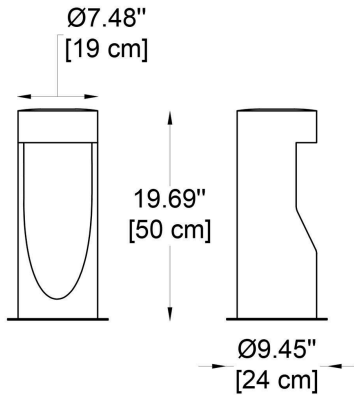

BY-1110AB-9010-S-
K22-
DIM-392-1110K

HOW TO ORDER:

Example:

CODE: BY-1110AB-9010-S-K22-DIM-392-1110K

PROJECT

SPEC TYPE

NOTES

1 MODELS:

-S

DIMENSIONS:

Diameter - Ø: 7.48" (19 cm)
Height - H: 19.69" (50 cm)
Base Diameter - Ø: 9.45 (24 cm)

-M

DIMENSIONS:

Diameter - Ø: 7.48" (19 cm)
Height - H: 31.50" (80 cm)
Base Diameter - Ø: 9.45 (24 cm)

2 LIGHT SOURCE:

LED / 4W / 110-277V / CRI 80

3 CCT&LUMENS:

-K22 2200K = 570 lm
-K27 2700K = 600 lm
-K30 3000K = 630 lm

4 DIMMING OPTIONS:

-DIM 0-10V
-LT Lutron
-CS Casambi
-NON Non-Dimmable
-DALI Dali

5 FINISH OPTIONS:

-392 White
-393 Green
-394 Corten
-395 Grey
-396 Black
-397 Sand

WE WELCOME ALL CUSTOM ORDERS

Due to the dynamic nature of lighting products and the associated technologies, luminaire data on all specification sheets is subject to change at the discretion of Gordon Bullard LLC and associated companies.

Contact Us:

sales@gordonbullard.com

www.byiba.com

1 877-964-4646