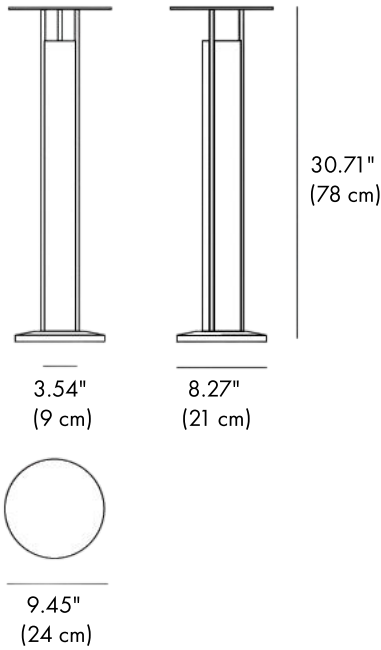

Contact Us:

sales@gordonbullard.com

www.byiba.com

1 877-964-4646

HOW TO ORDER:

Example:
CODE: BY-1109-9010-392

BY-1109-9010-392

1 DIMENSIONS:

Hight - L: 30.71" (78 cm)
Diametr 1 - Ø: 9.45" (24 cm)
Diametr 2 - Ø: 3.54" (9 cm)
Length - L: 8.27" (21 cm)

2 LIGHT SOURCE:

GU10 / max. 10W / 110-120V

3 FINISH OPTIONS:

- 392 White
- 393 Green
- 394 Corten
- 395 Grey
- 396 Black
- 397 Sand