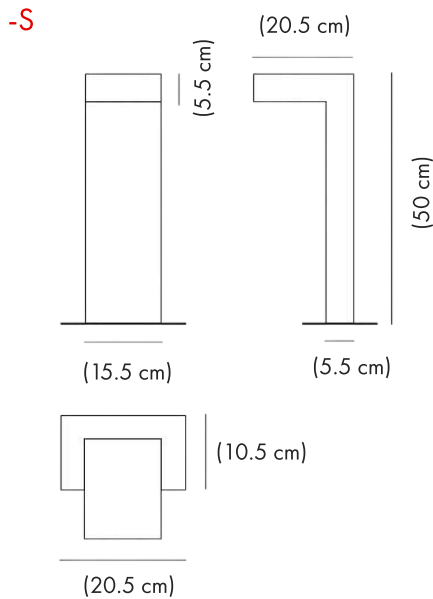

Contact Us:

sales@gordonbullard.com

www.byiba.com

1 877-964-4646

HOW TO ORDER:

Example:
CODE: BY-1093-9010-S-K22-DIM-392

BY-1093-9010-S-
K22-DIM-392

1 MODELS:

-S

DIMENSIONS:

Length - L: 6.10" (15.5 cm)
Height - H: 19.69" (50 cm)
Width - W: 2.17" (5.5 cm)
Base - L x W: 8.07" (20.5 cm) x 4.13" (10.5 cm)

-M

Length - L: 6.10" (15.5 cm)
Height - H: 31.69" (80.5 cm)
Width - W: 2.17" (5.5 cm)
Base - L x W: 8.07" (20.5 cm) x 4.13" (10.5 cm)