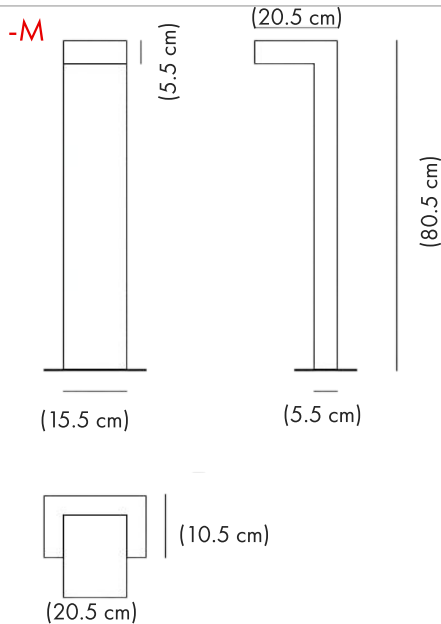

Contact Us:

sales@gordonbullard.com

www.byiba.com

1 877-964-4646

HOW TO ORDER:

Example:
CODE: BY-1093-9010-S-K22-DIM-392

BY-1093-9010-S-
K22-DIM-392

1 MODELS:

-S

DIMENSIONS:

Length - L: 6.10" (15.5 cm)
Height - H: 19.69" (50 cm)
Width - W: 2.17" (5.5 cm)
Base - L x W: 8.07" (20.5 cm) x 4.13" (10.5 cm)

-M

Length - L: 6.10" (15.5 cm)
Height - H: 31.69" (80.5 cm)
Width - W: 2.17" (5.5 cm)
Base - L x W: 8.07" (20.5 cm) x 4.13" (10.5 cm)