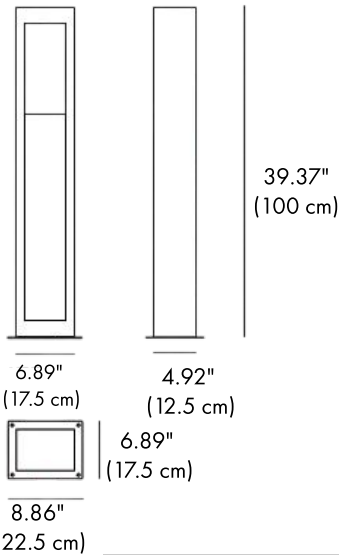

2 LIGHT SOURCE:

LED / 4W / 110-277V / CRI 80

3 CCT&LUMENS:

-K22 2200K = 570 lm
-K27 2700K = 600 lm
-K30 3000K = 630 lm

4 DIMMING OPTIONS:

-DIM 0-10V
-LT Lutron
-CS Casambi
-NON Non-Dimmable
-DALI Dali

5 FINISH OPTIONS:

-392 White
-393 Green
-394 Corten
-395 Grey
-396 Black
-397 Sand

PROJECT

SPEC TYPE

NOTES

WE WELCOME ALL CUSTOM ORDERS

Due to the dynamic nature of lighting products and the associated technologies, luminaire data on all specification sheets is subject to change at the discretion of Gordon Bullard LLC and associated companies.

OUTDOOR TECHNICAL DECORATIVE

Contact Us:

sales@gordonbullard.com

www.byiba.com

1 877-964-4646