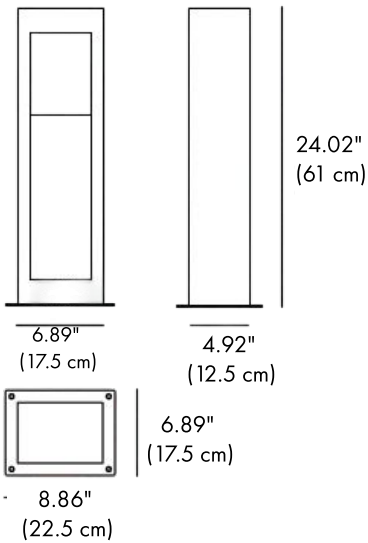

Contact Us:

sales@gordonbullard.com

www.byiba.com

1 877-964-4646

-S

HOW TO ORDER:

Example:

CODE: BY-1103BD-9010-S-K22-DIM-392

BY-1103BD-9010-
S-K22-DIM-392

1 MODELS:

-S

DIMENSIONS:

Length - L: 6.89" (17.5 cm)
 Width - W: 4.92" (12.5 cm)
 Height - H: 24.02" (61 cm)
 Base - L x W: 8.86" (22.5 cm) x 6.89" (17.5 cm)

-M

DIMENSIONS:

Length - L: 6.89" (17.5 cm)
 Width - W: 4.92" (12.5 cm)
 Height - H: 39.37" (100 cm)
 Base - L x W: 8.86" (22.5 cm) x 6.89" (17.5 cm)