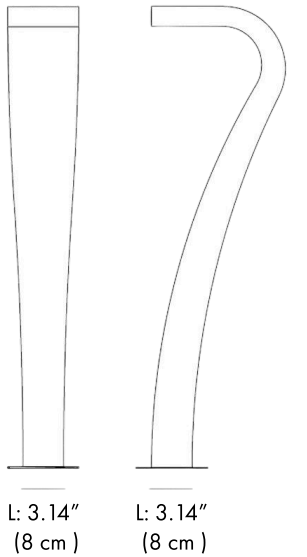

OUTDOOR

TECHNICAL

DECORATIVE

Contact Us:

sales@gordonbullard.com

www.byiba.com

1 877-964-4646

H: 35.43"  
(90 cm)

L: 3.14"  
(8 cm)

L: 3.14"  
(8 cm)

**HOW TO ORDER:**

Example:

CODE: BY-----9010-K22-DIM-392

BY-----9010-K22-DIM-392

**1 DIMENSIONS:**

Height - H: 35.43" (90 cm)  
 Length - L: 3.14" (8 cm)  
 Width - W: 3.14" (8 cm)