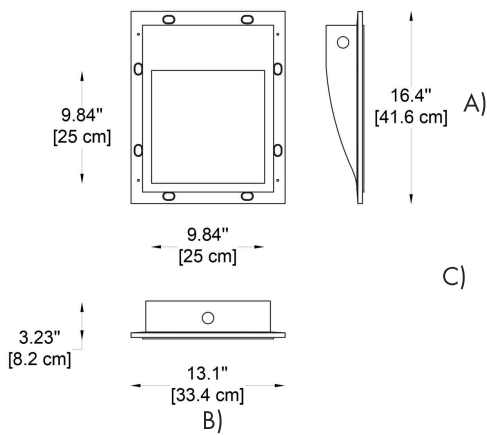

PROJECT

SPEC TYPE

NOTES

HOW TO ORDER:

CODE:

Example:
CODE: BY-1301-PL-E-K30

BY-1304-PL-E-K30

1 MODELS:

-E

DIMENSIONS:

- A) Height - L: 16.4" (41.6 cm)
- B) Length - H: 9.84" (25 cm)
- C) Depth - P: 3.23" (8.2 cm)

LIGHT SOURCE:

LED / 6.5W / 110-277V / CRI 90

CCT&LUMENS:

- -K27 2700 K = 684lm
- -K30 3000 K = 720lm

WWW.BULLARDCOLLECTION.COM

TECHNICAL

OUTDOOR

DECORATIVE

WE WELCOME ALL CUSTOM ORDERS

CONTACT US:

sales@gordonbullard.com
www.byiba.com
1 877-964-4646