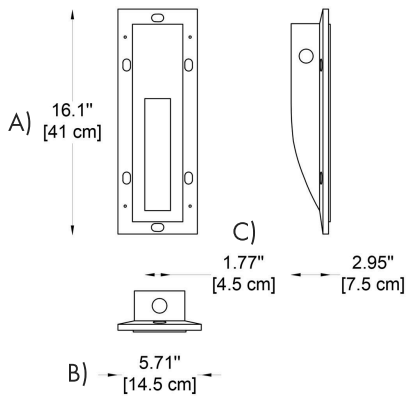

PROJECT

SPEC TYPE

NOTES

HOW TO ORDER:

CODE:

Example:
CODE: BY-1301-PL-A

BY-1304-PL-A

1 MODELS:

-A

DIMENSIONS:

A) Height - H: 16.1" (41 cm)
B) Length - L: 5.71" (14.5 cm)
C) Depth - P: 2.95" (7.5 cm)

LIGHT SOURCE:

GU 10 / max. 10W / 110-120V-50/60Hz

-B

DIMENSIONS:

A) Height - H: 19.7" (50 cm)
B) Length - L: 5.51" (14 cm)
C) Depth - P: 2.95" (7.5 cm)

LIGHT SOURCE:

GU 10 / max. 10W / 110-120V-50/60Hz

WWW.BULLARDCOLLECTION.COM

CONTACT US:

TECHNICAL

OUTDOOR

DECORATIVE

sales@gordonbullard.com

www.byiba.com

1 877-964-4646

WE WELCOME ALL CUSTOM ORDERS