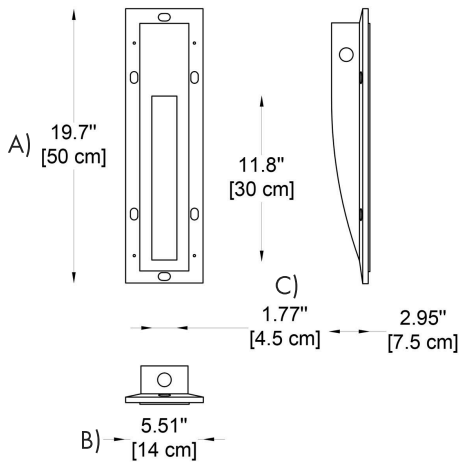

PROJECT

SPEC TYPE

NOTES

HOW TO ORDER:

CODE:

Example:
CODE: BY-1301-PL-A

BY-1304-PL-A

1 MODELS:

-A

DIMENSIONS:

A) Height - H: 16.1" (41 cm)
B) Length - L: 5.71" (14.5 cm)
C) Depth - P: 2.95" (7.5 cm)

LIGHT SOURCE:

GU 10 / max. 10W / 110-120V-50/60Hz

-B

DIMENSIONS:

A) Height - H: 19.7" (50 cm)
B) Length - L: 5.51" (14 cm)
C) Depth - P: 2.95" (7.5 cm)

LIGHT SOURCE:

GU 10 / max. 10W / 110-120V-50/60Hz

WWW.BULLARDCOLLECTION.COM

CONTACT US:

TECHNICAL

OUTDOOR

DECORATIVE

sales@gordonbullard.com

www.byiba.com

1 877-964-4646

WE WELCOME ALL CUSTOM ORDERS