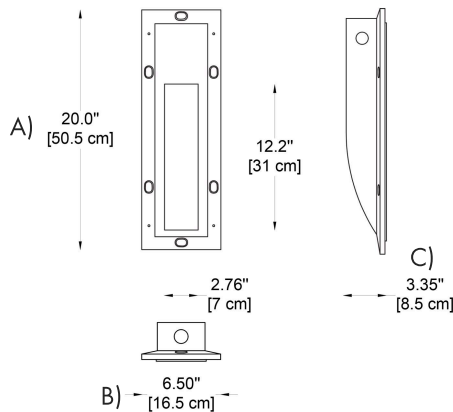

PROJECT

SPEC TYPE

NOTES

HOW TO ORDER:

CODE:

Example:
CODE: BY-1301-PL-D-K27

BY-1304-PL-D-K27

1 MODELS:

-C

DIMENSIONS:

A) Height - H: 20" (50.5 cm)
B) Length - L: 6.5" (16.5 cm)
C) Depth - P: 3.35" (8.5 cm)

LIGHT SOURCE:

GU 10 Ø: 5cm/ max. 15W / 110-120V-50/60Hz

-D

DIMENSIONS:

A) Height - H: 14.2" (36 cm)
B) Length - L: 19.7" (50 cm)
C) Depth - P: 3.35" (8.5 cm)

LIGHT SOURCE:

LED / 12W / 110-277V / CRI 90

CCT&LUMENS:

-K27 2700 K = 1230lm
-K30 3000 K = 1300lm

WWW.BULLARDCOLLECTION.COM

TECHNICAL

OUTDOOR

DECORATIVE

WE WELCOME ALL CUSTOM ORDERS

CONTACT US:

sales@gordonbullard.com
www.byiba.com
1 877-964-4646