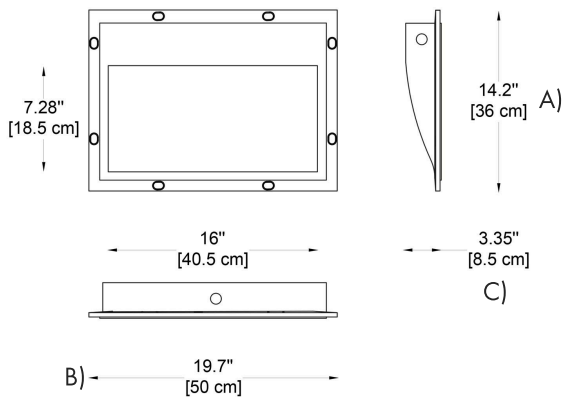

PROJECT

SPEC TYPE

NOTES

HOW TO ORDER:

CODE:

Example:
CODE: BY-1301-PL-D-K27

BY-1304-PL-D-K27

1 MODELS:

-C

DIMENSIONS:

A) Height - H: 20" (50.5 cm)
B) Length - L: 6.5" (16.5 cm)
C) Depth - P: 3.35" (8.5 cm)

LIGHT SOURCE:

GU 10 Ø: 5cm/ max. 15W / 110-120V-50/60Hz

-D

DIMENSIONS:

A) Height - H: 14.2" (36 cm)
B) Length - L: 19.7" (50 cm)
C) Depth - P: 3.35" (8.5 cm)

LIGHT SOURCE:

LED / 12W / 110-277V / CRI 90

CCT&LUMENS:

-K27 2700 K = 1230lm
-K30 3000 K = 1300lm

WWW.BULLARDCOLLECTION.COM

TECHNICAL

OUTDOOR

DECORATIVE

WE WELCOME ALL CUSTOM ORDERS

CONTACT US:

sales@gordonbullard.com
www.byiba.com
1 877-964-4646