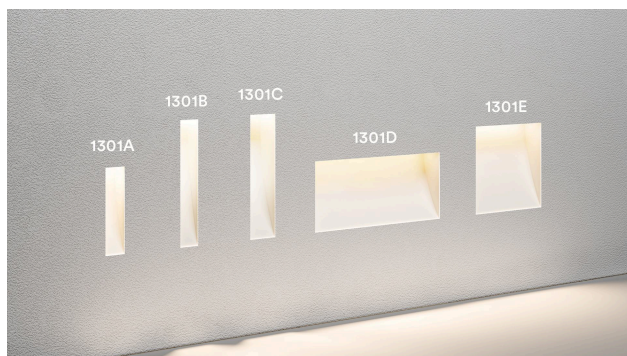

PROJECT

SPEC TYPE

NOTES

GENERAL INFORMATION:

Cave is a minimalist yet powerful recessed outdoor wall light, thoughtfully crafted for contemporary architecture. Made from durable, weather-resistant BETALY®, this fixture installs flush into cladding or plaster to create a seamless visual effect. Designed to illuminate pathways, stairs, and outdoor walls, it houses a single GU10 Ø35 mm LED bulb (up to 10W), offering indirect, diffused lighting that enhances safety and ambiance. Fully paintable and handmade in Italy, the Cave adapts effortlessly to any façade, combining aesthetic subtlety with robust performance.

Example:
CODE: BY-1301-PL-A

BY-1304-PL-A

1 MODELS:

-A

DIMENSIONS:

A) Height - H: 16.1" (41 cm)
B) Length - L: 5.71" (14.5 cm)
C) Depth - P: 2.95" (7.5 cm)

LIGHT SOURCE:

GU 10 / max. 10W / 110-120V-50/60Hz

-B

DIMENSIONS:

A) Height - H: 19.7" (50 cm)
B) Length - L: 5.51" (14 cm)
C) Depth - P: 2.95" (7.5 cm)

LIGHT SOURCE:

GU 10 / max. 10W / 110-120V-50/60Hz

WWW.BULLARDCOLLECTION.COM

CONTACT US:

TECHNICAL

A) Height - H: 20" (50.5 cm)
B) Length - L: 6.5" (16.5 cm)
C) Depth - P: 3.35" (8.5 cm)

LIGHT SOURCE:

GU 10 Ø: 5cm/ max. 15W / 110-120V-50/60Hz

-D

DIMENSIONS:

A) Height - H: 14.2" (36 cm)
B) Length - L: 19.7" (50 cm)
C) Depth - P: 3.35" (8.5 cm)