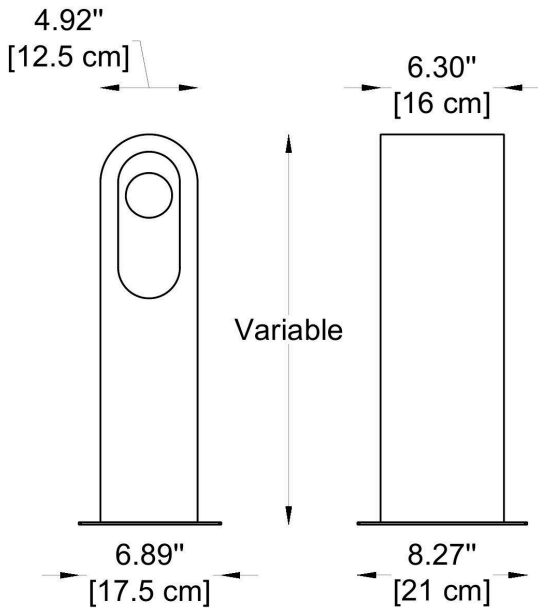

BY-1105ABC-9010
-S-K22-DIM-392

HOW TO ORDER:

Example:

CODE: BY-1105ABC-9010-S-K22-DIM-392

PROJECT

SPEC TYPE

NOTES

1 MODELS:

-S

DIMENSIONS:

Length - L: 6.30" (16 cm)
Width - W: 4.92" (12.5 cm)
Height - H: 11.81" (30 cm)
Base - L x W: 8.27" (21 cm) x 6.89" (17.5 cm)

-M

DIMENSIONS:

Length - L: 6.30" (16 cm)
Width - W: 4.92" (12.5 cm)
Height - H: 19.69" (50 cm)
Base - L x W: 8.27" (21 cm) x 6.89" (17.5 cm)

-L

DIMENSIONS:

Length - L: 6.30" (16 cm)
Width - W: 4.92" (12.5 cm)
Height - H: 31.50" (80 cm)
Base - L x W: 8.27" (21 cm) x 6.89" (17.5 cm)

2 LIGHT SOURCE:

LED / 4W / 110-277V / CRI 80

3 CCT&LUMENS:

-K22 2200K = 570 lm
-K27 2700K = 600 lm
-K30 3000K = 630 lm

4 DIMMING OPTIONS:

-DIM 0-10V
-LT Lutron
-CS Casambi
-NON Non-Dimmable
-DALI Dali

WE WELCOME ALL CUSTOM ORDERS

Due to the dynamic nature of lighting products and the associated technologies, luminaire data on all specification sheets is subject to change at the discretion of Gordon Bullard LLC and associated companies.

Contact Us:

sales@gordonbullard.com

www.byiba.com

1 877-964-4646