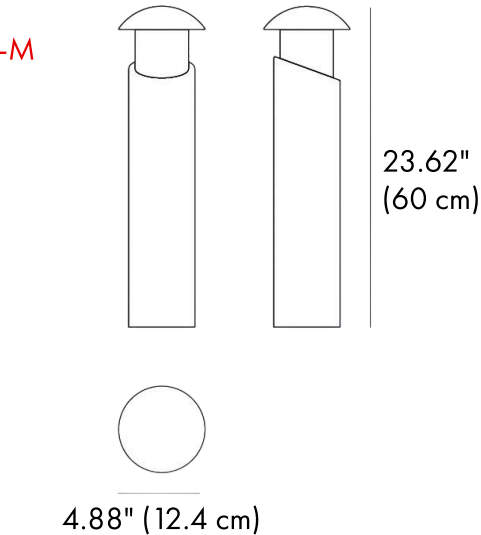

1 877-964-4646

Updated 03/24/2026

HOW TO ORDER:

Example:
CODE: BY-1116AB-9010-S-392

BY-1116AB-9010-
S-392

1 MODELS:

-S

DIMENSIONS:

Diameter - Ø: 4.88" (12.4 cm)
Height - H: 15.75" (40 cm)

-M

DIMENSIONS:

Diameter - Ø: 4.88" (12.4 cm)
Height - H: 23.62" (60 cm)

2 LIGHT SOURCE:

E26 / max. 20W / 110-277V

3 FINISH OPTIONS:

- 392** White
- 393** Green
- 394** Corten
- 395** Grey
- 396** Black
- 397** Sand