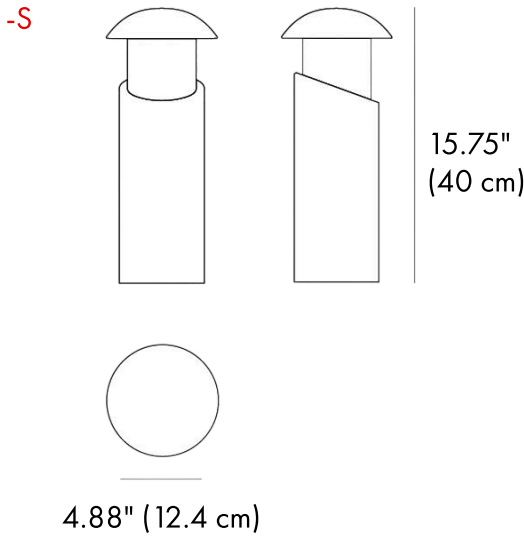

1 877-964-4646

Updated 03/24/2026

HOW TO ORDER:

Example:
CODE: BY-1116AB-9010-S-392

BY-1116AB-9010-
S-392

1 MODELS:

-S

DIMENSIONS:

Diameter - Ø: 4.88" (12.4 cm)
Height - H: 15.75" (40 cm)

-M

DIMENSIONS:

Diameter - Ø: 4.88" (12.4 cm)
Height - H: 23.62" (60 cm)

2 LIGHT SOURCE:

E26 / max. 20W / 110-277V

3 FINISH OPTIONS:

- 392** White
- 393** Green
- 394** Corten
- 395** Grey
- 396** Black
- 397** Sand