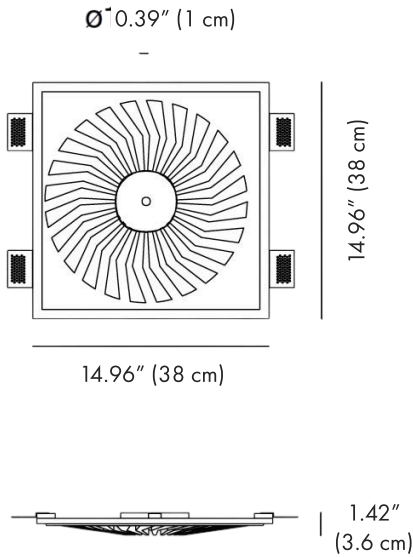

Contact Us:

sales@gordonbullard.com

www.byiba.com

1 877-964-4646

BY-5514R-9010
-L1-B20-K27-
DIM

HOW TO ORDER:

Example:

CODE: BY-5514R-9010-L1-B20-K27-DIM

1 DIMENSIONS:

Height - H: 14.96" (38 cm) Depth - P: 1.42" (3.6 cm)
Length - L: 14.96" (38 cm) Diameter - Ø: 0.39" (1 cm)

2 LIGHT SOURCE:

- L1 LED / 4W / 110-277V / CRI 90
- L2 LED / 6W / 110-277V / CRI 90
- L3 LED / 8.5W / 110-277V / CRI 90
- L4 LED / 11W / 110-277V / CRI 90