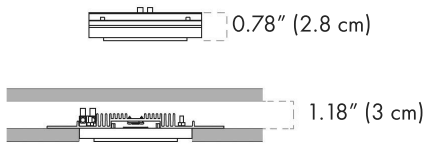

Remote

WEIGHT:

1.3 lb

WE WELCOME ALL CUSTOM ORDERS

Due to the dynamic nature of lighting products and the associated technologies, luminaire data on all specification sheets is subject to change at the discretion of Gordon Bullard LLC and associated companies.

Contact Us:

sales@gordonbullard.com

www.byiba.com

1 877-964-4646

HOW TO ORDER:

Example:
CODE: BY-1307A-9010-K27-B20-DIM

BY-1307A-9010-
K27-B20-DIM

1 DIMENSIONS:

Height - H: 4.3" (11.5 cm)
Length - L: 4.3" (11.5 cm)
Depth - P: 0.78" (2.8 cm)
Diameter - Ø: 0.39" (1.6 cm)

2 LIGHT SOURCE:

LED / max 8.5W / 110-277V / CRI 90

3 CCT&LUMENS:

-K27 2700K = 810 lm ●
-K30 3000K = 850 lm ●
-K40 4000K = 890 lm ●