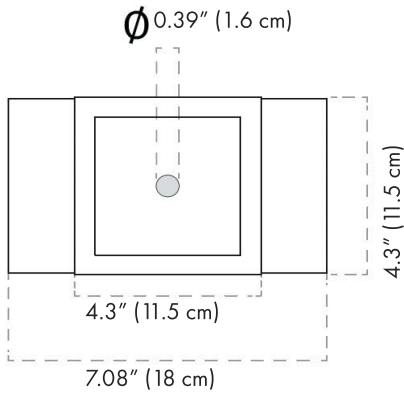

Remote

WEIGHT:

1.3 lb

WE WELCOME ALL CUSTOM ORDERS

Due to the dynamic nature of lighting products and the associated technologies, luminaire data on all specification sheets is subject to change at the discretion of Gordon Bullard LLC and associated companies.

Contact Us:

sales@gordonbullard.com

www.byiba.com

1 877-964-4646

HOW TO ORDER:

Example:
CODE: BY-1307A-9010-K27-B20-DIM

BY-1307A-9010-
K27-B20-DIM

1 DIMENSIONS:

Height - H: 4.3" (11.5 cm)
Length - L: 4.3" (11.5 cm)
Depth - P: 0.78" (2.8 cm)
Diameter - Ø: 0.39" (1.6 cm)

2 LIGHT SOURCE:

LED / max 8.5W / 110-277V / CRI 90

3 CCT&LUMENS:

-K27 2700K = 810 lm ●
-K30 3000K = 850 lm ●
-K40 4000K = 890 lm ●