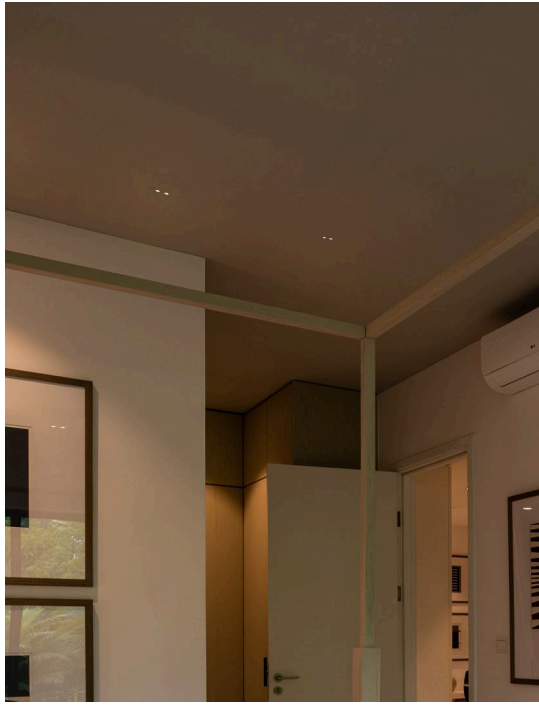

HOW TO ORDER:

Example:
CODE: BY-4249S-9010-L1-B20-K27-DIM

BY-4249S-9010-
L1-B20-K27-DIM

5 DIMMING OPTIONS:

- -DIM   0-10V
- -DALI   DALI
- -LT   Lutron
- -CS   Casambi
- -WF   WI-FI
- -NON   Non-Dimmable

6 ACCESSORIES:

Housing Box
7.28" × 7.87" × 1.77"
8.46" × 9.06" × 2.17" - Hole

PROJECT

SPEC TYPE

NOTES

WE WELCOME ALL CUSTOM ORDERS

Due to the dynamic nature of lighting products and the associated technologies, luminaire data on all specification sheets is subject to change at the discretion of Gordon Bullard LLC and associated companies.