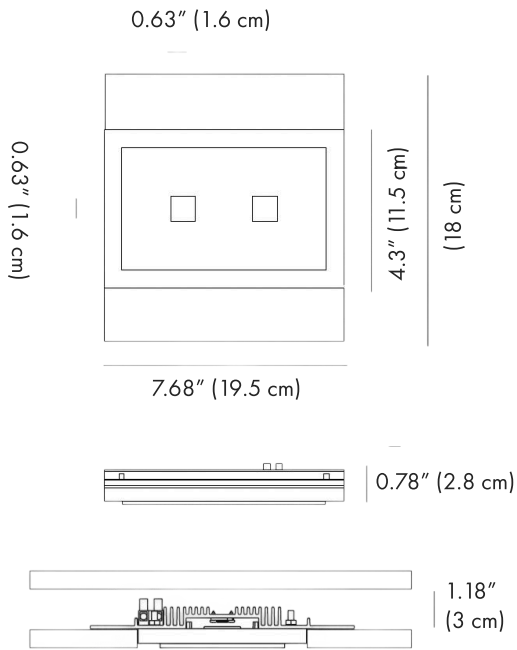

		<p>MATERIAL: CRISTALY®</p> <p>LIGHTING: LED</p> <p>VOLTAGE: 110-277V</p> <p>FINISHING: White / Paintable</p> <p>DRIVER POSITION: Remote</p> <p>IP RATING: IP20 / IP44</p> <p>APPLIANCE CLASS: III</p> <p>DRIVER POSITION: Remote</p> <p>WEIGHT: 1.76 lb</p>
<p>PROJECT</p>		
<p>SPEC TYPE</p>		
<p>NOTES</p>		

Contact Us:
sales@gordonbullard.com
www.byiba.com
1 877-964-4646

BY-4249S-9010-
L1-B20-K27-DIM

HOW TO ORDER:

Example:

CODE: BY-4249S-9010-L1-B20-K27-DIM

1 DIMENSIONS:

Height - H: 4.3" (11.5 cm)
 Length - L: 7.68" (19.5 cm)
 Depth - P: 0.78" (2.8 cm)
 Square - h x l: 0.63"(1.6 cm) x 0.63"(1.6 cm)

2 LIGHT SOURCE:

-L1 LED / 2x4W / 110-277V / CRI 90
 -L2 LED / 2x6W / 110-277V / CRI 90
 -L3 LED / 2x8.5W / 110-277V / CRI 90

3 BEAM ANGLE :

-B20 20°
 -B30 30°
 -B40 40°
 -B50 50°

4 CCT&LUMENS:

-K27	2700K = 930 lm	} FOR L1 MODEL
-K30	3000K = 960 lm	
-K40	4000K = 990 lm	
-KK27	2700K = 1290 lm	} FOR L2 MODEL
-KK30	3000K = 1320 lm	
-KK40	4000K = 1350 lm	
-KKK27	2700K = 1670 lm	} FOR L3 MODEL
-KKK30	3000K = 1700 lm	
-KKK40	4000K = 1730 lm	