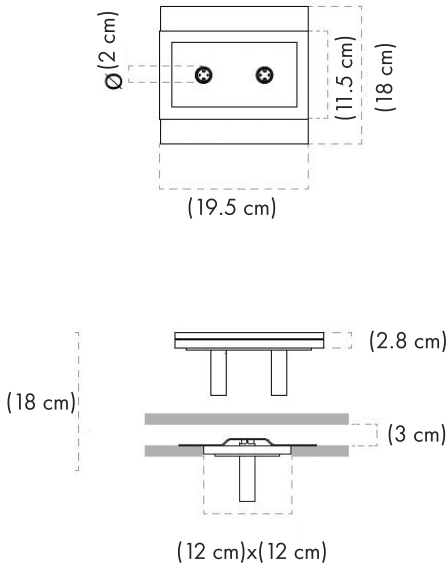

1 DIMENSIONS:

Height - H: 4.3" (11.5 cm)
 Length - L: 7.68" (19.5 cm)
 Depth - P: 1.18" (3 cm)
 Diameter - Ø: 0.79" (2.0 cm)
 Length of spotlight - L: 2.32" (5.9 cm)

2 LIGHT SOURCE:

-L1 LED / 2 x 4W / 110-277V / CRI 90
-L2 LED / 2 x 6W / 110-277V / CRI 90

5 ACCESSORIES:

Housing Box
 7.28" x 7.87" x 1.77"
 8.46" x 9.06" x 2.17" - Hole

PROJECT

SPEC TYPE

NOTES

WE WELCOME ALL CUSTOM ORDERS

Due to the dynamic nature of lighting products and the associated technologies, luminaire data on all specification sheets is subject to change at the discretion of Gordon Bullard LLC and associated companies.