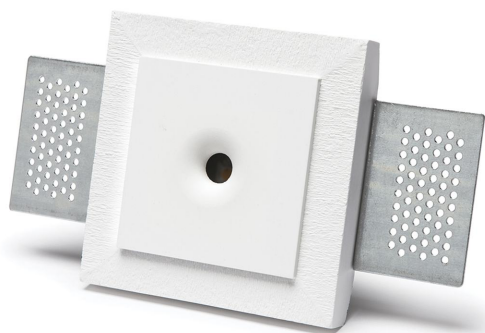

BYIBA
L I G H T

UNDICI ROUND
(ceiling recessed)

BY-4248A-PC

PROJECT

SPEC TYPE

NOTES

LED

IP20

IP44

GENERAL INFORMATION:

The recessed ceiling lights are high end functional elements, having excellent lighting performance and a refined design in every detail, to integrate perfectly in the environment. The products are Made in Italy in the company historic production plant and are made of CRISTALY®. Thanks to the simple and intuitive fixing system, and a variety of electrical options, these products are the perfect choice to complete all living areas.

We have achieved the impossible with the new mini LED lights in two versions with Ø16 mm and Ø11 mm holes.

- The 0.63" (1.6 cm) version, with an unrivalled hole diameter/lumen/overall size ratio.

Packed with powerful technology: the installation only requires 1.18" (3 cm) of space.

MATERIAL:

CRISTALY®

FINISHING:

White (paintable)

LIGHTING:

LED

VOLTAGE:

24Vdc