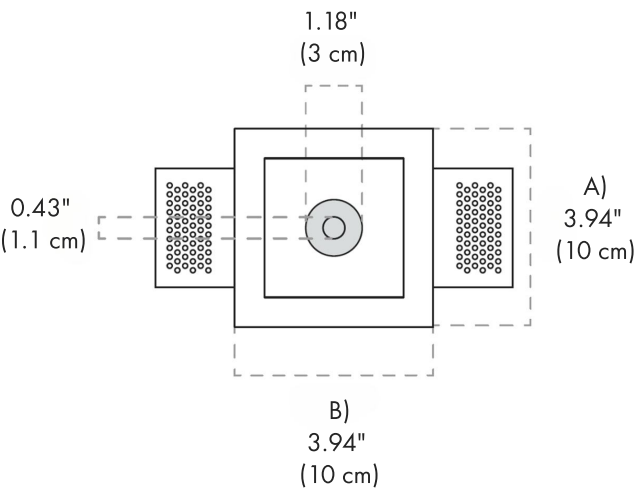

PROJECT

SPEC TYPE

NOTES

HOW TO ORDER:

CODE:

Example:
CODE: BY-4248A-RP-K27-DIM-44

BY-4248A-
PC-K27-
DIM-44

1 DIMENSIONS:

A) Height - H: 3.94" (10 cm)
B) Width - W: 3.94" (10 cm)

2 LIGHT SOURCE:

LED / 2W / CRI90

3 CCT and LUMENS:

-K27   2700K = 190 lm
-K30   3000K = 200 lm
-K40   4000K = 210 lm

4 DIMMING OPTIONS:

-NON   Non-Dimmable
-DIM   0-10V

5 IP RATING:

-20   IP 20
-44   IP 44

WWW.BULLARDCOLLECTION.COM

- TECHNICAL
- OUTDOOR
- DECORATIVE

WE WELCOME ALL CUSTOM ORDERS

CONTACT US:

sales@gordonbullard.com
www.byiba.com
1 877-964-4646