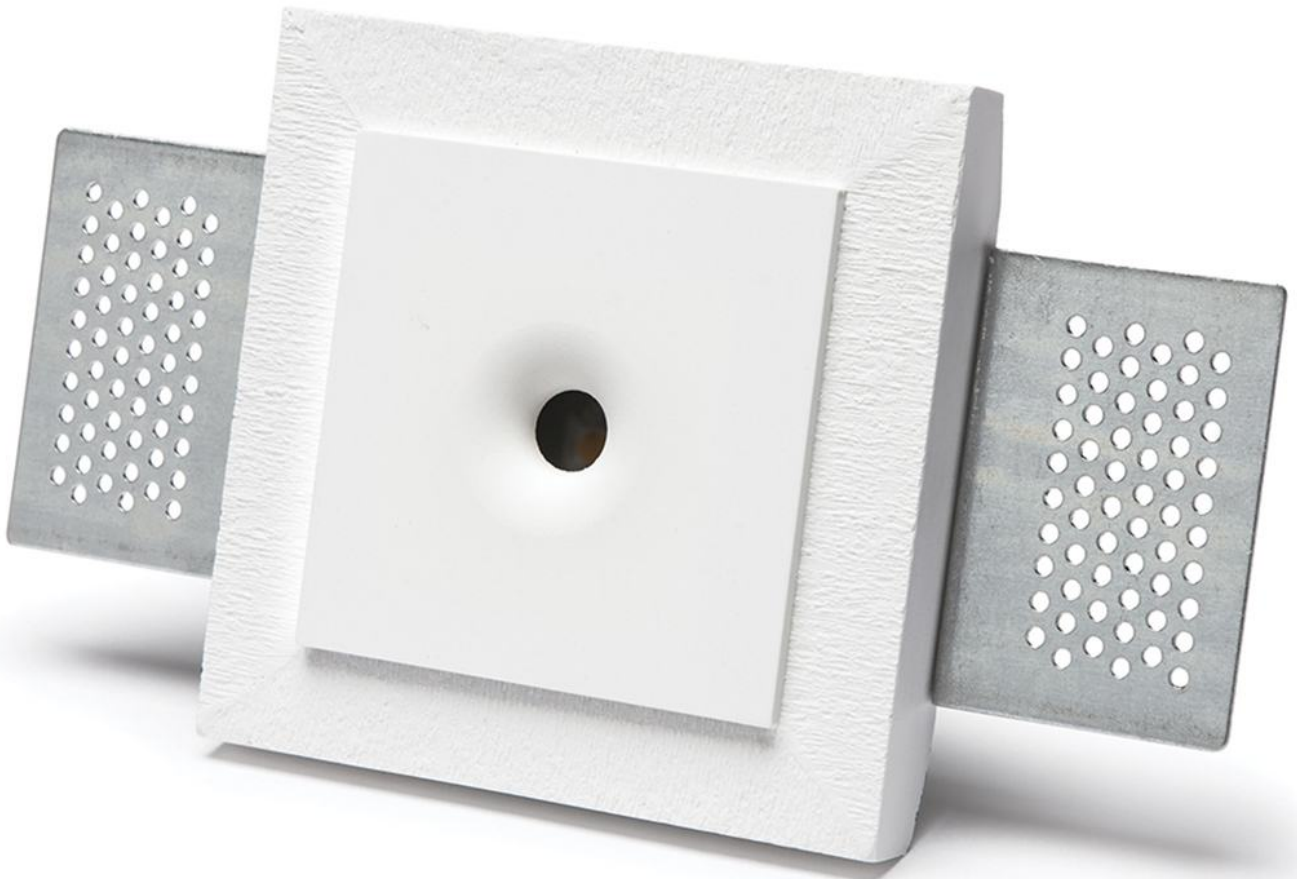

BYIBA
L I G H T

UNDICI ROUND
(ceiling recessed)

BY-4248A-PC

PROJECT

SPEC TYPE

NOTES

LED

IP20

IP44

GENERAL INFORMATION:

The recessed ceiling lights are high end functional elements, having excellent lighting performance and a refined design in every detail, to integrate perfectly in the environment. The products are Made in Italy in the company historic production plant and are made of CRISTALY®. Thanks to the simple and intuitive fixing system, and a variety of electrical options, these products are the perfect choice to complete all living areas.

We have achieved the impossible with the new mini LED lights in two versions with Ø16 mm and Ø11 mm holes.

- The 0.63" (1.6 cm) version, with an unrivalled hole diameter/lumen/overall size ratio.

Packed with powerful technology: the installation only requires 1.18" (3 cm) of space.

MATERIAL:

CRISTALY®

FINISHING:

White (paintable)

LIGHTING:

LED

VOLTAGE:

24Vdc