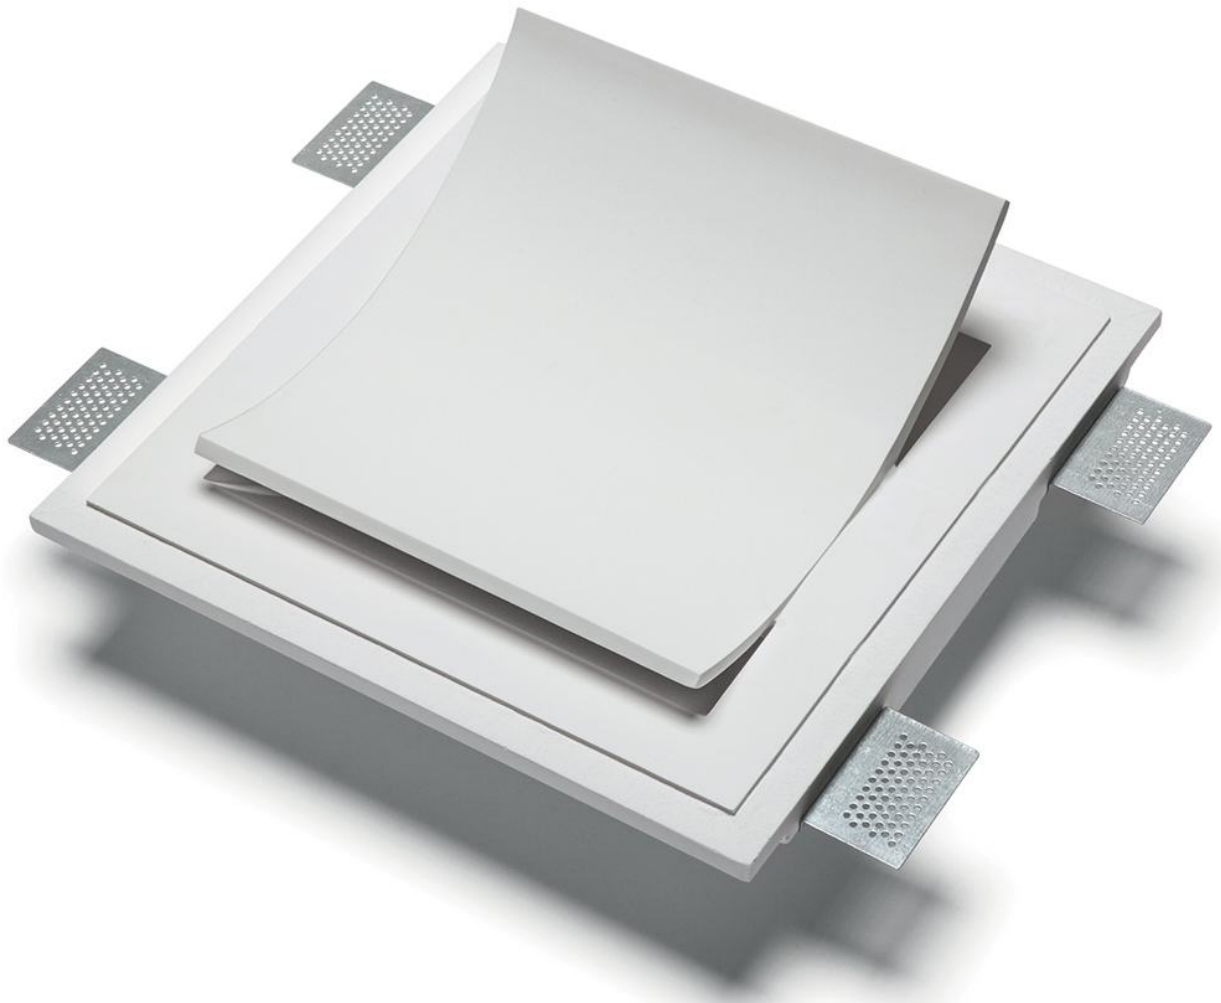

**BYIBA**  
L I G H T

ARCADE  
(wall recessed)

BY-2402F-PC

PROJECT

SPEC TYPE

NOTES

## GENERAL INFORMATION:

Our wall recessed lights are the ideal solution for projects with integrated lights, set perfectly into the wall, hiding completely the electrical part. The quality of the light is hence highlighted; the LED grants high end lighting performance and considerable reduction in the consumption. Versatile and easy to be installed, this collection proposed is suitable for elegant and refined creations, as well as modern and minimal environments.

## MATERIAL:

CRISTALY®

## FINISHING:

White (paintable)