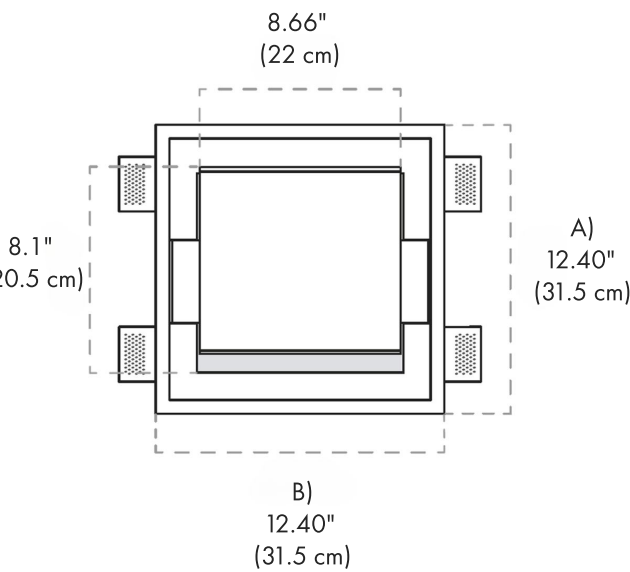

PROJECT

SPEC TYPE

NOTES

HOW TO ORDER:

CODE:

Example:
CODE: BY-2402F-PC-K27-DIM

BY-2402F-PC-K27-DIM

1 DIMENSIONS:

A) Height - H: 12.40" (31.5 cm)
B) Length - L: 12.40" (31.5 cm)

2 LIGHT SOURCE:

LED / 16,5W / CRI85

3 CCT and LUMENS:

-K27   2700K = 2450 lm
-K30   3000K = 2600 lm
-K40   4000K = 2750 lm

4 DIMMING OPTIONS:

-NON   Non-Dimmable
-DIM   0-10V

WWW.BULLARDCOLLECTION.COM

- TECHNICAL
- OUTDOOR
- DECORATIVE

WE WELCOME ALL CUSTOM ORDERS

CONTACT US:

sales@gordonbullard.com
www.byiba.com
1 877-964-4646