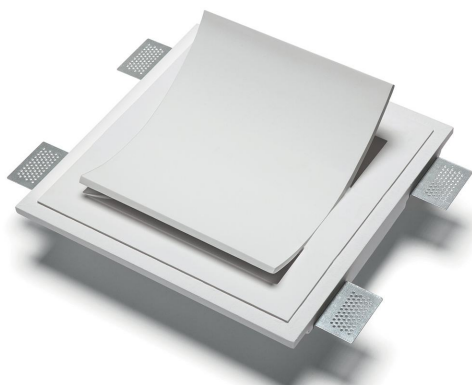

**BYIBA**  
L I G H T

ARCADE  
(wall recessed)

BY-2402F-PC

PROJECT

SPEC TYPE

NOTES

## GENERAL INFORMATION:

Our wall recessed lights are the ideal solution for projects with integrated lights, set perfectly into the wall, hiding completely the electrical part. The quality of the light is hence highlighted; the LED grants high end lighting performance and considerable reduction in the consumption. Versatile and easy to be installed, this collection proposed is suitable for elegant and refined creations, as well as modern and minimal environments.

## FINISHING:

White (paintable)