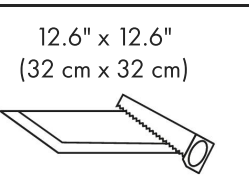

PROJECT

SPEC TYPE

NOTES

HOW TO ORDER:

CODE:

Example:
CODE: BY-2402F-PC-K27-DIM

BY-2402F-PC-K27-DIM

1 DIMENSIONS:

A) Height - H: 12.40" (31.5 cm)
B) Length - L: 12.40" (31.5 cm)

2 LIGHT SOURCE:

LED / 16,5W / CRI85

3 CCT and LUMENS:

-K27   2700K = 2450 lm
-K30   3000K = 2600 lm
-K40   4000K = 2750 lm

4 DIMMING OPTIONS:

-NON   Non-Dimmable
-DIM   0-10V

WWW.BULLARDCOLLECTION.COM

- TECHNICAL
- OUTDOOR
- DECORATIVE