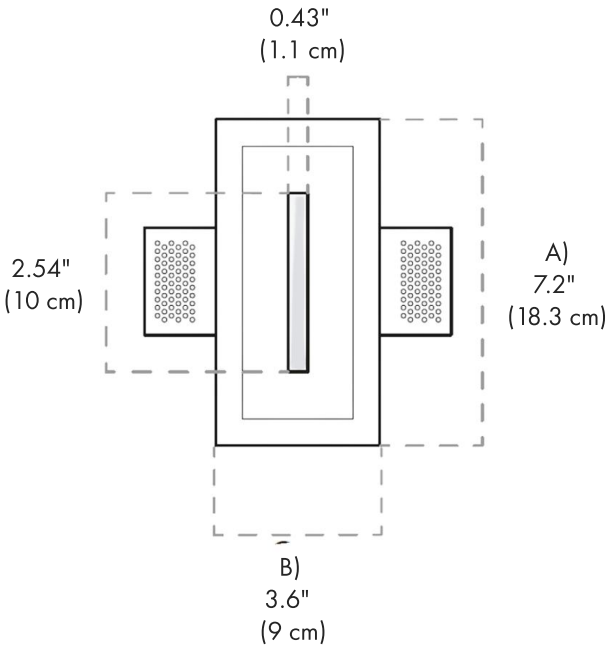

PROJECT

SPEC TYPE

NOTES

HOW TO ORDER:

CODE:

Example:
CODE: BY-4100E-PC-K27-DIM

BY-4100E-PC-K27-DIM

1 DIMENSIONS:

A) Height - H: 7.2" (18.3 cm)
B) Width - W: 3.58" (9.1 cm)

2 LIGHT SOURCE:

LED / 2W / CRI90

3 CCT and LUMENS:

-K27 2700K = 190 lm
-K30 3000K = 200 lm
-K40 4000K = 210 lm

4 DIMMING OPTIONS:

-NON Non-Dimmable
-DIM 0-10V

WWW.BULLARDCOLLECTION.COM

- TECHNICAL
- OUTDOOR
- DECORATIVE

WE WELCOME ALL CUSTOM ORDERS

CONTACT US:

sales@gordonbullard.com
www.byiba.com
1 877-964-4646