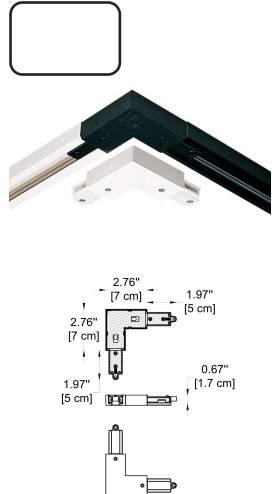

-108
L Connector
-BL - Black
-WH - White