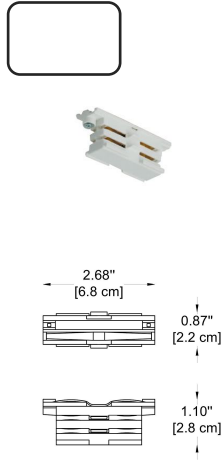

-307
Straight Connector
-BL - Black
-WH - White