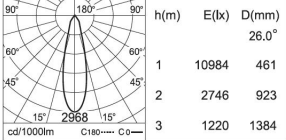

PROJECT

SPEC TYPE

NOTES

HOW TO ORDER:

CODE:

Example:
CODE: BY-43-TR-65190-W3-K30-C80-B1-WL

BY-43-TR-65190-
W3-K30-C80-
B1-WL

PHOTOMETRICS:

FOR REFLECTOR TYPE:

20W MODEL

28W MODEL

FOR LENS TYPE:

20W MODEL

28W MODEL

- TECHNICAL
- OUTDOOR
- DECORATIVE

sales@gordonbullard.com
www.byiba.com
1 877-964-4646