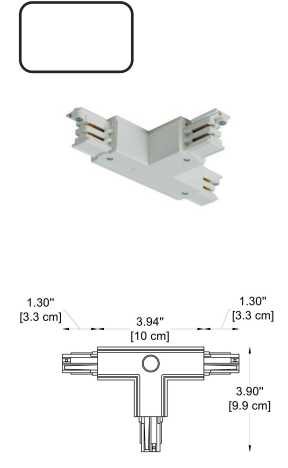

HOW TO ORDER:

Example:
 CODE: 105-WH

WWW.BULLARDCOLLECTION.COM

- TECHNICAL
- OUTDOOR
- DECORATIVE

CONTACT US:

sales@gordonbullard.com
www.byiba.com
 1 877-964-4646

WE WELCOME ALL CUSTOM ORDERS

ACCESSORIES FOR 3CIRCUIT TRACK:

-305
Feed-in Cap
 -BL - Black
 -WH - White

-306
End Cap
 -BL - Black
 -WH - White

-307
Straight Connector
 -BL - Black
 -WH - White

-308
L Connector
 -BL - Black
 -WH - White

-310
T Connector
 -BL - Black
 -WH - White