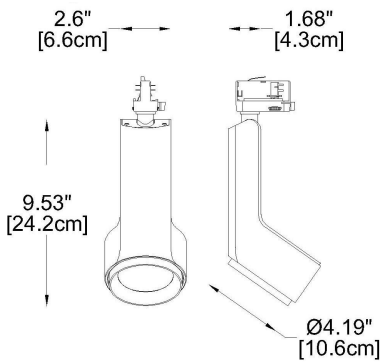

PROJECT

SPEC TYPE

NOTES

HOW TO ORDER:

CODE:

Example:
CODE: BY-43-TR-65190-W3-K30-C80-B1-WL

BY-43-TR-65190-
W3-K30-C80-
B1-WL

1 CHOOSE TRACK HEAD:

GENERAL INFORMATION

CODE - -65190
Dimensions: Ø: 4.20" (10.6 cm) x H: 9.53" (24.2 cm)
Housing: AL. Extrude, Electrostatic Powder Coating
Reflector: AL. Anodized Specular Silver
Gear Box: AL. Die-Casting, Electrostatic Powder Coating
Light Source: LED (COB)
Power & Currents: **-W2** - 20W / 500 mA
                          -W3 - 28W / 700 mA

CCT: **-K30** - 3000K
      -K40 - 4000K

CRI: **-C80** - 80
      -C90 - 90

Beam Angle & lumens: For 20W model:
                          -B1 - 17.7° = 2277 lm
                          -B2 - 25.5° = 2244 lm
                          -B3 - 38.9° = 2284 lm

For 28W model:
                          -B1 - 17.8° = 3044 lm
                          -B2 - 30.6° = 3000 lm
                          -B3 - 39.2° = 3056 lm

Finish options: **-WL** - White
                          -BL - Black
                          -GR - Gray

Operating temperature range - -20 to +40°C
Maintenance of lumen - L80 - 50 000 hours at 25 °C

WWW.BULLARDCOLLECTION.COM

- TECHNICAL
- OUTDOOR
- DECORATIVE

WE WELCOME ALL CUSTOM ORDERS

CONTACT US:

sales@gordonbullard.com
www.byiba.com
1 877-964-4646