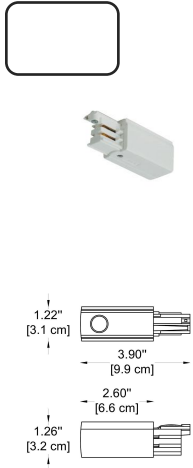

ACCESSORIES FOR 3CIRCUIT TRACK:

-305
Feed-in Cap
-BL - Black
-WH - White