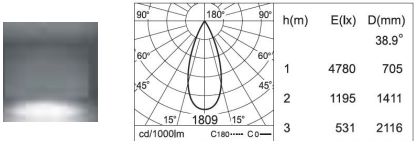

PROJECT

SPEC TYPE

NOTES

HOW TO ORDER:

CODE:

Example:
CODE: BY-43-TR-65190-W3-K30-C80-B1-WL

BY-43-TR-65190-
W3-K30-C80-
B1-WL

PHOTOMETRICS:

FOR REFLECTOR TYPE:

20W MODEL

28W MODEL

FOR LENS TYPE:

20W MODEL

28W MODEL

- TECHNICAL
- OUTDOOR
- DECORATIVE

sales@gordonbullard.com
www.byiba.com
1 877-964-4646