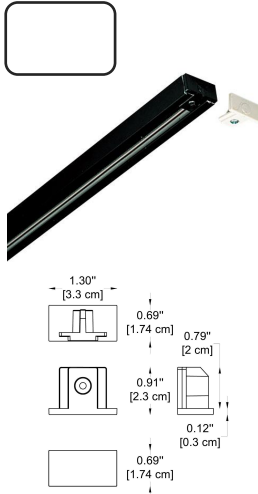

20W MODEL

28W MODEL

- TECHNICAL
- OUTDOOR
- DECORATIVE

sales@gordonbullard.com
www.byiba.com
1 877-964-4646

ACCESSORIES FOR 1 CIRCUIT TRACK:

-105
Feed-in Cap
 -BL - Black
 -WH - White

-106
End Cap
 -BL - Black
 -WH - White