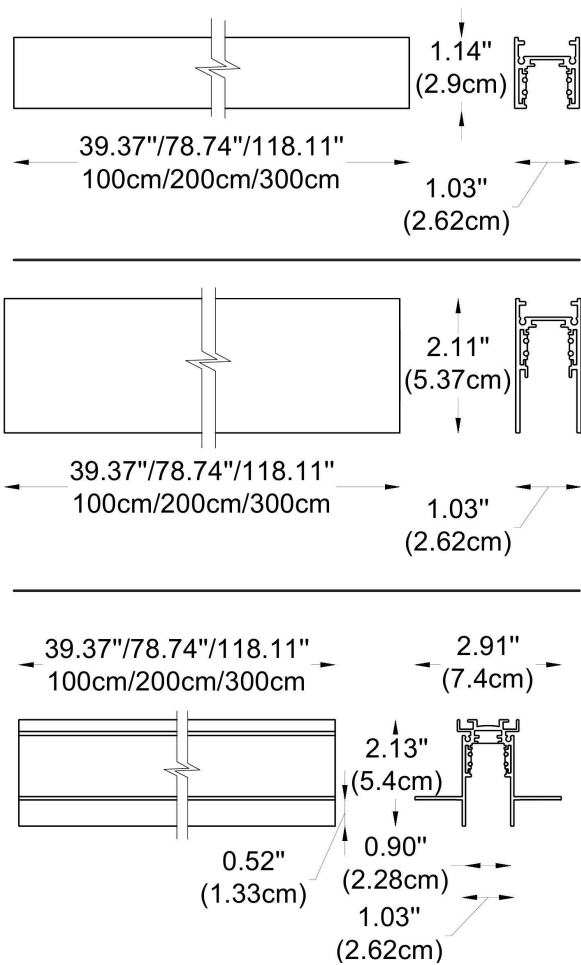

The included spotlight model measures Ø 4.20" (10.6 cm) x H 9.53" (24.2 cm) and comes in 31W or 42W options. The reflector is made of anodized specular silver, or you can choose a lens. CCT options include 3000K or 4000K, with CRI ratings of 80 or 90, available in white, black, or gray finishes.

HOW TO ORDER:

CODE:

Example:
CODE: BY-43-TR-1-01-BL-63732-03-K30-C80-B1-WL

BY-43-TR-
BL1-01-63732-0
1-K30-C80-WL

1 CHOOSE TRACK MODEL:

1-Circuit Track Profile

- 1-01 L: 39.4" (100 cm)
- 1-02 L: 78.7" (200 cm)
- 1-03 L: 118" (300 cm)