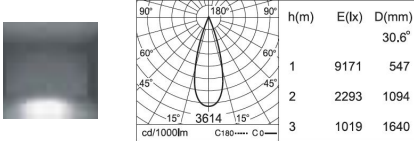

FOR LENS TYPE:

20W MODEL