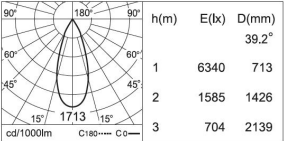

PROJECT

SPEC TYPE

NOTES

HOW TO ORDER:

CODE:

Example:
CODE: BY-43-TR-65190-W3-K30-C80-B1-WL

BY-43-TR-65190-
W3-K30-C80-
B1-WL

PHOTOMETRICS:

FOR REFLECTOR TYPE:

20W MODEL

28W MODEL

FOR LENS TYPE:

20W MODEL

28W MODEL

- TECHNICAL
- OUTDOOR
- DECORATIVE

sales@gordonbullard.com
www.byiba.com
1 877-964-4646