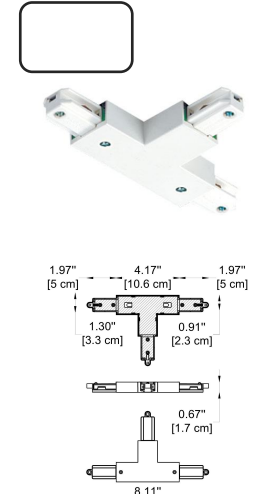

-110
T Connector
-BL - Black
-WH - White