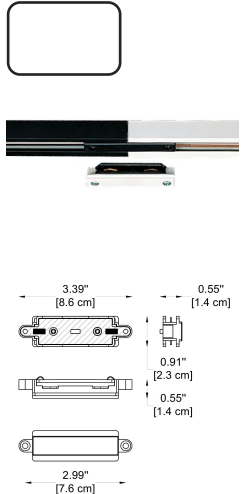

BY-43-TR-65190-
W3-K30-C80-
B1-WL

PHOTOMETRICS:

FOR REFLECTOR TYPE:

REFLECTOR

LENS

20W MODEL

28W MODEL

FOR LENS TYPE:

20W MODEL

28W MODEL

- TECHNICAL
- OUTDOOR
- DECORATIVE

sales@gordonbullard.com
www.byiba.com
1 877-964-4646

ACCESSORIES FOR 1 CIRCUIT TRACK:

-105
Feed-in Cap
 -BL - Black
 -WH - White

-106
End Cap
 -BL - Black
 -WH - White

-107
Straight Connector
 -BL - Black
 -WH - White

-108
L Connector
 -BL - Black
 -WH - White

-110
T Connector
 -BL - Black
 -WH - White

-111
X Connector
 -BL - Black
 -WH - White

-153
Adapter
 -BL - Black
 -WH - White