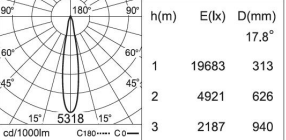

CCT: **-K30** - 3000K
 -K40 - 4000K

CRI: **-C80** - 80
 -C90 - 90

Beam Angle & lumens: For 20W model:
 -B1 - 17.7° = 2277 lm
 -B2 - 25.5° = 2244 lm
 -B3 - 38.9° = 2284 lm

For 28W model:
 -B1 - 17.8° = 3044 lm
 -B2 - 30.6° = 3000 lm
 -B3 - 39.2° = 3056 lm

CCT: **-K30** - 3000K
-K40 - 4000K

CRI: **-C80** - 80
-C90 - 90

Beam Angle & lumens: For 20W model:
-B1 - 20° = 2278 lm
-B2 - 30.6° = 2299 lm
-B3 - 50.7° = 2335 lm

For 27W model:
-B1 - 20° = 2993 lm
-B2 - 30.7° = 3086 lm
-B3 - 50.9° = 3119 lm

BY-43-TR-65190-
W3-K30-C80-
B1-WL

PHOTOMETRICS:

FOR REFLECTOR TYPE:

REFLECTOR

LENS

20W MODEL

28W MODEL

FOR LENS TYPE: