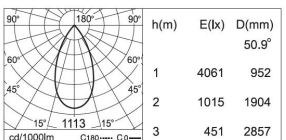

PROJECT

SPEC TYPE

NOTES

HOW TO ORDER:

CODE:

Example:
CODE: BY-43-TR-65190-W3-K30-C80-B1-WL

BY-43-TR-65190-
W3-K30-C80-
B1-WL

PHOTOMETRICS:

FOR REFLECTOR TYPE:

20W MODEL

28W MODEL

FOR LENS TYPE:

20W MODEL

28W MODEL

- TECHNICAL
- OUTDOOR
- DECORATIVE

sales@gordonbullard.com
www.byiba.com
1 877-964-4646