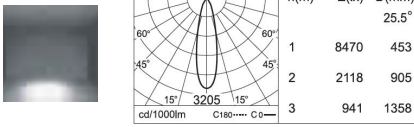

PROJECT

SPEC TYPE

NOTES

HOW TO ORDER:

CODE:

Example:
CODE: BY-43-TR-65190-W3-K30-C80-B1-WL

BY-43-TR-65190-
W3-K30-C80-
B1-WL

PHOTOMETRICS:

FOR REFLECTOR TYPE:

20W MODEL

28W MODEL

FOR LENS TYPE:

20W MODEL

28W MODEL

- TECHNICAL
- OUTDOOR
- DECORATIVE

sales@gordonbullard.com
www.byiba.com
1 877-964-4646