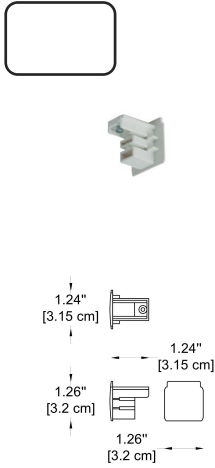

-306
End Cap
-BL - Black
-WH - White