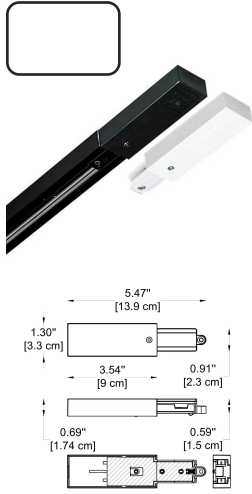

20W MODEL

28W MODEL

- TECHNICAL
- OUTDOOR
- DECORATIVE

sales@gordonbullard.com
www.byiba.com
1 877-964-4646

ACCESSORIES FOR 1 CIRCUIT TRACK:

-105
Feed-in Cap
 -BL - Black
 -WH - White

-106
End Cap
 -BL - Black
 -WH - White