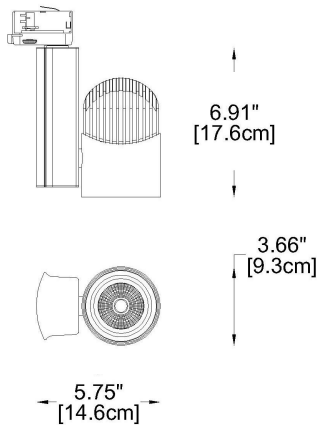

PROJECT

SPEC TYPE

NOTES

HOW TO ORDER:

CODE:

Example:
CODE: BY-43-TR-65190-W3-K30-C80-B1-WL

BY-43-TR-65190-
W3-K30-C80-
B1-WL

1 CHOOSE TRACK HEAD:

GENERAL INFORMATION

CODE - -65191
Dimensions: Ø: 4.20" (10.6 cm) x H: 9.53" (24.2 cm)
Housing: AL. Extrude, Electrostatic Powder Coating
Reflector: Lens
Gear Box: AL. Die-Casting, Electrostatic Powder Coating
Light Source: LED (COB)
Power & Currents: **-W2** - 20W / 500 mA
-W3 - 27W / 700 mA

CCT: **-K30** - 3000K
-K40 - 4000K

CRI: **-C80** - 80
-C90 - 90

Beam Angle & lumens: For 20W model:
-B1 - 20° = 2278 lm
-B2 - 30.6° = 2299 lm
-B3 - 50.7° = 2335 lm

For 27W model:
-B1 - 20° = 2993 lm
-B2 - 30.7° = 3086 lm
-B3 - 50.9° = 3119 lm

Finish options: **-WL** - White
-BL - Black
-GR - Gray

Operating temperature range - -20 to +40°C
Maintenance of lumen - L80 - 50 000 hours at 25 °C