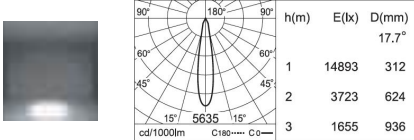

PROJECT

SPEC TYPE

NOTES

HOW TO ORDER:

CODE:

Example:
CODE: BY-43-TR-65190-W3-K30-C80-B1-WL

BY-43-TR-65190-
W3-K30-C80-
B1-WL

PHOTOMETRICS:

FOR REFLECTOR TYPE:

20W MODEL

28W MODEL

FOR LENS TYPE:

20W MODEL

28W MODEL

- TECHNICAL
- OUTDOOR
- DECORATIVE

sales@gordonbullard.com
www.byiba.com
1 877-964-4646