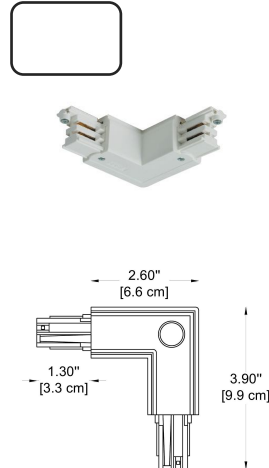

HOW TO ORDER:

Example:
 CODE: 105-WH

WWW.BULLARDCOLLECTION.COM

- TECHNICAL
- OUTDOOR
- DECORATIVE

CONTACT US:

sales@gordonbullard.com
www.byiba.com
 1 877-964-4646

WE WELCOME ALL CUSTOM ORDERS

ACCESSORIES FOR 3CIRCUIT TRACK:

-305
Feed-in Cap
 -BL - Black
 -WH - White

-306
End Cap
 -BL - Black
 -WH - White

-307
Straight Connector
 -BL - Black
 -WH - White

-308
L Connector
 -BL - Black
 -WH - White

-310
T Connector
 -BL - Black
 -WH - White