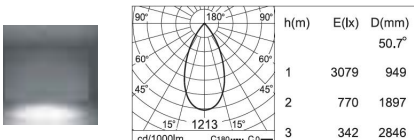

FOR LENS TYPE:

20W MODEL