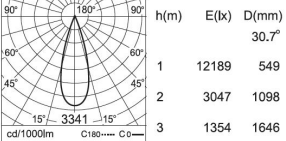

PROJECT

SPEC TYPE

NOTES

HOW TO ORDER:

CODE:

Example:
CODE: BY-43-TR-65190-W3-K30-C80-B1-WL

BY-43-TR-65190-
W3-K30-C80-
B1-WL

PHOTOMETRICS:

FOR REFLECTOR TYPE:

20W MODEL

28W MODEL

FOR LENS TYPE:

20W MODEL

28W MODEL

- TECHNICAL
- OUTDOOR
- DECORATIVE

sales@gordonbullard.com
www.byiba.com
1 877-964-4646