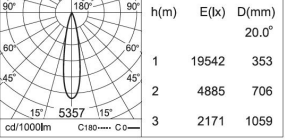

PROJECT

SPEC TYPE

NOTES

HOW TO ORDER:

CODE:

Example:
CODE: BY-43-TR-65190-W3-K30-C80-B1-WL

BY-43-TR-65190-
W3-K30-C80-
B1-WL

PHOTOMETRICS:

FOR REFLECTOR TYPE:

20W MODEL

28W MODEL

FOR LENS TYPE:

20W MODEL

28W MODEL

- TECHNICAL
- OUTDOOR
- DECORATIVE

sales@gordonbullard.com
www.byiba.com
1 877-964-4646