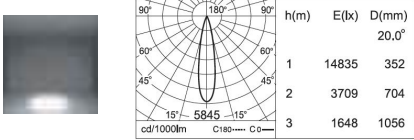

FOR LENS TYPE:

20W MODEL