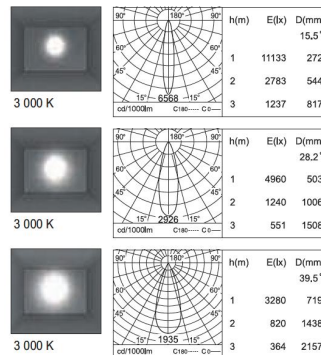

PHOTOMETRICS:

WWW.BULLARDCOLLECTION.COM

TECHNICAL

OUTDOOR

DECORATIVE

CONTACT US:

sales@gordonbullard.com
www.byiba.com
1 877-964-4646

WE WELCOME ALL CUSTOM ORDERS