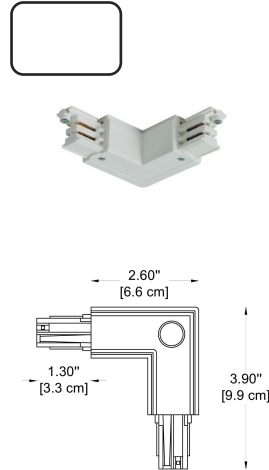

-305
Feed-in Cap
 -BL - Black
 -WH - White

-306
End Cap
 -BL - Black
 -WH - White

-307
Straight Connector
 -BL - Black
 -WH - White

-308
L Connector
 -BL - Black
 -WH - White

-310
T Connector
 -BL - Black
 -WH - White