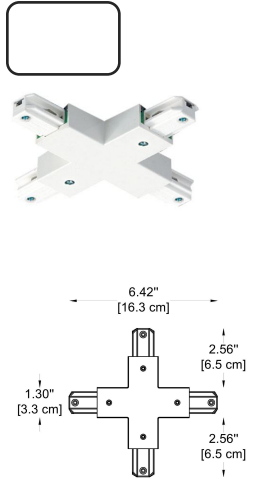

-111
X Connector
-BL - Black
-WH - White