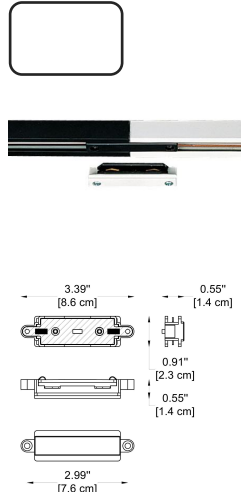

1 CHOOSE TRACK HEAD:

GENERAL INFORMATION

CODE - -65070-02
 Dimensions: Ø: 3.27" (8.3 cm) x H: 6.5" (16.5 cm)
 Housing: AL. Extrude, Electrostatic Powder Coating
 Reflector: Lens
 Light Source: LED (COB)
 Power: 23W
 Output Current 600 mA

sales@gordonbullard.com
www.byiba.com
 1 877-964-4646

ACCESSORIES FOR 1 CIRCUIT TRACK:

-105
Feed-in Cap
 -BL - Black
 -WH - White

-106
End Cap
 -BL - Black
 -WH - White

-107
Straight Connector
 -BL - Black
 -WH - White