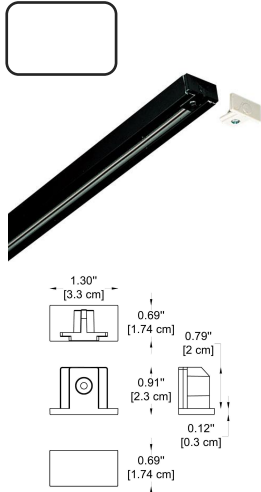

-106
End Cap
-BL - Black
-WH - White

-107
Straight Connector
-BL - Black
-WH - White