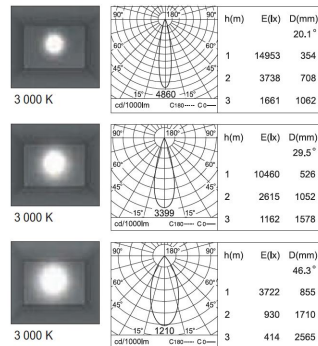

PHOTOMETRICS:

WWW.BULLARDCOLLECTION.COM

- TECHNICAL
- OUTDOOR
- DECORATIVE

WE WELCOME ALL CUSTOM ORDERS

CONTACT US:

sales@gordonbullard.com
www.byiba.com
1 877-964-4646