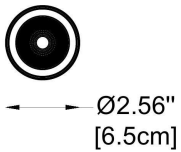

PROJECT

SPEC TYPE

NOTES

HOW TO ORDER:

CODE:

Example:
CODE: BY-50-TR-1-01-BL-65070-03-K30-C80-B1-WL

BY-50-TR-
BL1-01-65560-0
1-K30-C80-WL

1 CHOOSE TRACK HEAD:

GENERAL INFORMATION

CODE - **-65070-01**

Dimensions: Ø: 2.56" (6.5 cm) x H: 6" (15 cm)
Housing: AL. Extrude, Electrostatic Powder Coating
Reflector: PC (Vacuum Coating)
Light Source: LED (COB)
Power: 14W
Output Current 350 mA

CCT: **-K30 - 3000K**
-K40 - 4000K
-K50 - 5000K

CRI: **-C80 - 80**
-C90 - 90

Beam Angle and lumens: **-B1 - 15.5° = 1450 lm**
-B2 - 28.2° = 1344 lm
-B3 - 39.5° = 1357 lm

Finish options: **-WL - White**
-BL - Black

Operating temperature range - -20 to +40°C
Maintenance of lumen - L80 - 50 000 hours at 25 °C