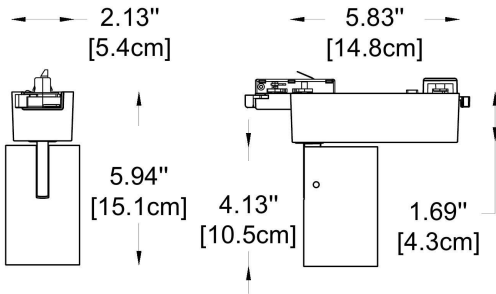

PROJECT

SPEC TYPE

NOTES

HOW TO ORDER:

CODE:

Example:
CODE: BY-50-TR-1-01-BL-65070-03-K30-C80-B1-WL

BY-50-TR-
BL1-01-65560-0
1-K30-C80-WL

1 CHOOSE TRACK HEAD:

GENERAL INFORMATION

CODE - **-65070-01**

Dimensions: Ø: 2.56" (6.5 cm) x H: 6" (15 cm)
Housing: AL. Extrude, Electrostatic Powder Coating
Reflector: PC (Vacuum Coating)
Light Source: LED (COB)
Power: 14W
Output Current 350 mA

CCT: **-K30 - 3000K**
-K40 - 4000K
-K50 - 5000K

CRI: **-C80 - 80**
-C90 - 90

Beam Angle and lumens: **-B1 - 15.5° = 1450 lm**
-B2 - 28.2° = 1344 lm
-B3 - 39.5° = 1357 lm

Finish options: **-WL - White**
-BL - Black

Operating temperature range - -20 to +40°C
Maintenance of lumen - L80 - 50 000 hours at 25 °C