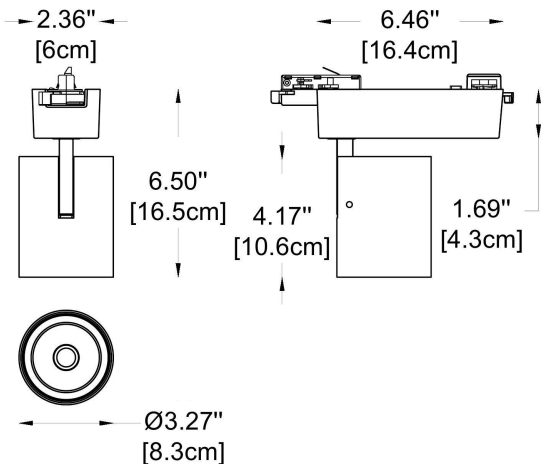

PHOTOMETRICS:

WWW.BULLARDCOLLECTION.COM

- TECHNICAL
- OUTDOOR
- DECORATIVE

WE WELCOME ALL CUSTOM ORDERS

CONTACT US:

sales@gordonbullard.com
www.byiba.com
1 877-964-4646