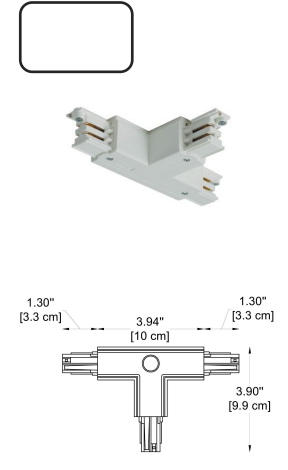

-305
Feed-in Cap
 -BL - Black
 -WH - White

-306
End Cap
 -BL - Black
 -WH - White

-307
Straight Connector
 -BL - Black
 -WH - White

-308
L Connector
 -BL - Black
 -WH - White

-310
T Connector
 -BL - Black
 -WH - White