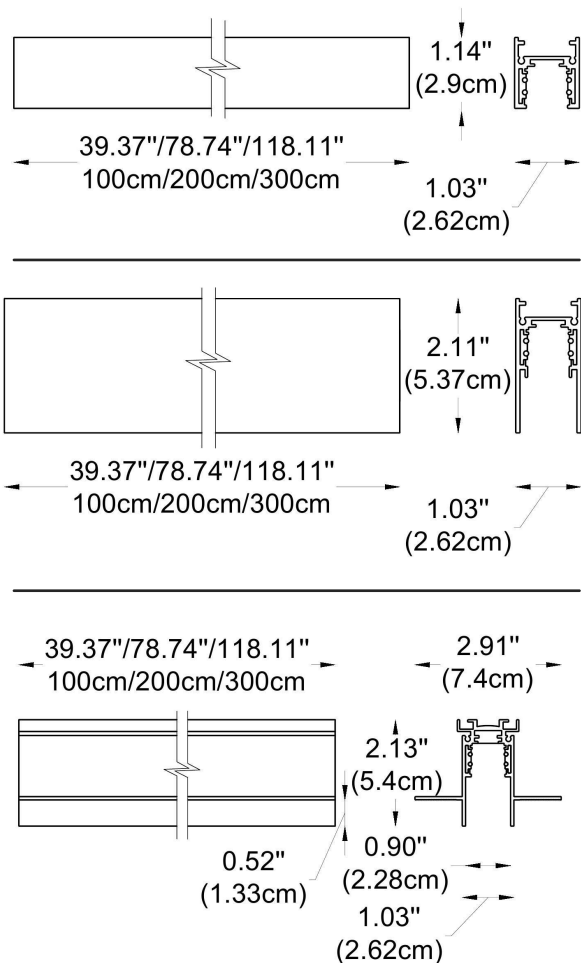

PROJECT

SPEC TYPE

NOTES

HOW TO ORDER:

CODE:

Example:
CODE: BY-50-TR-1-01-BL-65070-03-K30-C80-B1-WL

BY-50-TR-
BL1-01-65560-0
1-K30-C80-WL