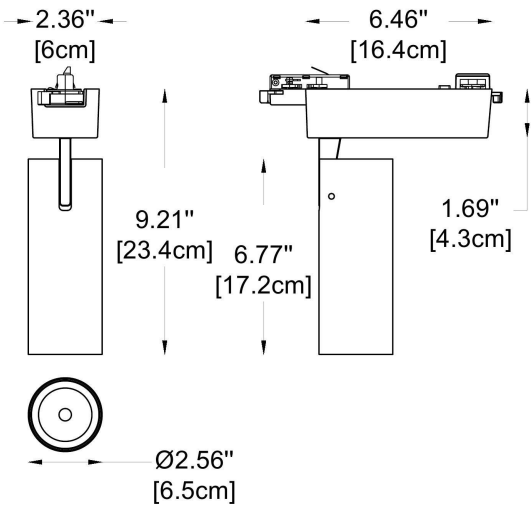

PROJECT

SPEC TYPE

NOTES