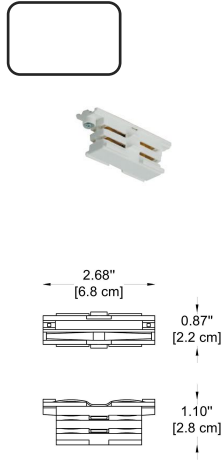

-307
Straight Connector
-BL - Black
-WH - White