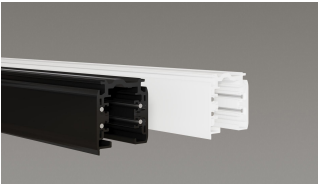

3-Circuit Track Profile

- -2-01 L: 39.4" (100 cm)
- -2-02 L: 78.7" (200 cm)
- -2-03 L: 118" (300 cm)

2 FINISH OPTION TRACK PROFILE:

- -BL Black
- -WH White

WWW.BULLARDCOLLECTION.COM

- TECHNICAL
- OUTDOOR
- DECORATIVE