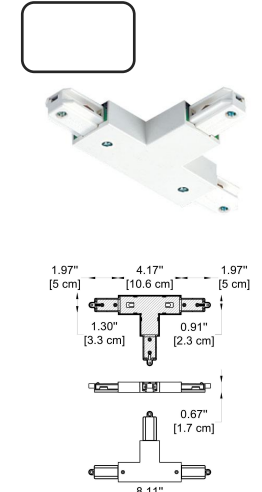

-110
T Connector
-BL - Black
-WH - White