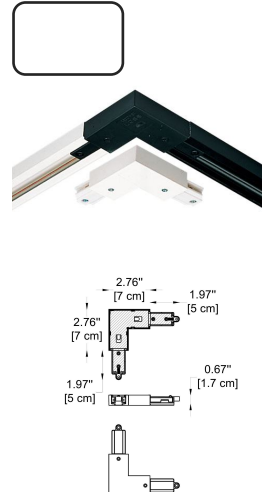

-108
L Connector
-BL - Black
-WH - White