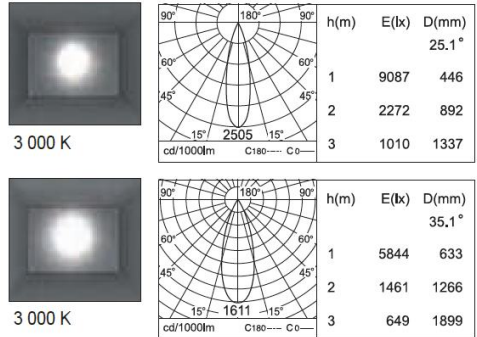

PHOTOMETRICS: