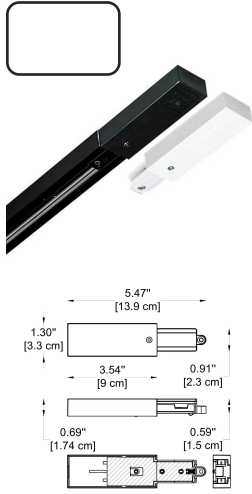

ACCESSORIES FOR 1 CIRCUIT TRACK:

-105
Feed-in Cap
-BL - Black
-WH - White