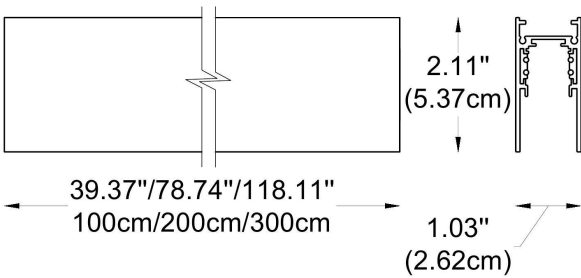

BYIBA
L I G H T

SMOOTH
(track)

BY-43-TR

PROJECT

SPEC TYPE

NOTES

GENERAL INFORMATION:

The SMOOTH Non-Magnetic Track system comes in both 1-Circuit and 3-Circuit track profiles, with lengths of 39.4" (100 cm), 78.7" (200 cm), and 118" (300 cm). Operating at 110-277V, the track is made from aluminum with an electrostatic powder coating, available in white or black finishes.

Included are two spotlight models, each measuring \varnothing 5.35" (13.6 cm) x H 5.3" (13.5 cm), with wattage options of 20W or 28W for the reflector version, and 19W for the lens version. Spotlights feature an anodized specular silver reflector or a lens. CCT options are 3000K, 4000K, or 5000K, with CRI options of 80 or 90, available in white, black, or gray finishes.

HOW TO ORDER:

CODE:

Example:
CODE: BY-43-TR-1-01-BL-65290-01-W2-K30-C80-B1-WL

BY-43-TR-1-01-
BL-65290-01-
W2-K30-C80-
B1-WL

1 CHOOSE TRACK MODEL:

1-Circuit Track Profile

- 1-01 L: 39.4" (100 cm)
- 1-02 L: 78.7" (200 cm)
- 1-03 L: 118" (300 cm)

CODE:

Example:
CODE: BY-43-TR-1-01-BL-65290-01-W2-K30-C80-B1-WL

BY-43-TR-1-01-
BL-65290-01-
W2-K30-C80-
B1-WL

3 CHOOSE TRACK HEAD:

GENERAL INFORMATION

CODE - -65290-01

Dimensions: Ø: 5.35" (13.6 cm) x H: 5.3" (13.5 cm)