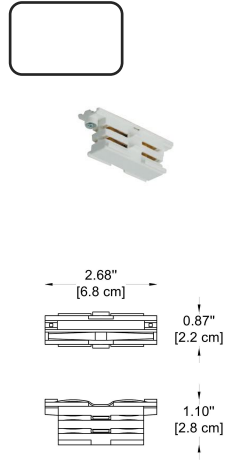

-307
Straight Connector
-BL - Black
-WH - White