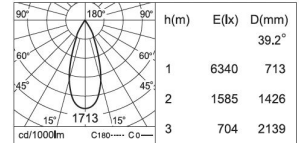

BY-43-TR-1-01-
BL-65290-01-
W2-K30-C80-
B1-WL

PHOTOMETRICS:

FOR REFLECTOR TYPE:

20W MODEL

28W MODEL

FOR LENS TYPE:

WWW.BULLARDCOLLECTION.COM

- TECHNICAL
- OUTDOOR
- DECORATIVE