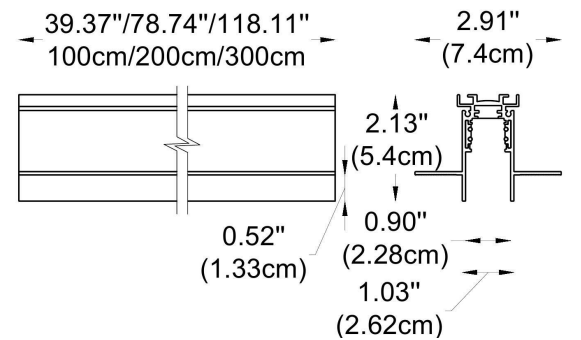

BYIBA
L I G H T

SMOOTH
(track)

BY-43-TR

PROJECT

SPEC TYPE

NOTES

GENERAL INFORMATION:

The SMOOTH Non-Magnetic Track system comes in both 1-Circuit and 3-Circuit track profiles, with lengths of 39.4" (100 cm), 78.7" (200 cm), and 118" (300 cm). Operating at 110-277V, the track is made from aluminum with an electrostatic powder coating, available in white or black finishes.

Included are two spotlight models, each measuring \varnothing 5.35" (13.6 cm) x H 5.3" (13.5 cm), with wattage options of 20W or 28W for the reflector version, and 19W for the lens version. Spotlights feature an anodized specular silver reflector or a lens. CCT options are 3000K, 4000K, or 5000K, with CRI options of 80 or 90, available in white, black, or gray finishes.

HOW TO ORDER:

CODE:

Example:
CODE: BY-43-TR-1-01-BL-65290-01-W2-K30-C80-B1-WL

BY-43-TR-1-01-
BL-65290-01-
W2-K30-C80-
B1-WL

1 CHOOSE TRACK MODEL:

1-Circuit Track Profile

- 1-01 L: 39.4" (100 cm)
- 1-02 L: 78.7" (200 cm)
- 1-03 L: 118" (300 cm)

CODE:

Example:
CODE: BY-43-TR-1-01-BL-65290-01-W2-K30-C80-B1-WL

BY-43-TR-1-01-
BL-65290-01-
W2-K30-C80-
B1-WL

3 CHOOSE TRACK HEAD:

GENERAL INFORMATION

CODE - -65290-01

Dimensions: Ø: 5.35" (13.6 cm) x H: 5.3" (13.5 cm)