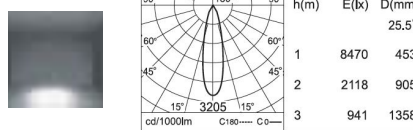

BY-43-TR-1-01-
BL-65290-01-
W2-K30-C80-
B1-WL

PHOTOMETRICS:

FOR REFLECTOR TYPE:

20W MODEL

28W MODEL

FOR LENS TYPE:

WWW.BULLARDCOLLECTION.COM

- TECHNICAL
- OUTDOOR
- DECORATIVE