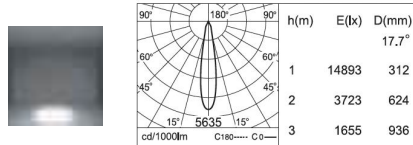

PROJECT

SPEC TYPE

NOTES

HOW TO ORDER:

CODE:

Example:
CODE: BY-43-TR-1-01-BL-65290-01-W2-K30-C80-B1-WL

BY-43-TR-1-01-
BL-65290-01-
W2-K30-C80-
B1-WL

PHOTOMETRICS:

FOR REFLECTOR TYPE:

20W MODEL

28W MODEL

FOR LENS TYPE:

WWW.BULLARDCOLLECTION.COM

- TECHNICAL
- OUTDOOR
- DECORATIVE

CONTACT US:

sales@gordonbullard.com
www.byiba.com
1 877-964-4646

WE WELCOME ALL CUSTOM ORDERS