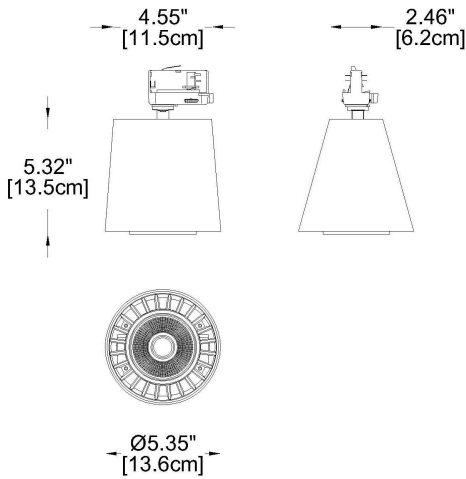

HOW TO ORDER:

Example:
CODE: BY-43-TR-1-01-BL-65290-01-W2-K30-C80-B1-WL

CODE:

BY-43-TR-1-01-
BL-65290-01-
W2-K30-C80-
B1-WL

3 CHOOSE TRACK HEAD:

GENERAL INFORMATION

CODE - -65290-02
Dimensions: Ø: 5.35" (13.6 cm) x H: 5.3" (13.5 cm)
Housing: AL. Die-Casting, Electrostatic Powder Coating
Reflector: Lens
Gear Box: AL. Die-Casting, Electrostatic Powder Coating
Light Source: LED (SMD)
Power : 19W
Output Current: 500 mA
Luminous Flux: 1469 lm

CCT: -K30 - 3000K
-K40 - 4000K
-K50 - 5000K

CRI: -C80 - 80
-C90 - 90

Finish Options: -WL - White
-BL - Black
-GR - Gray

Operating temperature range - -20 to +40°C
Maintenance of lumen - L80 - 50 000 hours at 25 °C