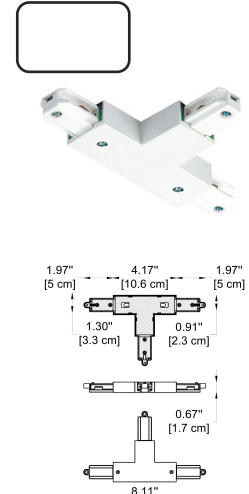

-110
T Connector
-BL - Black
-WH - White