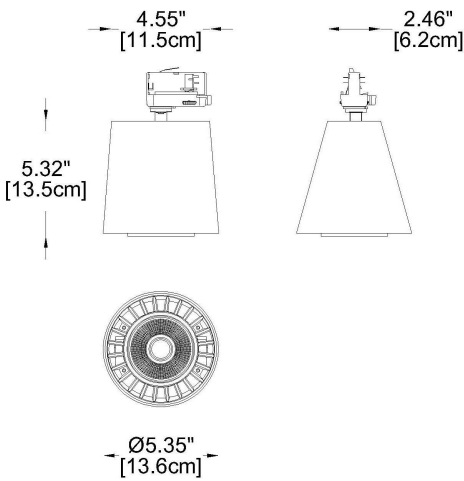

HOW TO ORDER:

CODE:

Example:
CODE: BY-43-TR-1-01-BL-65290-01-W2-K30-C80-B1-WL

BY-43-TR-1-01-
BL-65290-01-
W2-K30-C80-
B1-WL

3 CHOOSE TRACK HEAD:

GENERAL INFORMATION

CODE - -65290-01

Dimensions: Ø: 5.35" (13.6 cm) x H: 5.3" (13.5 cm)

Housing: AL. Die-Casting, Electrostatic Powder Coating

Reflector: AL. Anodized Specular Silver

Gear Box: AL. Die-Casting, Electrostatic Powder Coating

Light Source: LED (COB)

Power & Currents: **-W2** - 20W / 500 mA
-W3 - 28W / 700 mA

CCT: **-K30** - 3000K
-K40 - 4000K

CRI: **-C80** - 80
-C90 - 90

Beam Angle & lumens: For 20W model:
-B1 - 17.7° = 2277 lm
-B2 - 25.5° = 2244 lm
-B3 - 38.9° = 2284 lm

For 28W model:
-B1 - 17.8° = 3044 lm
-B2 - 26° = 3000 lm
-B3 - 39.2° = 3056 lm

Finish Options: **-WL** - White
-BL - Black
-GR - Gray

Operating temperature range - -20 to +40°C
Maintenance of lumen - L80 - 50 000 hours at 25 °C

WWW.BULLARDCOLLECTION.COM

- TECHNICAL
- OUTDOOR
- DECORATIVE

CONTACT US:

sales@gordonbullard.com
www.byiba.com
1 877-964-4646

WE WELCOME ALL CUSTOM ORDERS