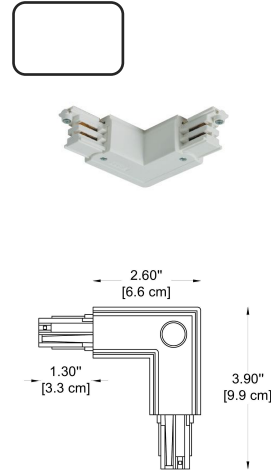

HOW TO ORDER:

Example:
 CODE: 105-WH

WWW.BULLARDCOLLECTION.COM

- TECHNICAL
- OUTDOOR
- DECORATIVE

CONTACT US:

sales@gordonbullard.com
www.byiba.com
 1 877-964-4646

WE WELCOME ALL CUSTOM ORDERS

ACCESSORIES FOR 3CIRCUIT TRACK:

-305
Feed-in Cap
 -BL - Black
 -WH - White

-306
End Cap
 -BL - Black
 -WH - White

-307
Straight Connector
 -BL - Black
 -WH - White

-308
L Connector
 -BL - Black
 -WH - White

-310
T Connector
 -BL - Black
 -WH - White