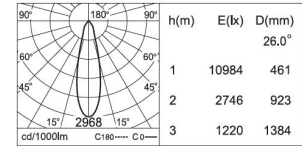

BY-43-TR-1-01-
BL-65290-01-
W2-K30-C80-
B1-WL

PHOTOMETRICS:

FOR REFLECTOR TYPE:

20W MODEL

28W MODEL

FOR LENS TYPE:

WWW.BULLARDCOLLECTION.COM

- TECHNICAL
- OUTDOOR
- DECORATIVE