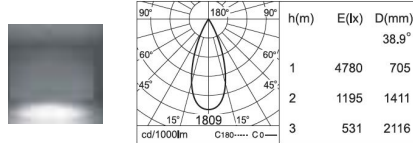

BY-43-TR-1-01-
BL-65290-01-
W2-K30-C80-
B1-WL

PHOTOMETRICS:

FOR REFLECTOR TYPE:

20W MODEL

28W MODEL

FOR LENS TYPE:

WWW.BULLARDCOLLECTION.COM

- TECHNICAL
- OUTDOOR
- DECORATIVE