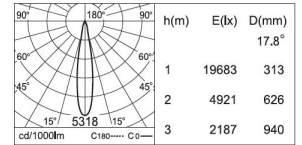

BY-43-TR-1-01-
BL-65290-01-
W2-K30-C80-
B1-WL

PHOTOMETRICS:

FOR REFLECTOR TYPE:

20W MODEL

28W MODEL

FOR LENS TYPE:

WWW.BULLARDCOLLECTION.COM

- TECHNICAL
- OUTDOOR
- DECORATIVE