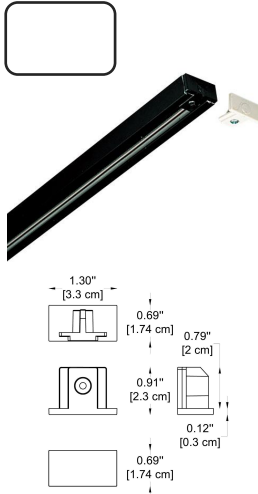

CONTACT US:

sales@gordonbullard.com
www.byiba.com
1 877-964-4646

WE WELCOME ALL CUSTOM ORDERS

ACCESSORIES FOR 1 CIRCUIT TRACK:

-105
Feed-in Cap
 -BL - Black
 -WH - White

-106
End Cap
 -BL - Black
 -WH - White