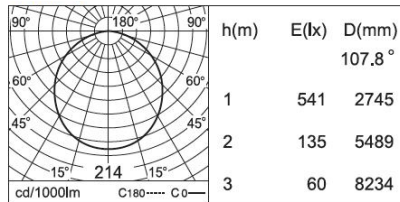

BY-43-TR-1-01-
BL-65290-01-
W2-K30-C80-
B1-WL

PHOTOMETRICS:

FOR REFLECTOR TYPE:

20W MODEL

28W MODEL

FOR LENS TYPE:

WWW.BULLARDCOLLECTION.COM

- TECHNICAL
- OUTDOOR
- DECORATIVE