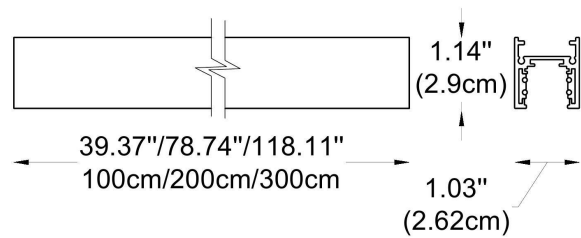

BYIBA
L I G H T

SMOOTH
(track)

BY-43-TR

PROJECT

SPEC TYPE

NOTES

GENERAL INFORMATION:

The SMOOTH Non-Magnetic Track system comes in both 1-Circuit and 3-Circuit track profiles, with lengths of 39.4" (100 cm), 78.7" (200 cm), and 118" (300 cm). Operating at 110-277V, the track is made from aluminum with an electrostatic powder coating, available in white or black finishes.

Included are two spotlight models, each measuring \varnothing 5.35" (13.6 cm) x H 5.3" (13.5 cm), with wattage options of 20W or 28W for the reflector version, and 19W for the lens version. Spotlights feature an anodized specular silver reflector or a lens. CCT options are 3000K, 4000K, or 5000K, with CRI options of 80 or 90, available in white, black, or gray finishes.

HOW TO ORDER:

CODE:

Example:
CODE: BY-43-TR-1-01-BL-65290-01-W2-K30-C80-B1-WL

BY-43-TR-1-01-
BL-65290-01-
W2-K30-C80-
B1-WL

1 CHOOSE TRACK MODEL:

1-Circuit Track Profile

- 1-01 L: 39.4" (100 cm)
- 1-02 L: 78.7" (200 cm)
- 1-03 L: 118" (300 cm)

CODE:

Example:
CODE: BY-43-TR-1-01-BL-65290-01-W2-K30-C80-B1-WL

BY-43-TR-1-01-
BL-65290-01-
W2-K30-C80-
B1-WL

3 CHOOSE TRACK HEAD:

GENERAL INFORMATION

CODE - -65290-01

Dimensions: Ø: 5.35" (13.6 cm) x H: 5.3" (13.5 cm)