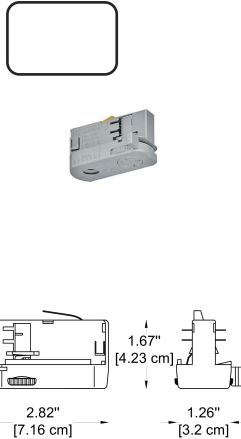

-351
Adapter
-BL - Black
-WH - White