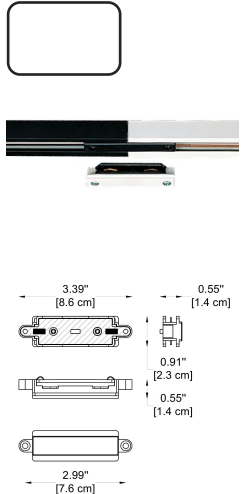

-107
Straight Connector
-BL - Black
-WH - White