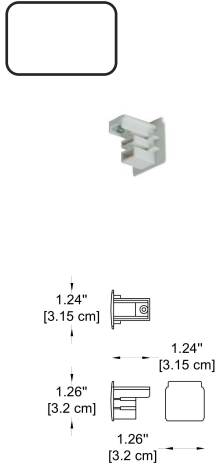

-306
End Cap
-BL - Black
-WH - White