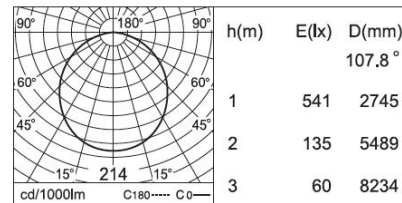

PHOTOMETRICS:

WWW.BULLARDCOLLECTION.COM

TECHNICAL

OUTDOOR

DECORATIVE

WE WELCOME ALL CUSTOM ORDERS

CONTACT US:

sales@gordonbullard.com
www.byiba.com
1 877-964-4646