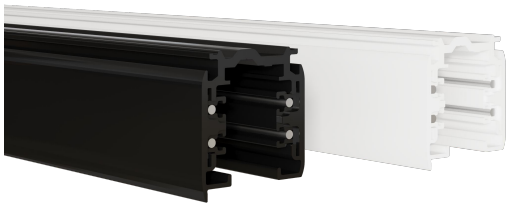

BYIBA
L I G H T

SMOOTH
(track)

BY-43-TR

PROJECT

SPEC TYPE

NOTES

GENERAL INFORMATION:

The SMOOTH Non-Magnetic Track system comes in both 1-Circuit and 3-Circuit track profiles, with lengths of 39.4" (100 cm), 78.7" (200 cm), and 118" (300 cm). Operating at 110-277V, the track is made from aluminum with an electrostatic powder coating, available in white or black finishes.

Included are two spotlight models, each measuring \varnothing 5.35" (13.6 cm) x H 5.3" (13.5 cm), with wattage options of 20W or 28W for the reflector version, and 19W for the lens version. Spotlights feature an anodized specular silver reflector or a lens. CCT options are 3000K, 4000K, or 5000K, with CRI options of 80 or 90, available in white, black, or gray finishes.

MATERIAL:

AL, Electrostatic Powder Coating

FINISHING:

White, Black, Gray

LIGHTING:

LED

VOLTAGE:

110-277V