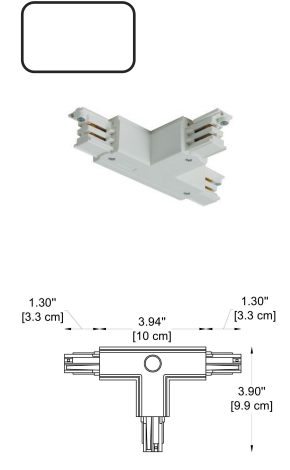

HOW TO ORDER:

Example:
 CODE: 105-WH

WWW.BULLARDCOLLECTION.COM

- TECHNICAL
- OUTDOOR
- DECORATIVE

CONTACT US:

sales@gordonbullard.com
www.byiba.com
 1 877-964-4646

WE WELCOME ALL CUSTOM ORDERS

ACCESSORIES FOR 3CIRCUIT TRACK:

-305
Feed-in Cap
 -BL - Black
 -WH - White

-306
End Cap
 -BL - Black
 -WH - White

-307
Straight Connector
 -BL - Black
 -WH - White

-308
L Connector
 -BL - Black
 -WH - White

-310
T Connector
 -BL - Black
 -WH - White