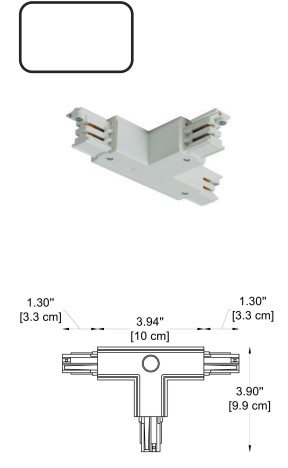

-310
T Connector
-BL - Black
-WH - White