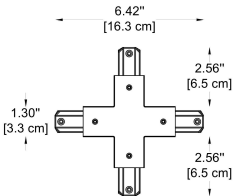

Dimensions: Ø: 3.27" (8.3 cm) x H: 7.4" (18.8 cm)

Housing: AL. Die-Casting, Electrostatic Powder Coating

Reflector: LENS

Light Source: LED (COB)

Power & Currents: **-W1** - 20W / 500 mA

-W2 - 27W / 700 mA

-W3 - 36W / 900 mA

-107
Straight Connector
 -BL - Black
 -WH - White

-108
L Connector
 -BL - Black
 -WH - White

-110
T Connector
 -BL - Black
 -WH - White

-111
X Connector
 -BL - Black
 -WH - White

-153
Adapter
 -BL - Black
 -WH - White