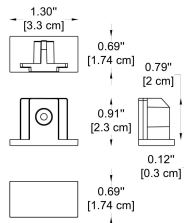

-106
End Cap
-BL - Black
-WH - White