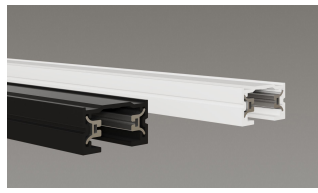

Example:
CODE: BY-43-TR-1-01-BL-65341-01-K30-C90-B1-WL

BY-43-TR-1-01-
BL-65341-01-
K30-C90-B1-WL

1 CHOOSE TRACK MODEL:

1-Circuit Track Profile

- 1-01 L: 39.4" (100 cm)
- 1-02 L: 78.7" (200 cm)
- 1-03 L: 118" (300 cm)