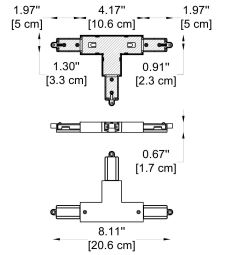

-110
T Connector
-BL - Black
-WH - White