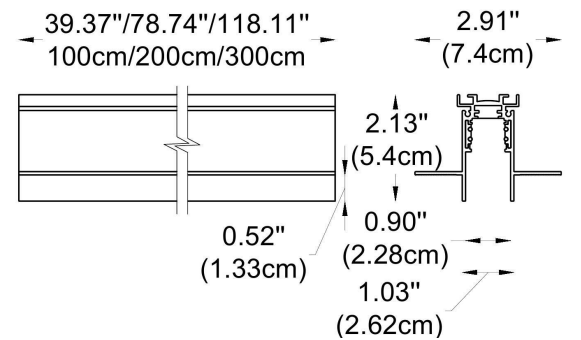

PROJECT

SPEC TYPE

NOTES

HOW TO ORDER:

CODE:

Example:
CODE: BY-43-TR-1-01-BL-65341-01-K30-C90-B1-WL

BY-43-TR-1-01-
BL-65341-01-
K30-C90-B1-WL