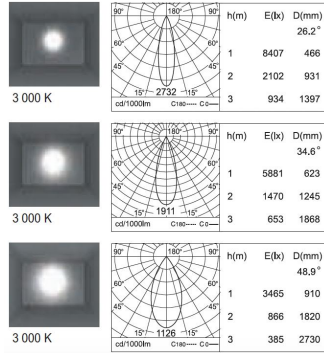

PHOTOMETRICS:

- TECHNICAL
- OUTDOOR
- DECORATIVE