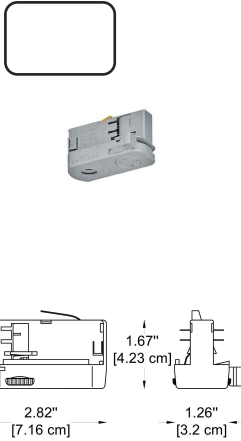

Dimensions: Ø: 3.27" (8.3 cm) x H: 7.4" (18.8 cm)

Housing: AL. Die-Casting, Electrostatic Powder Coating

Reflector: LENS

Light Source: LED (COB)

Power & Currents: **-W1** - 20W / 500 mA

-W2 - 27W / 700 mA

-W3 - 36W / 900 mA

-308
L Connector
 -BL - Black
 -WH - White

-310
T Connector
 -BL - Black
 -WH - White

-311
X Connector
 -BL - Black
 -WH - White

-351
Adapter
 -BL - Black
 -WH - White

HOW TO ORDER:

Example:
 CODE: -305-BL