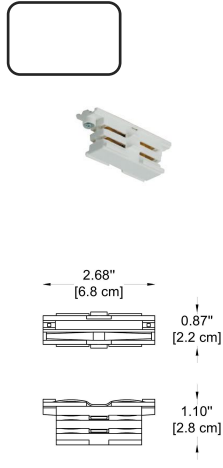

Dimensions: Ø: 3.27" (8.3 cm) x H: 7.4" (18.8 cm)

Housing: AL. Die-Casting, Electrostatic Powder Coating

Reflector: LENS

Light Source: LED (COB)

Power & Currents: **-W1** - 20W / 500 mA

-W2 - 27W / 700 mA

-W3 - 36W / 900 mA

sales@gordonbullard.com
www.byiba.com
 1 877-964-4646

ACCESSORIES FOR 3CIRCUIT TRACK:

-305
Feed-in Cap
 -BL - Black
 -WH - White

-306
End Cap
 -BL - Black
 -WH - White

-307
Straight Connector
 -BL - Black
 -WH - White