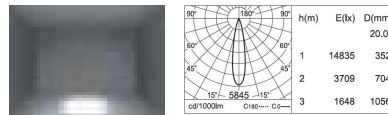

PHOTOMETRICS:

For 20W model: