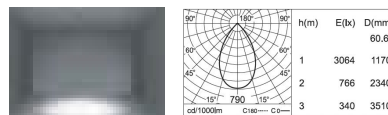

PHOTOMETRICS:

For 20W model:

For 27W model:

For 36W model:

WWW.BULLARDCOLLECTION.COM

TECHNICAL

OUTDOOR

DECORATIVE