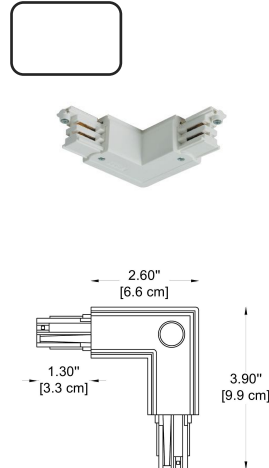

-308
L Connector
-BL - Black
-WH - White