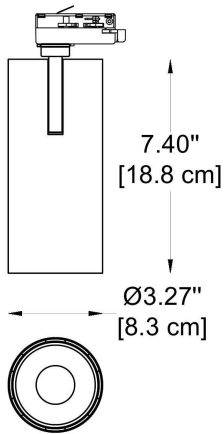

PROJECT

SPEC TYPE

NOTES

LED

IP20

90°

355°

HOW TO ORDER:

CODE:

Example:
CODE: BY-43-TR-1-01-BL-65341-01-K30-C90-B1-WL

BY-43-TR-1-01-
BL-65341-01-
K30-C90-B1-WL