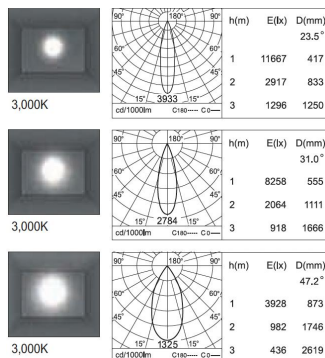

PHOTOMETRICS:

WWW.BULLARDCOLLECTION.COM

- TECHNICAL
- OUTDOOR
- DECORATIVE

CONTACT US:

sales@gordonbullard.com
www.byiba.com
1 877-964-4646

WE WELCOME ALL CUSTOM ORDERS