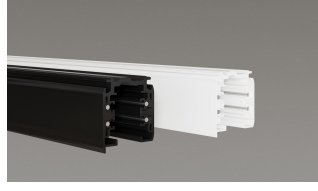

3-Circuit Track Profile

- -2-01 L: 39.4" (100 cm)
- -2-02 L: 78.7" (200 cm)
- -2-03 L: 118" (300 cm)

2 FINISH OPTION TRACK PROFILE:

- -BL Black
- -WH White

WWW.BULLARDCOLLECTION.COM

- TECHNICAL
- OUTDOOR
- DECORATIVE