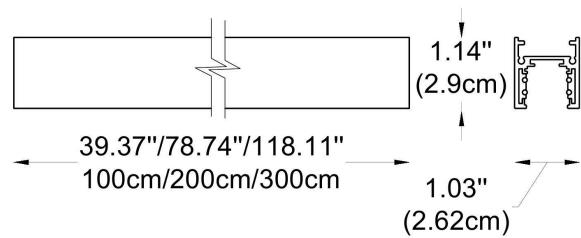

PROJECT

SPEC TYPE

NOTES

HOW TO ORDER:

CODE:

Example:
CODE: BY-43-TR-1-01-BL-65341-01-K30-C90-B1-WL

BY-43-TR-1-01-
BL-65341-01-
K30-C90-B1-WL