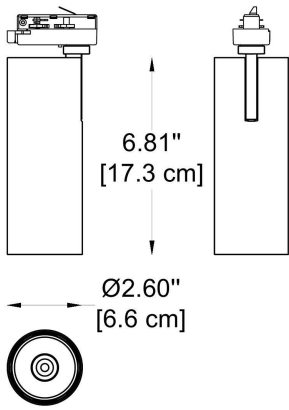

HOW TO ORDER:

CODE:

Example:
CODE: BY-43-TR-1-01-BL-65341-01-K30-C90-B1-WL

BY-43-TR-1-01-
BL-65341-01-
K30-C90-B1-WL

3 CHOOSE TRACK HEAD:

GENERAL INFORMATION

CODE - -65342-01

Dimensions: Ø: 2.6" (6.6 cm) x H: 6.81" (17.3 cm)

Housing: AL Die-Casting, Electrostatic Powder Coating

Reflector: LENS

Light Source: LED (COB)

Power & Currents: 23W / 600 mA

CCT: -K30 - 3000K
-K40 - 4000K

CRI: -C80 - 80
-C90 - 90

Beam Angle & lumens: -B1 - 26.2° = 2378 lm
-B2 - 34.6° = 2332 lm
-B3 - 48.9° = 2502 lm

Finish Options: -WL - White
-BL - Black

Operating temperature range - -20 to +40°C
Maintenance of lumen - L80 - 50 000 hours at 25 °C