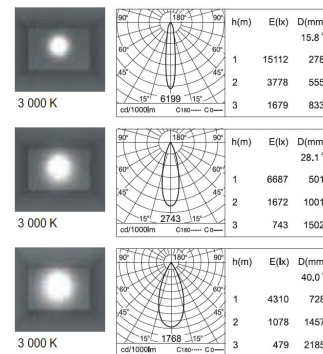

PHOTOMETRICS: