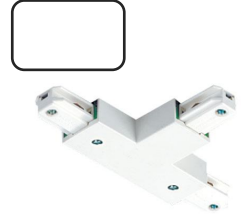

-110
T Connector
-BL - Black
-WH - White