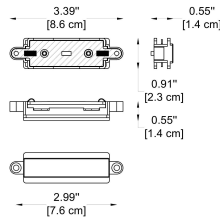

-107
Straight Connector
-BL - Black
-WH - White