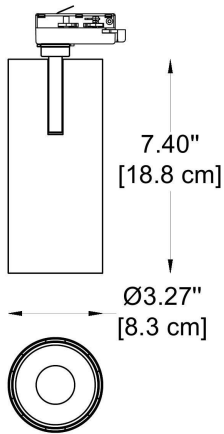

PROJECT

SPEC TYPE

NOTES

HOW TO ORDER:

CODE:

Example:
CODE: BY-43-TR-1-01-BL-65341-01-K30-C90-B1-WL

BY-43-TR-1-01-
BL-65341-01-
K30-C90-B1-WL

3 CHOOSE TRACK HEAD:

GENERAL INFORMATION

CODE - **-65170-05**

Dimensions: Ø: 3.27" (8.3 cm) x H: 7.4" (18.8 cm)

Housing: AL. Die-Casting, Electrostatic Powder Coating

Reflector: LENS

Light Source: LED (COB)

Power & Currents: **-W1** - 20W / 500 mA

-W2 - 27W / 700 mA

-W3 - 36W / 900 mA

CCT: **-K30** - 3000K

-K40 - 4000K

CRI: **-C80** - 80

-C90 - 90

Beam Angle & lumens: For 20W model:

-B1 - 20.0° = 2278 lm

-B2 - 30.6° = 2299 lm

-B3 - 50.7° = 2335 lm

For 27W model:

-B1 - 20° = 2993 lm

-B2 - 30.7° = 2086 lm

-B3 - 50.9° = 3119 lm

For 36W model:

-B1 - 20.4° = 3455 lm

-B2 - 28.9° = 3562 lm

-B3 - 46.1° = 3600 lm

Finish Options: **-WL** - White

-BL - Black

Operating temperature range - -20 to +40°C

Maintenance of lumen - L80 - 50 000 hours at 25 °C

WWW.BULLARDCOLLECTION.COM

TECHNICAL

OUTDOOR

DECORATIVE

CONTACT US:

sales@gordonbullard.com

www.byiba.com

1 877-964-4646

WE WELCOME ALL CUSTOM ORDERS