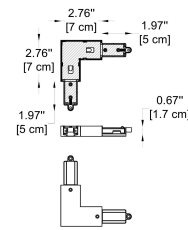

-108
L Connector
-BL - Black
-WH - White