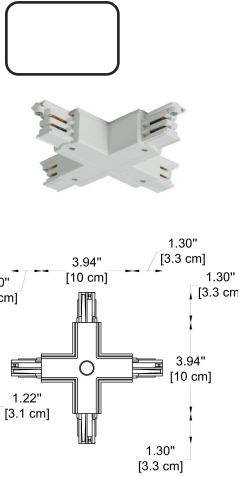

-311
X Connector
-BL - Black
-WH - White