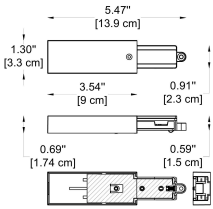

ACCESSORIES FOR 1 CIRCUIT TRACK:

-105
Feed-in Cap
-BL - Black
-WH - White