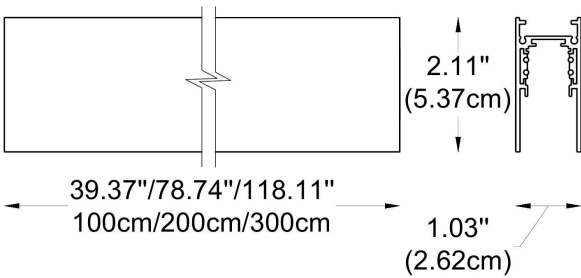

PROJECT

SPEC TYPE

NOTES

HOW TO ORDER:

CODE:

Example:
CODE: BY-43-TR-1-01-BL-65341-01-K30-C90-B1-WL

BY-43-TR-1-01-
BL-65341-01-
K30-C90-B1-WL