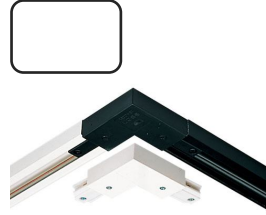

-108
L Connector
-BL - Black
-WH - White