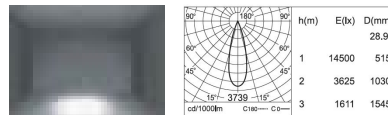

PHOTOMETRICS:

For 20W model:

For 27W model:

For 36W model:

WWW.BULLARDCOLLECTION.COM

TECHNICAL

OUTDOOR

DECORATIVE