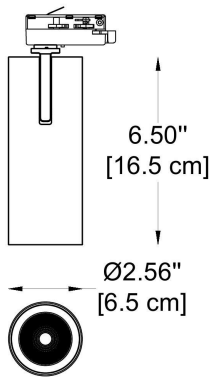

PROJECT

SPEC TYPE

NOTES

HOW TO ORDER:

CODE:

Example:
CODE: BY-43-TR-1-01-BL-65341-01-K30-C90-B1-WL

BY-43-TR-1-01-
BL-65341-01-
K30-C90-B1-WL

3 CHOOSE TRACK HEAD:

GENERAL INFORMATION

CODE - -65341-01
Dimensions: Ø: 2.56" (6.5 cm) x H: 6.5" (16.5 cm)
Housing: AL. Die-Casting, Electrostatic Powder Coating
Reflector: AL. Anodized Specular Silver
Light Source: LED (COB)
Power & Currents: 20W / 500 mA

CCT: **-K30** - 3000K
-K40 - 4000K

CRI: **-C80** - 80
-C90 - 90

Beam Angle & lumens: **-B1** - 15.8° = 2008 lm
-B2 - 28.1° = 1818 lm
-B3 - 40.0° = 1810 lm

Finish Options: **-WL** - White
-BL - Black

Operating temperature range - -20 to +40°C
Maintenance of lumen - L80 - 50 000 hours at 25 °C

PHOTOMETRICS: