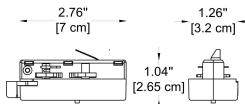

-153
Adapter
-BL - Black
-WH - White

HOW TO ORDER:

Example:
CODE: 105-WH

WWW.BULLARDCOLLECTION.COM

TECHNICAL

OUTDOOR

DECORATIVE