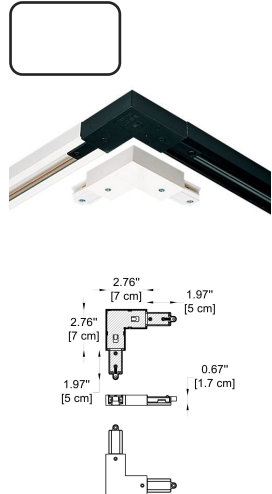

WE WELCOME ALL CUSTOM ORDERS

ACCESSORIES FOR 1 CIRCUIT TRACK:

-105
Feed-in Cap
 -BL - Black
 -WH - White

-106
End Cap
 -BL - Black
 -WH - White

-107
Straight Connector
 -BL - Black
 -WH - White

-108
L Connector
 -BL - Black
 -WH - White