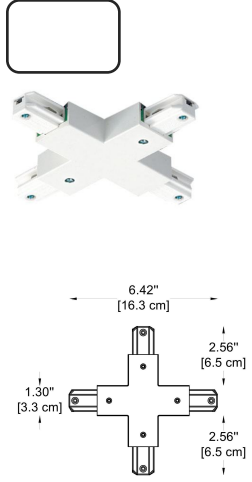

-111
X Connector
-BL - Black
-WH - White