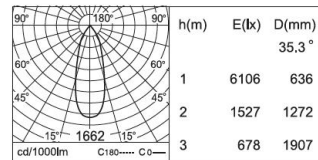

PHOTOMETRICS: