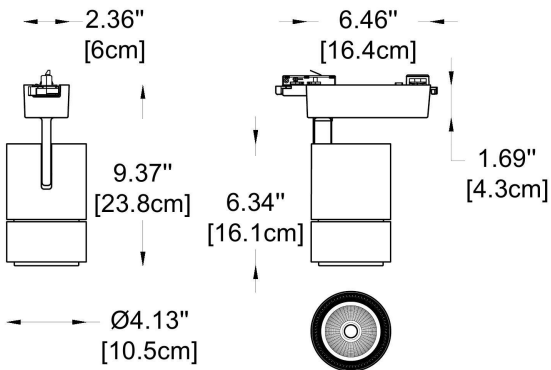

PROJECT

SPEC TYPE

NOTES

HOW TO ORDER:

Example:
CODE: BY-43-TR-1-01-BL-65141-K30-C80-B1-WL

CODE:

BY-43-TR-
BL1-01-65141-
K30-C80-WL

1 CHOOSE TRACK HEAD:

GENERAL INFORMATION

CODE - **-65141**

Dimensions: Ø: 4.13" (6.5 cm) x H: 6.35" (16 cm)
Housing: AL. Extrude, Electrostatic Powder Coating
Reflector: AL. Anodized Specular Silver
Gear Box: AL. Die-Casting, Electrostatic Powder Coating
Light Source: LED (COB)
Power: 28W
Output Current 700 mA

CCT: **-K30 - 3000K**
-K40 - 4000K

CRI: **-C80 - 80**
-C90 - 90

Beam Angle **-B1 - 20.4° = 2696 lm**
and lumens: **-B2 - 28.2° = 1344 lm**

Finish options: **-WL - White**
-BL - Black
-GR - Gray

Operating temperature range - -20 to +40°C
Maintenance of lumen - L80 - 50 000 hours at 25 °C

PHOTOMETRICS: