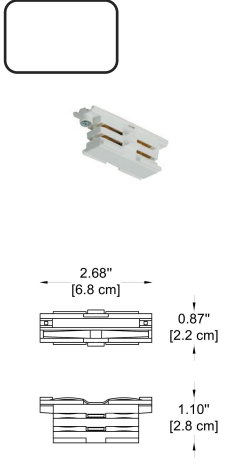

-307
Straight Connector
-BL - Black
-WH - White