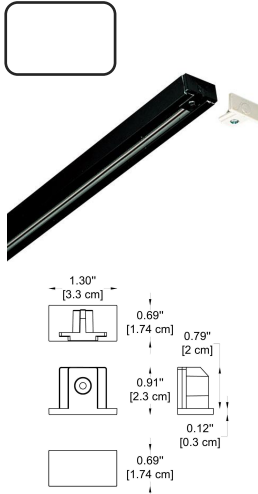

-106
End Cap
-BL - Black
-WH - White