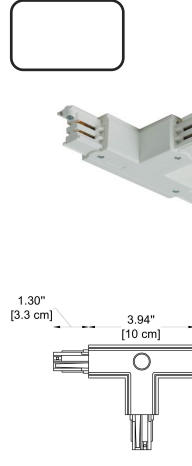

-310
T Connector
-BL - Black
-WH - White