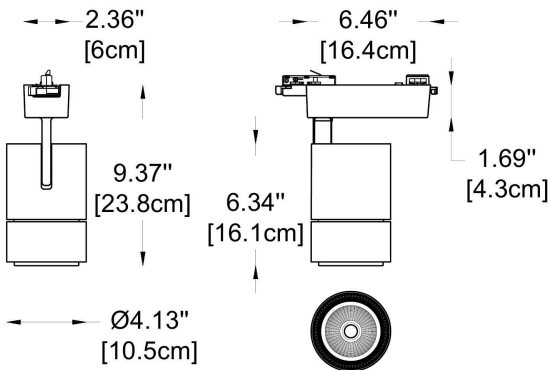

PROJECT

SPEC TYPE

NOTES

HOW TO ORDER:

CODE:

Example:
CODE: BY-50-TR-1-01-BL-65141-K30-C80-B1-WL

BY-50-TR-
BL1-01-65141-
K30-C80-WL

1 CHOOSE TRACK HEAD:

GENERAL INFORMATION

CODE - -65142

Dimensions: Ø: 4.13" (6.5 cm) x H: 6.35" (16 cm)

Housing: AL. Extrude, Electrostatic Powder Coating

Reflector: AL. Anodized Specular Silver

Gear Box: AL. Die-Casting, Electrostatic Powder Coating

Light Source: LED (COB)

Power: 45W

Output Current: 1150 mA

CCT: -K30 - 3000K
-K40 - 4000K

CRI: -C80 - 80
-C90 - 90

Beam Angle and lumens: -B1 - 24.3° = 4186 lm
-B2 - 37° = 4221 lm

Finish options: -WL - White
-BL - Black
-GR - Gray

Operating temperature range - -20 to +40°C
Maintenance of lumen - L80 - 50 000 hours at 25 °C