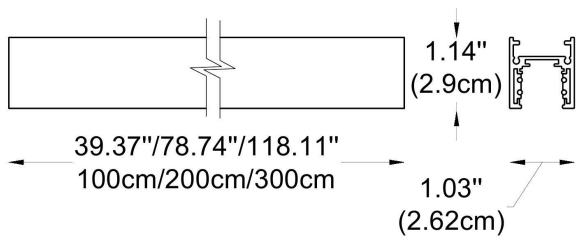

PROJECT

SPEC TYPE

NOTES

HOW TO ORDER:

CODE:

Example:
CODE: BY-43-TR-1-01-BL-65070-03-K30-C80-B1-WL

BY-43-TR-
BL1-01-65560-0
1-K30-C80-WL