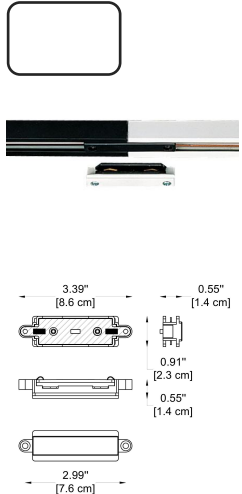

WE WELCOME ALL CUSTOM ORDERS

ACCESSORIES FOR 1 CIRCUIT TRACK:

-105
Feed-in Cap
 -BL - Black
 -WH - White

-106
End Cap
 -BL - Black
 -WH - White

-107
Straight Connector
 -BL - Black
 -WH - White

-108
L Connector
 -BL - Black
 -WH - White