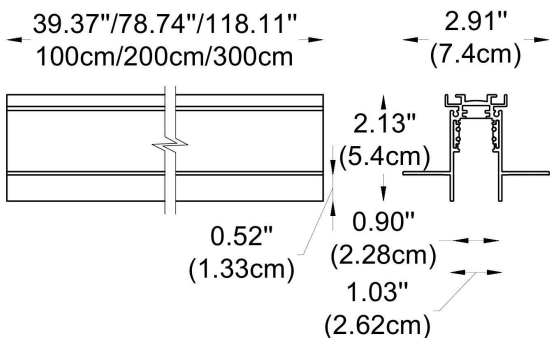

PROJECT

SPEC TYPE

NOTES

HOW TO ORDER:

CODE:

Example:
CODE: BY-43-TR-1-01-BL-65070-03-K30-C80-B1-WL

BY-43-TR-
BL1-01-65560-0
1-K30-C80-WL