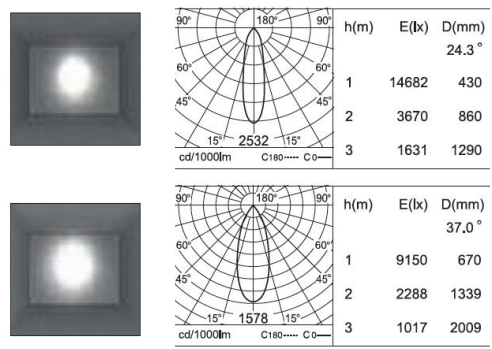

PHOTOMETRICS:

WWW.BULLARDCOLLECTION.COM

- TECHNICAL
- OUTDOOR
- DECORATIVE

CONTACT US:

sales@gordonbullard.com
www.byiba.com
1 877-964-4646

WE WELCOME ALL CUSTOM ORDERS