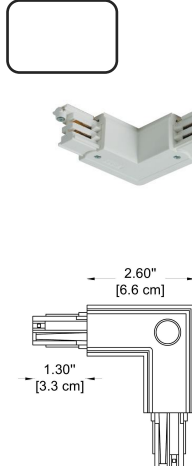

-308
L Connector
-BL - Black
-WH - White