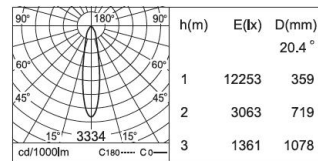

PHOTOMETRICS: