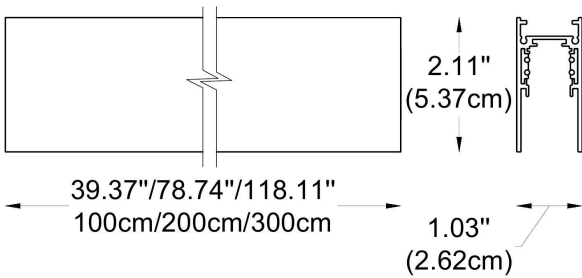

PROJECT

SPEC TYPE

NOTES

HOW TO ORDER:

CODE:

Example:
CODE: BY-43-TR-1-01-BL-65070-03-K30-C80-B1-WL

BY-43-TR-
BL1-01-65560-0
1-K30-C80-WL