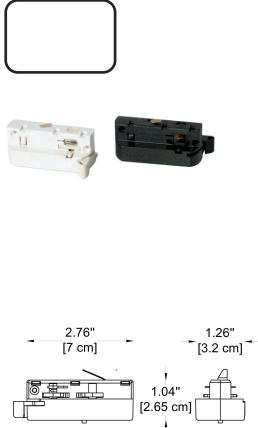

-153
Adapter
-BL - Black
-WH - White