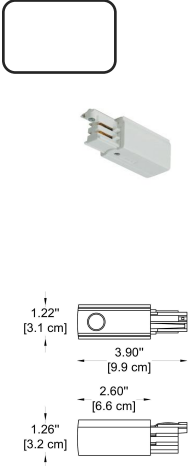

ACCESSORIES FOR 3CIRCUIT TRACK:

-305
Feed-in Cap
-BL - Black
-WH - White