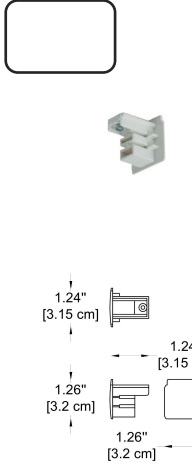

CODE:

BY-43-TR-
BL1-01-65141-
K30-C80-WL

1 CHOOSE TRACK HEAD:

GENERAL INFORMATION

CODE - **-65141**

Dimensions: Ø: 4.13" (6.5 cm) x H: 6.35" (16 cm)
Housing: AL. Extrude, Electrostatic Powder Coating
Reflector: AL. Anodized Specular Silver
Gear Box: AL. Die-Casting, Electrostatic Powder Coating
Light Source: LED (COB)
Power: 28W
Output Current 700 mA

1 CHOOSE TRACK HEAD:

GENERAL INFORMATION

CODE - -65142

Dimensions: Ø: 4.13" (6.5 cm) x H: 6.35" (16 cm)

Housing: AL. Extrude, Electrostatic Powder Coating

Reflector: AL. Anodized Specular Silver

Gear Box: AL. Die-Casting, Electrostatic Powder Coating

-110
T Connector
 -BL - Black
 -WH - White

-111
X Connector
 -BL - Black
 -WH - White

-153
Adapter
 -BL - Black
 -WH - White

HOW TO ORDER:

Example:
 CODE: 105-WH

WWW.BULLARDCOLLECTION.COM

- TECHNICAL
- OUTDOOR
- DECORATIVE

CONTACT US:

sales@gordonbullard.com
www.byiba.com
 1 877-964-4646

WE WELCOME ALL CUSTOM ORDERS

ACCESSORIES FOR 3CIRCUIT TRACK:

-305
Feed-in Cap
 -BL - Black
 -WH - White

-306
End Cap
 -BL - Black
 -WH - White