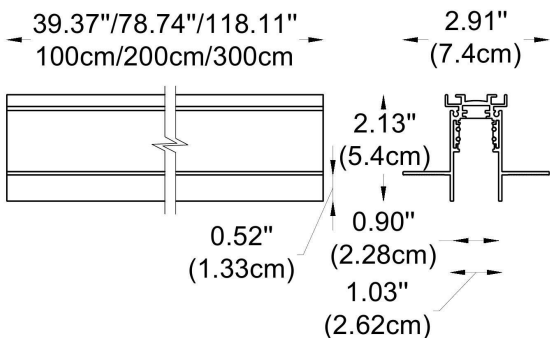

PROJECT

SPEC TYPE

NOTES

HOW TO ORDER:

CODE:

Example:
CODE: BY-43-TR-1-01-BL-63732-03-K30-C80-B1-WL

BY-43-TR-
BL1-01-63732-0
1-K30-C80-WL