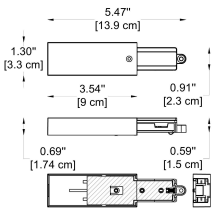

ACCESSORIES FOR 1 CIRCUIT TRACK:

-105
Feed-in Cap
-BL - Black
-WH - White