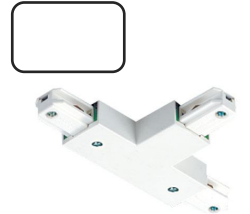

-110
T Connector
-BL - Black
-WH - White