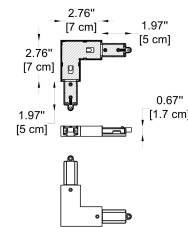

CODE - -63732
 Dimensions: Ø: 3.85" (10 cm) x W: 5.9" (15 cm)
 Housing: AL. Extrude, Electrostatic Powder Coating
 Reflector: PC (Vacuum Coating)
 Gear Box: AL. Die-Casting, Electrostatic Powder Coating
 Light Source: LED (COB)
 Power: 20W
 Output Current 500 mA

PHOTOMETRICS:

ACCESSORIES FOR 1 CIRCUIT TRACK:

-105
Feed-in Cap
 -BL - Black
 -WH - White

-106
End Cap
 -BL - Black
 -WH - White

-107
Straight Connector
 -BL - Black
 -WH - White

-108
L Connector
 -BL - Black
 -WH - White