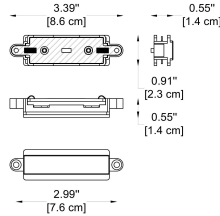

CODE - -63732
 Dimensions: Ø: 3.85" (10 cm) x W: 5.9" (15 cm)
 Housing: AL. Extrude, Electrostatic Powder Coating
 Reflector: PC (Vacuum Coating)
 Gear Box: AL. Die-Casting, Electrostatic Powder Coating
 Light Source: LED (COB)
 Power: 20W
 Output Current 500 mA

PHOTOMETRICS:

ACCESSORIES FOR 1 CIRCUIT TRACK:

-105
Feed-in Cap
 -BL - Black
 -WH - White

-106
End Cap
 -BL - Black
 -WH - White

-107
Straight Connector
 -BL - Black
 -WH - White

-108
L Connector
 -BL - Black
 -WH - White