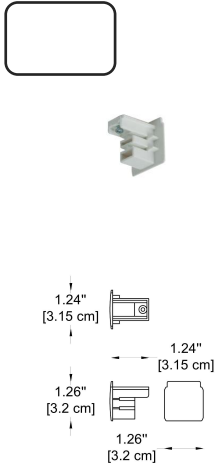

CODE - -63732
 Dimensions: Ø: 3.85" (10 cm) x W: 5.9" (15 cm)
 Housing: AL. Extrude, Electrostatic Powder Coating
 Reflector: PC (Vacuum Coating)
 Gear Box: AL. Die-Casting, Electrostatic Powder Coating
 Light Source: LED (COB)
 Power: 20W
 Output Current 500 mA

-110
T Connector
 -BL - Black
 -WH - White

-111
X Connector
 -BL - Black
 -WH - White

-153
Adapter
 -BL - Black
 -WH - White

HOW TO ORDER:

Example:
 CODE: 105-WH

WWW.BULLARDCOLLECTION.COM

TECHNICAL

OUTDOOR

DECORATIVE

WE WELCOME ALL CUSTOM ORDERS

CONTACT US:

sales@gordonbullard.com
www.byiba.com
 1 877-964-4646

ACCESSORIES FOR 3CIRCUIT TRACK:

-305
Feed-in Cap
 -BL - Black
 -WH - White

-306
End Cap
 -BL - Black
 -WH - White