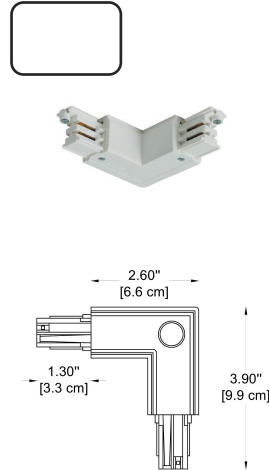

-308
L Connector
-BL - Black
-WH - White