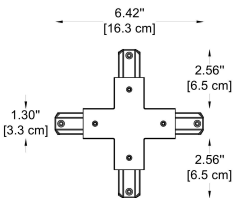

-111
X Connector
-BL - Black
-WH - White