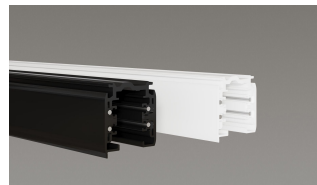

3-Circuit Track Profile

-2-01 L: 39.4" (100 cm)

-2-02 L: 78.7" (200 cm)

-2-03 L: 118" (300 cm)

2 FINISH OPTION TRACK PROFILE:

-BL Black
-WH White

WWW.BULLARDCOLLECTION.COM

TECHNICAL

OUTDOOR

DECORATIVE