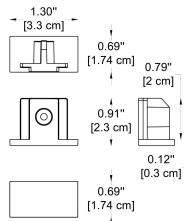

CODE - -63732
 Dimensions: Ø: 3.85" (10 cm) x W: 5.9" (15 cm)
 Housing: AL. Extrude, Electrostatic Powder Coating
 Reflector: PC (Vacuum Coating)
 Gear Box: AL. Die-Casting, Electrostatic Powder Coating
 Light Source: LED (COB)
 Power: 20W
 Output Current 500 mA

PHOTOMETRICS:

ACCESSORIES FOR 1 CIRCUIT TRACK:

-105
Feed-in Cap
 -BL - Black
 -WH - White

-106
End Cap
 -BL - Black
 -WH - White

-107
Straight Connector
 -BL - Black
 -WH - White

-108
L Connector
 -BL - Black
 -WH - White