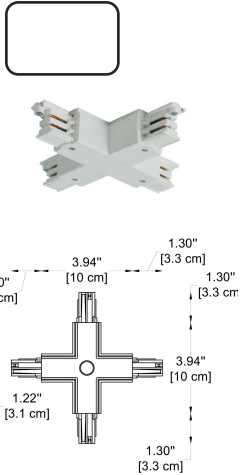

CODE - -63732
 Dimensions: Ø: 3.85" (10 cm) x W: 5.9" (15 cm)
 Housing: AL. Extrude, Electrostatic Powder Coating
 Reflector: PC (Vacuum Coating)
 Gear Box: AL. Die-Casting, Electrostatic Powder Coating
 Light Source: LED (COB)
 Power: 20W
 Output Current 500 mA

-307
Straight Connector
 -BL - Black
 -WH - White

-308
L Connector
 -BL - Black
 -WH - White

-310
T Connector
 -BL - Black
 -WH - White

-311
X Connector
 -BL - Black
 -WH - White

-351
Adapter
 -BL - Black
 -WH - White