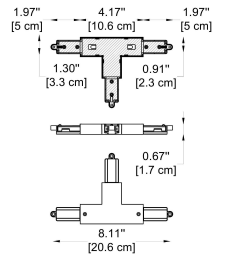

-110
T Connector
-BL - Black
-WH - White