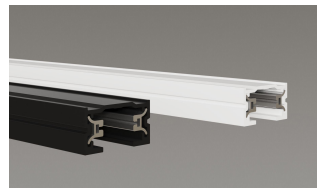

Example:
CODE: BY-43-TR-1-01-BL-63732-03-K30-C80-B1-WL

BY-43-TR-
BL1-01-63732-0
1-K30-C80-WL

1 CHOOSE TRACK MODEL:

1-Circuit Track Profile

-1-01 L: 39.4" (100 cm)

-1-02 L: 78.7" (200 cm)

-1-03 L: 118" (300 cm)