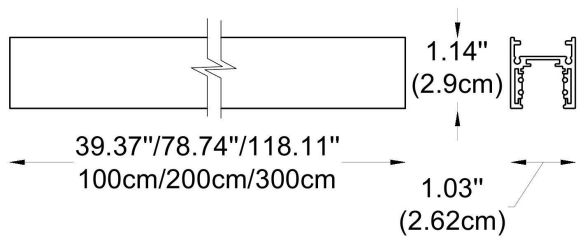

PROJECT

SPEC TYPE

NOTES

HOW TO ORDER:

CODE:

Example:
CODE: BY-43-TR-1-01-BL-63732-03-K30-C80-B1-WL

BY-43-TR-
BL1-01-63732-0
1-K30-C80-WL