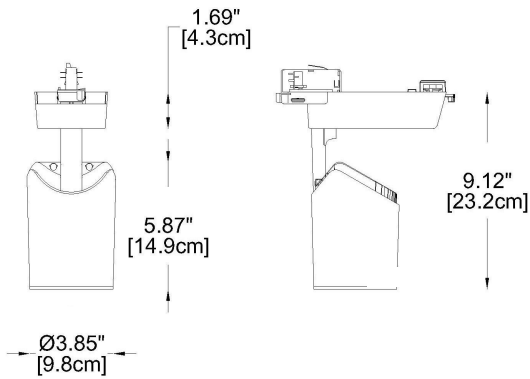

PROJECT

SPEC TYPE

NOTES