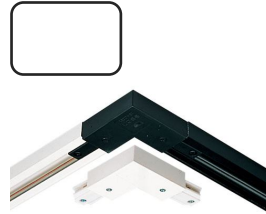

PHOTOMETRICS:

ACCESSORIES FOR 1 CIRCUIT TRACK:

-105
Feed-in Cap
 -BL - Black
 -WH - White

-106
End Cap
 -BL - Black
 -WH - White

-107
Straight Connector
 -BL - Black
 -WH - White

-108
L Connector
 -BL - Black
 -WH - White