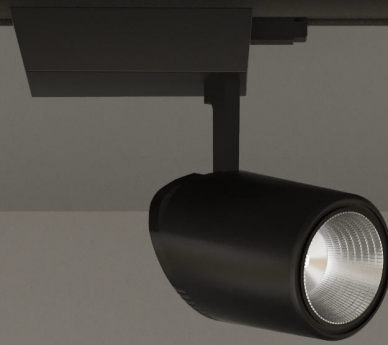

BYIBA
L I G H T

BLACK TIE
(track)

BY-43-TR

PROJECT

SPEC TYPE

NOTES

GENERAL INFORMATION:

The Black Tie Non-Magnetic Track system features 1-Circuit and 3-Circuit profiles available in three lengths: 39.4" (100 cm), 78.7" (200 cm), and 118" (300 cm). Operating on 110-277V, the track comes in white or black finishes, crafted from aluminum with electrostatic powder coating for durability.

Included is a spotlight model measuring Ø 3.85" (10 cm) x W 5.9" (15 cm), with a 20W LED light source. It offers CCT options of 3000K or 4000K, CRI choices of 80 or 90, and is available in white, black, or gray finishes, providing versatile lighting solutions for indoor spaces.

MATERIAL:

AL, Electrostatic Powder Coating

FINISHING:

White, Black, Gray

LIGHTING:

LED

VOLTAGE:

110-277V