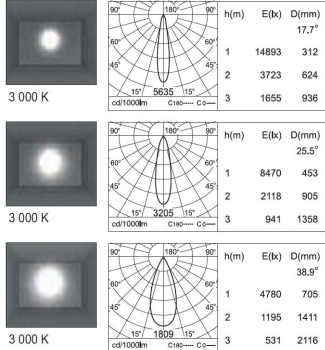

PHOTOMETRICS: