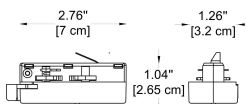

-153
Adapter
-BL - Black
-WH - White

HOW TO ORDER:

Example:
CODE: 105-WH

WWW.BULLARDCOLLECTION.COM

TECHNICAL

OUTDOOR

DECORATIVE