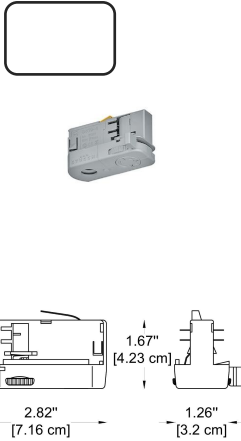

CODE - -63732
 Dimensions: Ø: 3.85" (10 cm) x W: 5.9" (15 cm)
 Housing: AL. Extrude, Electrostatic Powder Coating
 Reflector: PC (Vacuum Coating)
 Gear Box: AL. Die-Casting, Electrostatic Powder Coating
 Light Source: LED (COB)
 Power: 20W
 Output Current 500 mA

-307
Straight Connector
 -BL - Black
 -WH - White

-308
L Connector
 -BL - Black
 -WH - White

-310
T Connector
 -BL - Black
 -WH - White

-311
X Connector
 -BL - Black
 -WH - White

-351
Adapter
 -BL - Black
 -WH - White