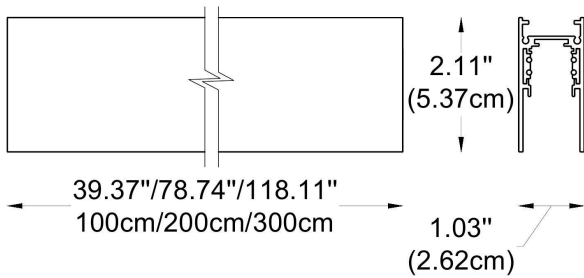

PROJECT

SPEC TYPE

NOTES

HOW TO ORDER:

CODE:

Example:
CODE: BY-43-TR-1-01-BL-63732-03-K30-C80-B1-WL

BY-43-TR-
BL1-01-63732-0
1-K30-C80-WL