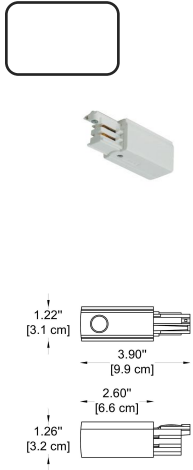

CODE - -63732
 Dimensions: Ø: 3.85" (10 cm) x W: 5.9" (15 cm)
 Housing: AL. Extrude, Electrostatic Powder Coating
 Reflector: PC (Vacuum Coating)
 Gear Box: AL. Die-Casting, Electrostatic Powder Coating
 Light Source: LED (COB)
 Power: 20W
 Output Current 500 mA

-110
T Connector
 -BL - Black
 -WH - White

-111
X Connector
 -BL - Black
 -WH - White

-153
Adapter
 -BL - Black
 -WH - White

HOW TO ORDER:

Example:
 CODE: 105-WH

WWW.BULLARDCOLLECTION.COM

TECHNICAL

OUTDOOR

DECORATIVE

WE WELCOME ALL CUSTOM ORDERS

CONTACT US:

sales@gordonbullard.com
www.byiba.com
 1 877-964-4646

ACCESSORIES FOR 3CIRCUIT TRACK:

-305
Feed-in Cap
 -BL - Black
 -WH - White

-306
End Cap
 -BL - Black
 -WH - White

-307
Straight Connector
 -BL - Black
 -WH - White

-308
L Connector
 -BL - Black
 -WH - White

-310
T Connector
 -BL - Black
 -WH - White

-311
X Connector
 -BL - Black
 -WH - White

-351
Adapter
 -BL - Black
 -WH - White