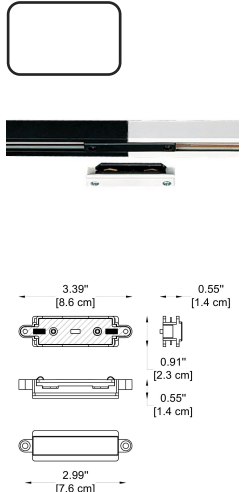

BY-43-TR-1-01-
BL-65360-K30-
C80-B1-WL

3 CHOOSE TRACK HEAD:

GENERAL INFORMATION

CODE - -65361
 Dimensions: Ø: 5" (12.7 cm) x H: 3.97" (12.8 cm)
 Housing: AL. Die-Casting, Electrostatic Powder Coating
 Reflector: Lens
 Light Source: LED (COB)
 Power & Currents: 27W / 700 mA

PHOTOMETRICS:

WWW.BULLARDCOLLECTION.COM

- TECHNICAL
- OUTDOOR
- DECORATIVE

WE WELCOME ALL CUSTOM ORDERS

CONTACT US:

sales@gordonbullard.com
www.byiba.com
 1 877-964-4646

ACCESSORIES FOR 1 CIRCUIT TRACK:

-105
Feed-in Cap
 -BL - Black
 -WH - White

-106
End Cap
 -BL - Black
 -WH - White

-107
Straight Connector
 -BL - Black
 -WH - White

-108
L Connector
 -BL - Black
 -WH - White

-110
T Connector
 -BL - Black
 -WH - White

-111
X Connector
 -BL - Black
 -WH - White