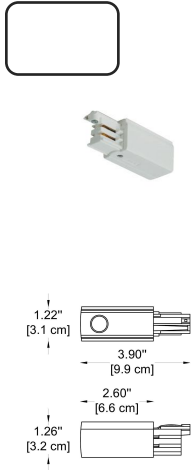

ACCESSORIES FOR 3CIRCUIT TRACK:

-305
Feed-in Cap
-BL - Black
-WH - White