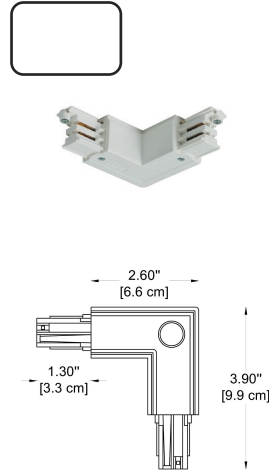

ACCESSORIES FOR 3CIRCUIT TRACK:

-305
Feed-in Cap
 -BL - Black
 -WH - White

-306
End Cap
 -BL - Black
 -WH - White

-307
Straight Connector
 -BL - Black
 -WH - White

-308
L Connector
 -BL - Black
 -WH - White