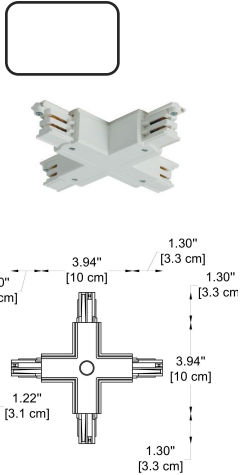

-311
X Connector
-BL - Black
-WH - White