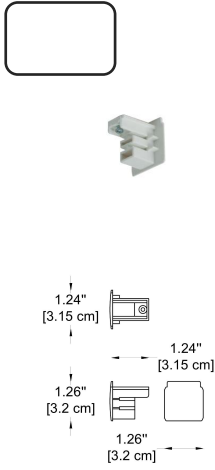

-306
End Cap
-BL - Black
-WH - White