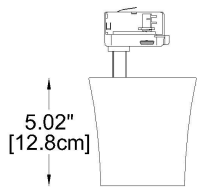

PROJECT

SPEC TYPE

NOTES

HOW TO ORDER:

Example:
CODE: BY-43-TR-1-01-BL-65360-K30-C80-B1-WL

CODE:

BY-43-TR-1-01-
BL-65360-K30-
C80-B1-WL

3 CHOOSE TRACK HEAD:

GENERAL INFORMATION

CODE - -65361
Dimensions: Ø: 5" (12.7 cm) x H: 3.97" (12.8 cm)
Housing: AL. Die-Casting, Electrostatic Powder Coating
Reflector: Lens
Light Source: LED (COB)
Power & Currents: 27W / 700 mA

CCT: -K30 - 3000K
-K40 - 4000K

CRI: -C80 - 80
-C90 - 90

Beam Angle & lumens: -B1 - 20° = 2993 lm
-B2 - 30.7° = 3086 lm
-B3 - 50.9° = 3119 lm

Finish Options: -WL - White
-BL - Black
-GR - Gray

Operating temperature range - -20 to +40°C
Maintenance of lumen - L80 - 50 000 hours at 25 °C