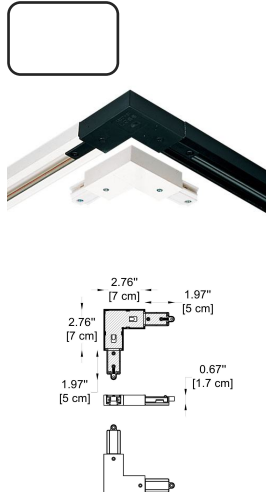

-108
L Connector
-BL - Black
-WH - White