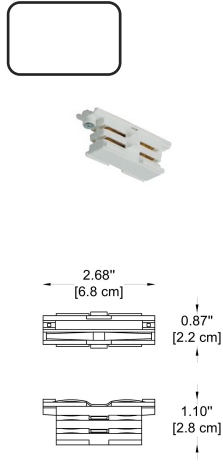

ACCESSORIES FOR 3CIRCUIT TRACK:

-305
Feed-in Cap
 -BL - Black
 -WH - White

-306
End Cap
 -BL - Black
 -WH - White

-307
Straight Connector
 -BL - Black
 -WH - White

-308
L Connector
 -BL - Black
 -WH - White