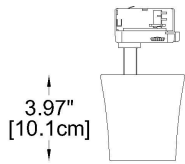

PROJECT

SPEC TYPE

NOTES