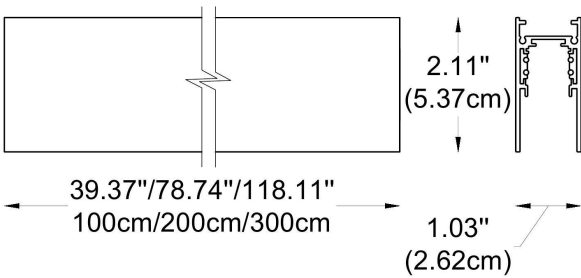

The system comes with two spotlight models: Ø 3.93" (10 cm) x H 3.97" (10.1 cm) and Ø 5" (12.7 cm) x H 3.97" (12.8 cm). These spotlights offer wattage options of 20W or 27W, with lens reflectors. Available in CCT options of 3000K and 4000K, they come with CRI choices of 80 or 90. The spotlights are available in white, black, or gray finishes.

HOW TO ORDER:

CODE:

Example:
CODE: BY-43-TR-1-01-BL-65290-01-W2-K30-C80-B1-WL

BY-43-TR-1-01-
BL-65290-01-
W2-K30-C80-
B1-WL

1 CHOOSE TRACK MODEL:

1-Circuit Track Profile

- 1-01 L: 39.4" (100 cm)
- 1-02 L: 78.7" (200 cm)
- 1-03 L: 118" (300 cm)

3-Circuit Track Profile

- 2-01 L: 39.4" (100 cm)
- 2-02 L: 78.7" (200 cm)
- 2-03 L: 118" (300 cm)

2 FINISH OPTION TRACK PROFILE:

- BL Black
- WH White

WWW.BULLARDCOLLECTION.COM

- TECHNICAL
- OUTDOOR
- DECORATIVE