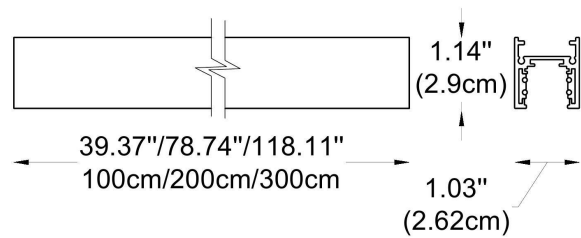

The system comes with two spotlight models: Ø 3.93" (10 cm) x H 3.97" (10.1 cm) and Ø 5" (12.7 cm) x H 3.97" (12.8 cm). These spotlights offer wattage options of 20W or 27W, with lens reflectors. Available in CCT options of 3000K and 4000K, they come with CRI choices of 80 or 90. The spotlights are available in white, black, or gray finishes.

HOW TO ORDER:

CODE:

Example:
CODE: BY-43-TR-1-01-BL-65290-01-W2-K30-C80-B1-WL

BY-43-TR-1-01-
BL-65290-01-
W2-K30-C80-
B1-WL

1 CHOOSE TRACK MODEL:

1-Circuit Track Profile

- 1-01 L: 39.4" (100 cm)
- 1-02 L: 78.7" (200 cm)
- 1-03 L: 118" (300 cm)

3-Circuit Track Profile

- 2-01 L: 39.4" (100 cm)
- 2-02 L: 78.7" (200 cm)
- 2-03 L: 118" (300 cm)

2 FINISH OPTION TRACK PROFILE:

- BL Black
- WH White

WWW.BULLARDCOLLECTION.COM

- TECHNICAL
- OUTDOOR
- DECORATIVE

CODE:

BY-43-TR-1-01-
BL-65360-K30-
C80-B1-WL

3 CHOOSE TRACK HEAD:

GENERAL INFORMATION

CODE - -65360
Dimensions: Ø: 3.93" (10 cm) x H: 3.97" (10.1 cm)
Housing: AL. Die-Casting, Electrostatic Powder Coating
Reflector: Lens
Light Source: LED (COB)
Power & Currents: 20W / 500 mA