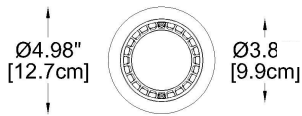

PROJECT

SPEC TYPE

NOTES

HOW TO ORDER:

Example:
CODE: BY-43-TR-1-01-BL-65360-K30-C80-B1-WL

CODE:

BY-43-TR-1-01-
BL-65360-K30-
C80-B1-WL

3 CHOOSE TRACK HEAD:

GENERAL INFORMATION

CODE - -65361
Dimensions: Ø: 5" (12.7 cm) x H: 3.97" (12.8 cm)
Housing: AL. Die-Casting, Electrostatic Powder Coating
Reflector: Lens
Light Source: LED (COB)
Power & Currents: 27W / 700 mA

CCT: -K30 - 3000K
-K40 - 4000K

CRI: -C80 - 80
-C90 - 90

Beam Angle & lumens: -B1 - 20° = 2993 lm
-B2 - 30.7° = 3086 lm
-B3 - 50.9° = 3119 lm

Finish Options: -WL - White
-BL - Black
-GR - Gray

Operating temperature range - -20 to +40°C
Maintenance of lumen - L80 - 50 000 hours at 25 °C