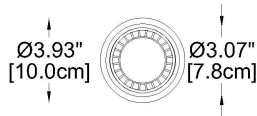

PROJECT

SPEC TYPE

NOTES