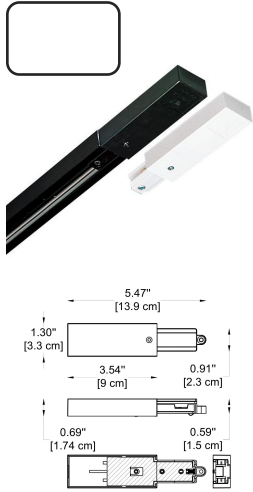

ACCESSORIES FOR 1 CIRCUIT TRACK:

-105
Feed-in Cap
-BL - Black
-WH - White