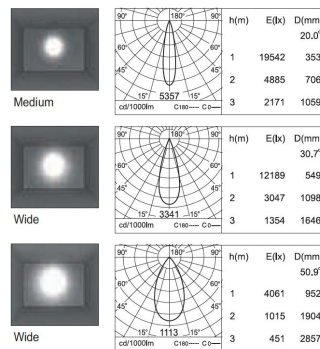

PHOTOMETRICS:

WWW.BULLARDCOLLECTION.COM

- TECHNICAL
- OUTDOOR
- DECORATIVE

WE WELCOME ALL CUSTOM ORDERS

CONTACT US:

sales@gordonbullard.com
www.byiba.com
1 877-964-4646