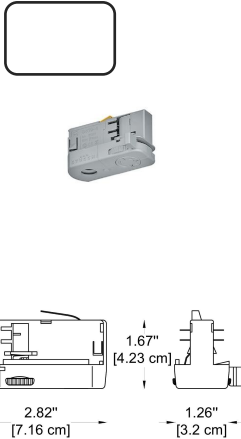

-351
Adapter
-BL - Black
-WH - White