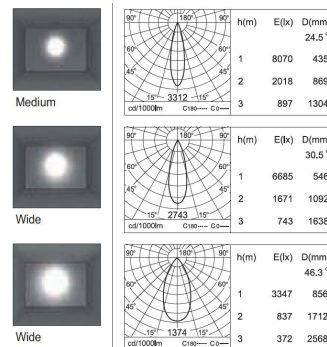

PHOTOMETRICS: