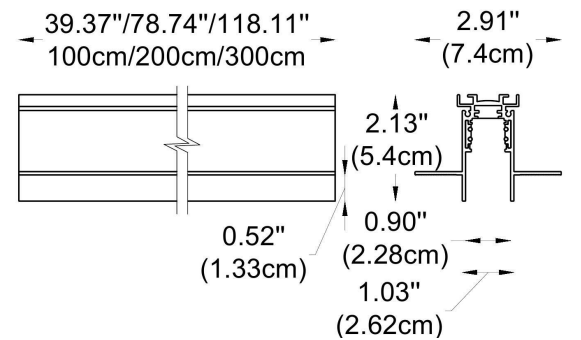

The system comes with two spotlight models: Ø 3.93" (10 cm) x H 3.97" (10.1 cm) and Ø 5" (12.7 cm) x H 3.97" (12.8 cm). These spotlights offer wattage options of 20W or 27W, with lens reflectors. Available in CCT options of 3000K and 4000K, they come with CRI choices of 80 or 90. The spotlights are available in white, black, or gray finishes.

HOW TO ORDER:

CODE:

Example:
CODE: BY-43-TR-1-01-BL-65290-01-W2-K30-C80-B1-WL

BY-43-TR-1-01-
BL-65290-01-
W2-K30-C80-
B1-WL

1 CHOOSE TRACK MODEL:

1-Circuit Track Profile

- 1-01 L: 39.4" (100 cm)
- 1-02 L: 78.7" (200 cm)
- 1-03 L: 118" (300 cm)

3-Circuit Track Profile

- 2-01 L: 39.4" (100 cm)
- 2-02 L: 78.7" (200 cm)
- 2-03 L: 118" (300 cm)

2 FINISH OPTION TRACK PROFILE:

- BL Black
- WH White

WWW.BULLARDCOLLECTION.COM

- TECHNICAL
- OUTDOOR
- DECORATIVE