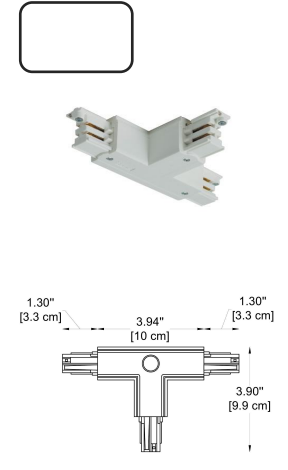

-310
T Connector
-BL - Black
-WH - White