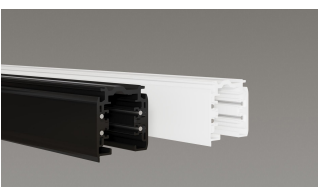

3-Circuit Track Profile

- -2-01 L: 39.4" (100 cm)
- -2-02 L: 78.7" (200 cm)
- -2-03 L: 118" (300 cm)

2 FINISH OPTION TRACK PROFILE:

- -BL Black
- -WH White

WWW.BULLARDCOLLECTION.COM

- TECHNICAL
- OUTDOOR
- DECORATIVE