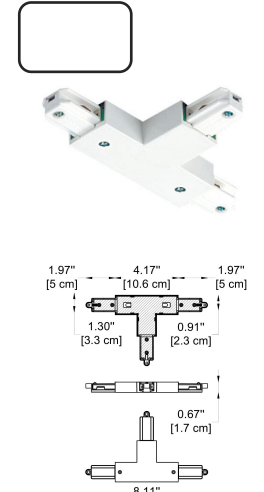

BY-43-TR-1-01-
BL-65360-K30-
C80-B1-WL

3 CHOOSE TRACK HEAD:

GENERAL INFORMATION

CODE - -65361
 Dimensions: Ø: 5" (12.7 cm) x H: 3.97" (12.8 cm)
 Housing: AL. Die-Casting, Electrostatic Powder Coating
 Reflector: Lens
 Light Source: LED (COB)
 Power & Currents: 27W / 700 mA

-106
End Cap
 -BL - Black
 -WH - White

-107
Straight Connector
 -BL - Black
 -WH - White

-108
L Connector
 -BL - Black
 -WH - White

-110
T Connector
 -BL - Black
 -WH - White

-111
X Connector
 -BL - Black
 -WH - White