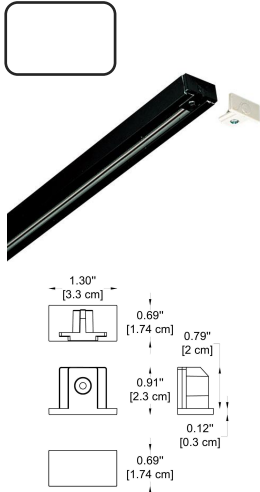

-106
End Cap
-BL - Black
-WH - White

-107
Straight Connector
-BL - Black
-WH - White