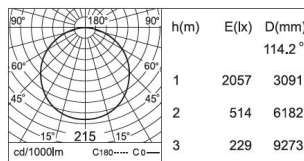

PHOTOMETRICS:

WWW.BULLARDCOLLECTION.COM

- TECHNICAL
- OUTDOOR
- DECORATIVE