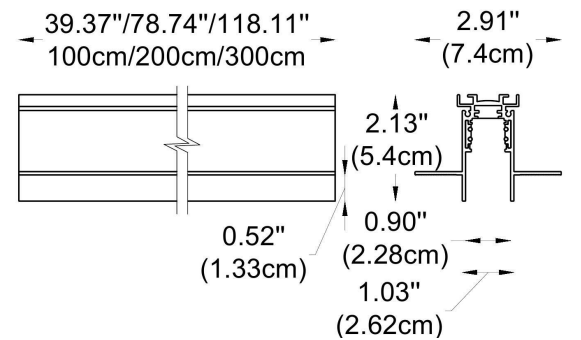

HOW TO ORDER:

CODE:

Example:
CODE: BY-43-TR-1-01-BL-65290-01-W2-K30-C80-B1-WL

BY-43-TR-1-01-
BL-65290-01-
W2-K30-C80-
B1-WL

1 CHOOSE TRACK MODEL:

1-Circuit Track Profile

- 1-01 L: 39.4" (100 cm)
- 1-02 L: 78.7" (200 cm)
- 1-03 L: 118" (300 cm)

Dimensions: Ø: 11.8" (30 cm) x H: 3.74" (9.5 cm)
Housing: AL. Die-Casting, Electrostatic Powder Coating
Cover: PC
Light Source: LED (SMD)
Power & Currents: 28W / 700 mA
Lumens: 2676 lm

CCT: **-K30 - 3000K**
-K40 - 4000K
-K50 - 5000K

Dimensions: Ø: 7.87" (20 cm) x H: 1.57" (4 cm)

Housing: AL. Die-Casting, Electrostatic Powder Coating

Cover: PC

Light Source: LED (SMD)

Power & Currents: 28W / 700 mA

Lumens: 2281 lm

CCT: **-K30 - 3000K**

-K40 - 4000K