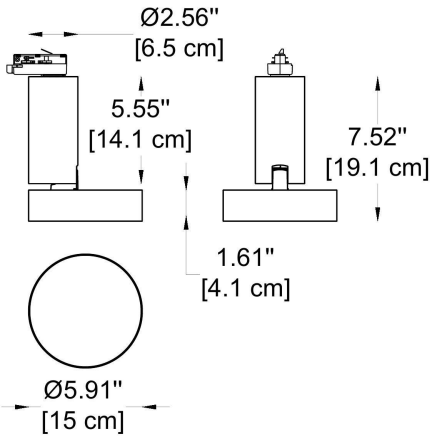

PROJECT

SPEC TYPE

NOTES

HOW TO ORDER:

CODE:

Example:
CODE: BY-43-TR-1-01-BL-65130-13-03-K30-C90-WL

BY-43-TR-1-01-
BL-65130-13-03-
K30-C90-WL

3 CHOOSE TRACK HEAD:

GENERAL INFORMATION

CODE - -65200

Dimensions: Ø: 23.62" (15 cm) x H: 1.61" (4.1 cm)

Housing: AL. Die-Casting, Electrostatic Powder Coating

Gear Box: AL. Die-Casting, Electrostatic Powder Coating

Cover: PC

Light Source: LED (SMD)

Power & Currents: 21W / 500 mA

Lumens: 1604 lm

CCT: -K30 - 3000K
-K40 - 4000K
-K50 - 5000K

CRI: -C80 - 80
-C90 - 90

Finish Options: -WL - White
-BL - Black

Operating temperature range - -20 to +40°C
Maintenance of lumen - L80 - 50 000 hours at 25 °C

PHOTOMETRICS:

WWW.BULLARDCOLLECTION.COM

- TECHNICAL
- OUTDOOR
- DECORATIVE

CONTACT US:

sales@gordonbullard.com
www.byiba.com
1 877-964-4646

WE WELCOME ALL CUSTOM ORDERS