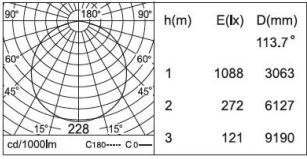

PHOTOMETRICS:

WWW.BULLARDCOLLECTION.COM

- TECHNICAL
- OUTDOOR
- DECORATIVE