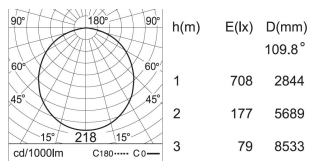

PHOTOMETRICS:

WWW.BULLARDCOLLECTION.COM

TECHNICAL

OUTDOOR

DECORATIVE