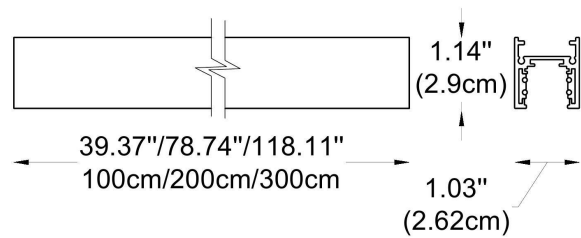

HOW TO ORDER:

CODE:

Example:
CODE: BY-43-TR-1-01-BL-65290-01-W2-K30-C80-B1-WL

BY-43-TR-1-01-
BL-65290-01-
W2-K30-C80-
B1-WL

1 CHOOSE TRACK MODEL:

1-Circuit Track Profile

- 1-01 L: 39.4" (100 cm)
- 1-02 L: 78.7" (200 cm)
- 1-03 L: 118" (300 cm)

Dimensions: Ø: 11.8" (30 cm) x H: 3.74" (9.5 cm)
Housing: AL. Die-Casting, Electrostatic Powder Coating
Cover: PC
Light Source: LED (SMD)
Power & Currents: 28W / 700 mA
Lumens: 2676 lm

CCT: **-K30 - 3000K**
-K40 - 4000K
-K50 - 5000K

Dimensions: Ø: 7.87" (20 cm) x H: 1.57" (4 cm)

Housing: AL. Die-Casting, Electrostatic Powder Coating

Cover: PC

Light Source: LED (SMD)

Power & Currents: 28W / 700 mA

Lumens: 2281 lm

CCT: **-K30 - 3000K**

-K40 - 4000K