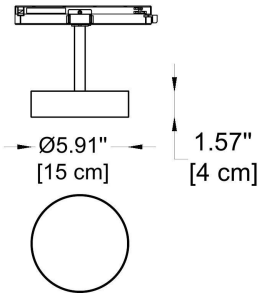

PROJECT

SPEC TYPE

NOTES

HOW TO ORDER:

Example:
CODE: BY-43-TR-1-01-BL-65130-13-03-K30-C90-WL

CODE:

BY-43-TR-1-01-
BL-65130-13-03-
K30-C90-WL

3 CHOOSE TRACK HEAD:

GENERAL INFORMATION

CODE - -65130-12
Dimensions: Ø: 5.91" (15 cm) x H: 1.57" (4 cm)
Housing: AL Die-Casting, Electrostatic Powder Coating
Cover: PC
Light Source: LED (SMD)
Power & Currents: 21W / 500 mA
Lumens: 1604 lm

CCT: -K30 - 3000K
-K40 - 4000K
-K50 - 5000K

CRI: -C80 - 80
-C90 - 90

Finish Options: -WL - White
-BL - Black

Operating temperature range - -20 to +40°C
Maintenance of lumen - L80 - 50 000 hours at 25 °C