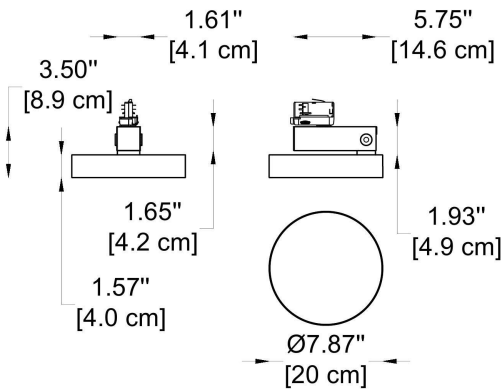

PROJECT

SPEC TYPE

NOTES

HOW TO ORDER:

Example:
CODE: BY-43-TR-1-01-BL-65130-13-03-K30-C90-WL

CODE:

BY-43-TR-1-01-
BL-65130-13-03-
K30-C90-WL

3 CHOOSE TRACK HEAD:

GENERAL INFORMATION

CODE - -65130-13-03
Dimensions: Ø: 7.87" (20 cm) x H: 3.5" (8.9 cm)
Housing: AL. Die-Casting, Electrostatic Powder Coating
Cover: PC
Light Source: LED (SMD)
Power & Currents: 24W / 600 mA
Lumens: 1971 lm

CCT: -K30 - 3000K
-K40 - 4000K
-K50 - 5000K

CRI: -C80 - 80
-C90 - 90

Finish Options: -WL - White
-BL - Black

Operating temperature range - -20 to +40°C
Maintenance of lumen - L80 - 50 000 hours at 25 °C

PHOTOMETRICS:

WWW.BULLARDCOLLECTION.COM

- TECHNICAL
- OUTDOOR
- DECORATIVE

WE WELCOME ALL CUSTOM ORDERS

CONTACT US:

sales@gordonbullard.com
www.byiba.com
1 877-964-4646