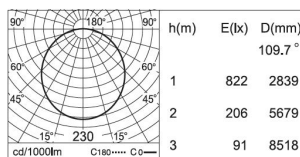

PHOTOMETRICS:

LED

IP20

WWW.BULLARDCOLLECTION.COM

TECHNICAL

OUTDOOR

DECORATIVE