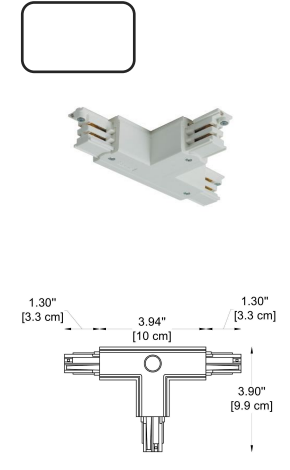

-310
T Connector
-BL - Black
-WH - White