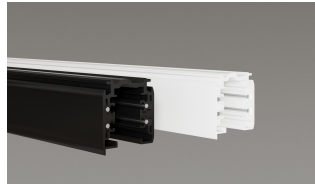

3-Circuit Track Profile

- -2-01 L: 39.4" (100 cm)
- -2-02 L: 78.7" (200 cm)
- -2-03 L: 118" (300 cm)

2 FINISH OPTION TRACK PROFILE:

- -BL Black
- -WH White

WWW.BULLARDCOLLECTION.COM

TECHNICAL

OUTDOOR

DECORATIVE