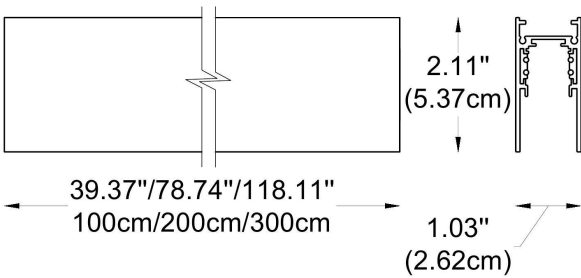

HOW TO ORDER:

CODE:

Example:
CODE: BY-43-TR-1-01-BL-65290-01-W2-K30-C80-B1-WL

BY-43-TR-1-01-
BL-65290-01-
W2-K30-C80-
B1-WL

1 CHOOSE TRACK MODEL:

1-Circuit Track Profile

- 1-01 L: 39.4" (100 cm)
- 1-02 L: 78.7" (200 cm)
- 1-03 L: 118" (300 cm)

Dimensions: Ø: 11.8" (30 cm) x H: 3.74" (9.5 cm)
Housing: AL. Die-Casting, Electrostatic Powder Coating
Cover: PC
Light Source: LED (SMD)
Power & Currents: 28W / 700 mA
Lumens: 2676 lm

CCT: **-K30 - 3000K**
-K40 - 4000K
-K50 - 5000K

Dimensions: Ø: 7.87" (20 cm) x H: 1.57" (4 cm)

Housing: AL. Die-Casting, Electrostatic Powder Coating

Cover: PC

Light Source: LED (SMD)

Power & Currents: 28W / 700 mA

Lumens: 2281 lm

CCT: **-K30 - 3000K**

-K40 - 4000K