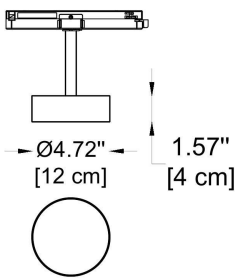

PROJECT

SPEC TYPE

NOTES

HOW TO ORDER:

CODE:

Example:
CODE: BY-43-TR-1-01-BL-65130-13-03-K30-C90-WL

BY-43-TR-1-01-
BL-65130-13-03-
K30-C90-WL

3 CHOOSE TRACK HEAD:

GENERAL INFORMATION

CODE - **-65130-11**

Dimensions: Ø: 4.72" (12 cm) x H: 1.57" (4 cm)

Housing: AL. Die-Casting, Electrostatic Powder Coating

Cover: PC

Light Source: LED (SMD)

Power & Currents: 13W / 350 mA

Lumens: 1104 lm

CCT: **-K30 - 3000K**

-K40 - 4000K

-K50 - 5000K

CRI: **-C80 - 80**

-C90 - 90

Finish Options: **-WL - White**

-BL - Black

Operating temperature range - -20 to +40°C

Maintenance of lumen - L80 - 50 000 hours at 25 °C