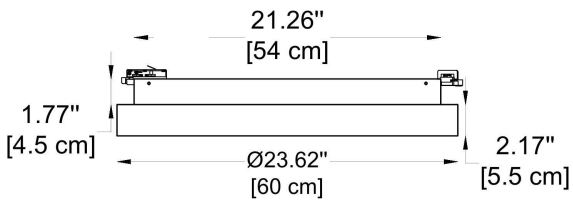

PROJECT

SPEC TYPE

NOTES

HOW TO ORDER:

Example:
CODE: BY-43-TR-1-01-BL-65130-13-03-K30-C90-WL

CODE:

BY-43-TR-1-01-
BL-65130-13-03-
K30-C90-WL

3 CHOOSE TRACK HEAD:

GENERAL INFORMATION

CODE - -65130-17-02
Dimensions: Ø: 23.62" (60 cm) x H: 2.17" (5.5 cm)
Housing: AL. Extrude, Electrostatic Powder Coating
Cover: PC
Light Source: LED (SMD)
Power & Currents: 65W / 1200 mA
Lumens: 5949 lm

CCT: **-K30** - 3000K
-K40 - 4000K
-K50 - 5000K

CRI: **-C80** - 80
-C90 - 90

Finish Options: **-WL** - White
-BL - Black

Operating temperature range - -20 to +40°C
Maintenance of lumen - L80 - 50 000 hours at 25 °C