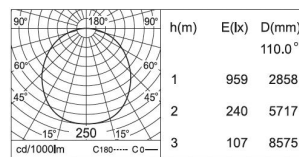

PHOTOMETRICS:

WWW.BULLARDCOLLECTION.COM

TECHNICAL

OUTDOOR

DECORATIVE