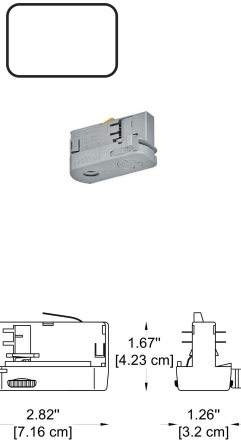

-308
L Connector
 -BL - Black
 -WH - White

-310
T Connector
 -BL - Black
 -WH - White

-311
X Connector
 -BL - Black
 -WH - White

-351
Adapter
 -BL - Black
 -WH - White

HOW TO ORDER:

Example:
 CODE: -305-BL