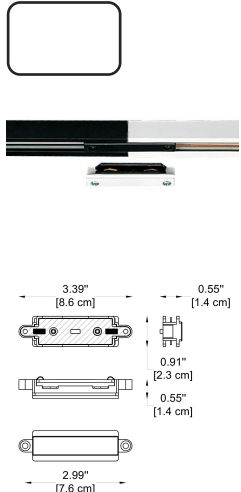

ACCESSORIES FOR 1 CIRCUIT TRACK:

-105
Feed-in Cap
-BL - Black
-WH - White

-106
End Cap
-BL - Black
-WH - White

-107
Straight Connector
-BL - Black
-WH - White

-108
L Connector
-BL - Black
-WH - White

-110
T Connector
-BL - Black
-WH - White

-111
X Connector
-BL - Black
-WH - White

-153
Adapter
-BL - Black
-WH - White

HOW TO ORDER:

Example:
CODE: 105-WH