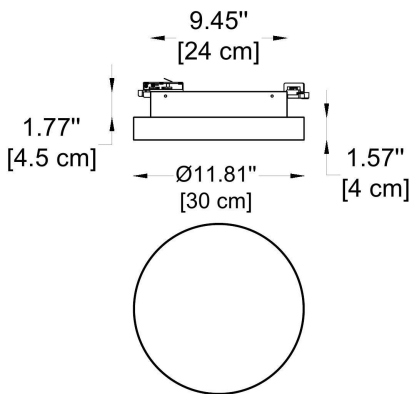

PROJECT

SPEC TYPE

NOTES

HOW TO ORDER:

Example:
CODE: BY-43-TR-1-01-BL-65130-13-03-K30-C90-WL

CODE:

BY-43-TR-1-01-
BL-65130-13-03-
K30-C90-WL

3 CHOOSE TRACK HEAD:

GENERAL INFORMATION

CODE - -65130-14-02

Dimensions: Ø: 11.81" (30 cm) x H: 1.57" (4 cm)

Housing: Steel, Electrostatic Powder Coating

Cover: PC

Light Source: LED (SMD)

Power & Currents: 28W / 700 mA

Lumens: 2676 lm

CCT: -K30 - 3000K
-K40 - 4000K
-K50 - 5000K

CRI: -C80 - 80
-C90 - 90

Finish Options: -WL - White
-BL - Black

Operating temperature range - -20 to +40°C
Maintenance of lumen - L80 - 50 000 hours at 25 °C

PHOTOMETRICS:

WWW.BULLARDCOLLECTION.COM

TECHNICAL

OUTDOOR

DECORATIVE

WE WELCOME ALL CUSTOM ORDERS

CONTACT US:

sales@gordonbullard.com
www.byiba.com
1 877-964-4646