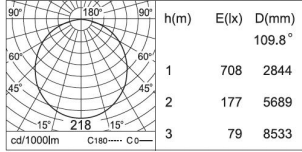

PHOTOMETRICS:

WWW.BULLARDCOLLECTION.COM

- TECHNICAL
- OUTDOOR
- DECORATIVE