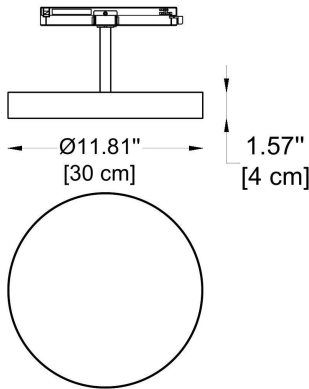

PROJECT

SPEC TYPE

NOTES

HOW TO ORDER:

CODE:

Example:
CODE: BY-43-TR-1-01-BL-65130-13-03-K30-C90-WL

BY-43-TR-1-01-
BL-65130-13-03-
K30-C90-WL

3 CHOOSE TRACK HEAD:

GENERAL INFORMATION

CODE - -65130-14
Dimensions: Ø: 11.81" (30 cm) x H: 1.57" (4 cm)
Housing: Steel, Electrostatic Powder Coating
Cover: PC
Light Source: LED (SMD)
Power & Currents: 28W / 700 mA
Lumens: 2676 lm

CCT: -K30 - 3000K
-K40 - 4000K
-K50 - 5000K

CRI: -C80 - 80
-C90 - 90

Finish Options: -WL - White
-BL - Black

Operating temperature range - -20 to +40°C
Maintenance of lumen - L80 - 50 000 hours at 25 °C

PHOTOMETRICS:

WWW.BULLARDCOLLECTION.COM

- TECHNICAL
- OUTDOOR
- DECORATIVE

CONTACT US:

sales@gordonbullard.com
www.byiba.com
1 877-964-4646

WE WELCOME ALL CUSTOM ORDERS