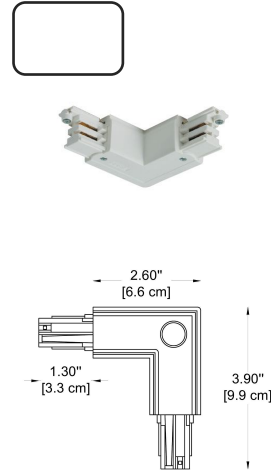

-308
L Connector
-BL - Black
-WH - White