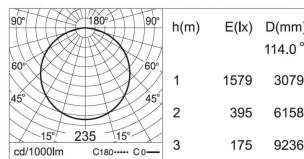

PHOTOMETRICS:

WWW.BULLARDCOLLECTION.COM

- TECHNICAL
- OUTDOOR
- DECORATIVE