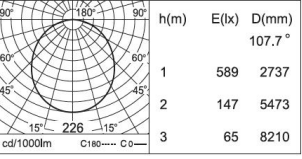

PHOTOMETRICS:

WWW.BULLARDCOLLECTION.COM

- TECHNICAL
- OUTDOOR
- DECORATIVE