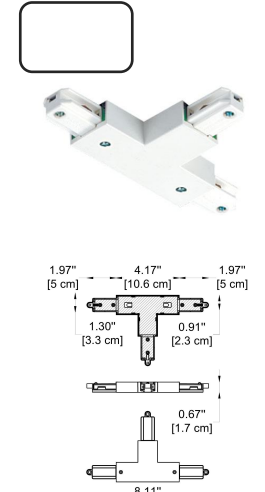

Dimensions: Ø: 23.62" (15 cm) x H: 1.61" (4.1 cm)

Housing: AL. Die-Casting, Electrostatic Powder Coating

Gear Box: AL. Die-Casting, Electrostatic Powder Coating

Cover: PC

Light Source: LED (SMD)

Power & Currents: 21W / 500 mA

-106
End Cap
 -BL - Black
 -WH - White

-107
Straight Connector
 -BL - Black
 -WH - White

-108
L Connector
 -BL - Black
 -WH - White

-110
T Connector
 -BL - Black
 -WH - White

-111
X Connector
 -BL - Black
 -WH - White