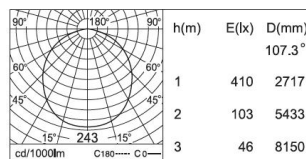

PHOTOMETRICS:

WWW.BULLARDCOLLECTION.COM

TECHNICAL

OUTDOOR

DECORATIVE