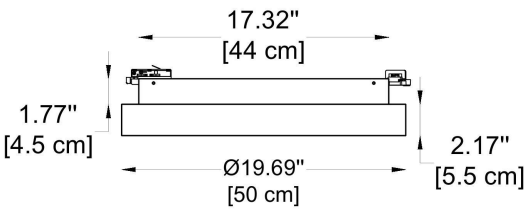

PROJECT

SPEC TYPE

NOTES

HOW TO ORDER:

Example:
CODE: BY-43-TR-1-01-BL-65130-13-03-K30-C90-WL

CODE:

BY-43-TR-1-01-
BL-65130-13-03-
K30-C90-WL

3 CHOOSE TRACK HEAD:

GENERAL INFORMATION

CODE - -65130-16-02
Dimensions: Ø: 19.69" (50 cm) x H: 2.17" (5.5 cm)
Housing: AL. Extrude, Electrostatic Powder Coating
Cover: PC
Light Source: LED (SMD)
Power & Currents: 47W / 980 mA
Lumens: 4300 lm

CCT: -K30 - 3000K
-K40 - 4000K
-K50 - 5000K

CRI: -C80 - 80
-C90 - 90

Finish Options: -WL - White
-BL - Black

Operating temperature range - -20 to +40°C
Maintenance of lumen - L80 - 50 000 hours at 25 °C