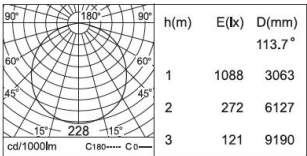

PHOTOMETRICS:

WWW.BULLARDCOLLECTION.COM

- TECHNICAL
- OUTDOOR
- DECORATIVE