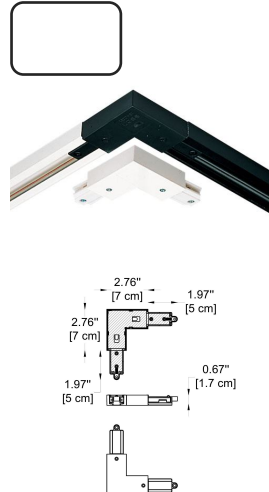

-108
L Connector
-BL - Black
-WH - White