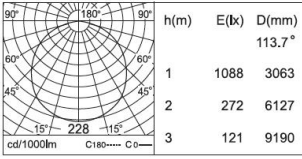

PHOTOMETRICS:

WWW.BULLARDCOLLECTION.COM

- TECHNICAL
- OUTDOOR
- DECORATIVE