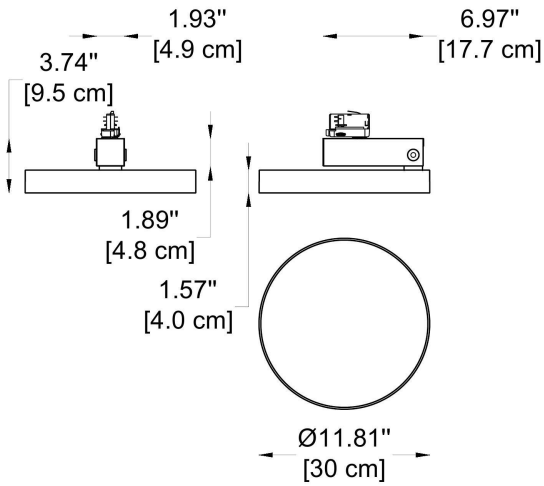

PROJECT

SPEC TYPE

NOTES

HOW TO ORDER:

Example:
CODE: BY-43-TR-1-01-BL-65130-13-03-K30-C90-WL

CODE:

BY-43-TR-1-01-
BL-65130-13-03-
K30-C90-WL

3 CHOOSE TRACK HEAD:

GENERAL INFORMATION

CODE - **-65130-14-03**

Dimensions: Ø: 11.8" (30 cm) x H: 3.74" (9.5 cm)
Housing: AL. Die-Casting, Electrostatic Powder Coating
Cover: PC
Light Source: LED (SMD)
Power & Currents: 28W / 700 mA
Lumens: 2676 lm

CCT: **-K30 - 3000K**
-K40 - 4000K
-K50 - 5000K

CRI: **-C80 - 80**
-C90 - 90

Finish Options: **-WL - White**
-BL - Black

Operating temperature range - -20 to +40°C
Maintenance of lumen - L80 - 50 000 hours at 25 °C

PHOTOMETRICS:

WWW.BULLARDCOLLECTION.COM

TECHNICAL

OUTDOOR

DECORATIVE

CONTACT US:

sales@gordonbullard.com
www.byiba.com
1 877-964-4646

WE WELCOME ALL CUSTOM ORDERS