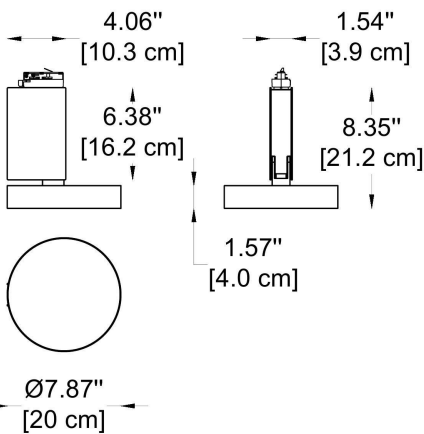

PROJECT

SPEC TYPE

NOTES

HOW TO ORDER:

CODE:

Example:
CODE: BY-43-TR-1-01-BL-65130-13-03-K30-C90-WL

BY-43-TR-1-01-
BL-65130-13-03-
K30-C90-WL

3 CHOOSE TRACK HEAD:

GENERAL INFORMATION

CODE - **-65130-01**

Dimensions: Ø: 7.87" (20 cm) x H: 1.57" (4 cm)

Housing: AL. Die-Casting, Electrostatic Powder Coating

Cover: PC

Light Source: LED (SMD)

Power & Currents: 28W / 700 mA

Lumens: 2281 lm

CCT: **-K30 - 3000K**

-K40 - 4000K

-K50 - 5000K

CRI: **-C80 - 80**

-C90 - 90

Finish Options: **-WL - White**

-BL - Black

-GR - Gray

Operating temperature range - -20 to +40°C

Maintenance of lumen - L80 - 50 000 hours at 25 °C

PHOTOMETRICS:

LED

IP20

WWW.BULLARDCOLLECTION.COM

TECHNICAL

OUTDOOR

DECORATIVE

WE WELCOME ALL CUSTOM ORDERS

CONTACT US:

sales@gordonbullard.com

www.byiba.com

1 877-964-4646