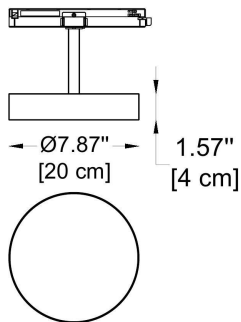

PROJECT

SPEC TYPE

NOTES

HOW TO ORDER:

CODE:

Example:
CODE: BY-43-TR-1-01-BL-65130-13-03-K30-C90-WL

BY-43-TR-1-01-
BL-65130-13-03-
K30-C90-WL

3 CHOOSE TRACK HEAD:

GENERAL INFORMATION

CODE - -65130-13
Dimensions: Ø: 7.87" (20 cm) x H: 1.57" (4 cm)
Housing: AL. Die-Casting, Electrostatic Powder Coating
Cover: PC
Light Source: LED (SMD)
Power & Currents: 24W / 600 mA
Lumens: 1971 lm

CCT: -K30 - 3000K
-K40 - 4000K
-K50 - 5000K

CRI: -C80 - 80
-C90 - 90

Finish Options: -WL - White
-BL - Black

Operating temperature range - -20 to +40°C
Maintenance of lumen - L80 - 50 000 hours at 25 °C