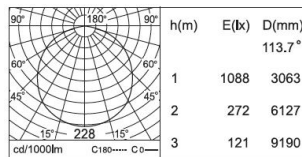

PHOTOMETRICS:

WWW.BULLARDCOLLECTION.COM

TECHNICAL

OUTDOOR

DECORATIVE