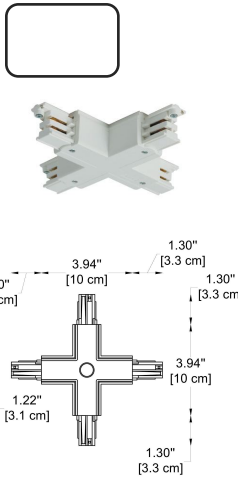

-311
X Connector
-BL - Black
-WH - White