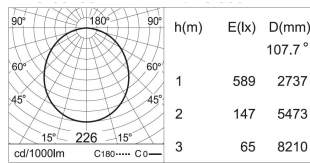

PHOTOMETRICS:

WWW.BULLARDCOLLECTION.COM

TECHNICAL

OUTDOOR

DECORATIVE