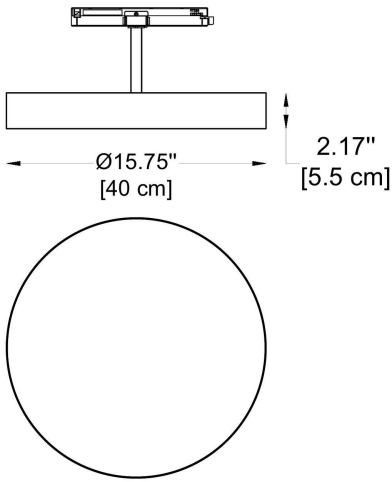

GENERAL INFORMATION

CODE - -65130-14
 Dimensions: Ø: 11.81" (30 cm) x H: 1.57" (4 cm)
 Housing: Steel, Electrostatic Powder Coating
 Cover: PC
 Light Source: LED (SMD)
 Power & Currents: 28W / 700 mA
 Lumens: 2676 lm

Dimensions: Ø: 11.81" (30 cm) x H: 1.57" (4 cm)

Housing: Steel, Electrostatic Powder Coating

Cover: PC

Light Source: LED (SMD)

Power & Currents: 28W / 700 mA

Lumens: 2676 lm

CCT: -K30 - 3000K
-K40 - 4000K
-K50 - 5000K

HOW TO ORDER:

CODE:

Example:
CODE: BY-43-TR-1-01-BL-65130-13-03-K30-C90-WL

BY-43-TR-1-01-
BL-65130-13-03-
K30-C90-WL

3 CHOOSE TRACK HEAD:

GENERAL INFORMATION

CODE - -65130-15
 Dimensions: Ø: 15.75" (40 cm) x H: 1.57" (4 cm)
 Housing: Steel, Electrostatic Powder Coating
 Light Source: LED (SMD)
 Power & Currents: 35W / 800 mA
 Lumens: 3134 lm