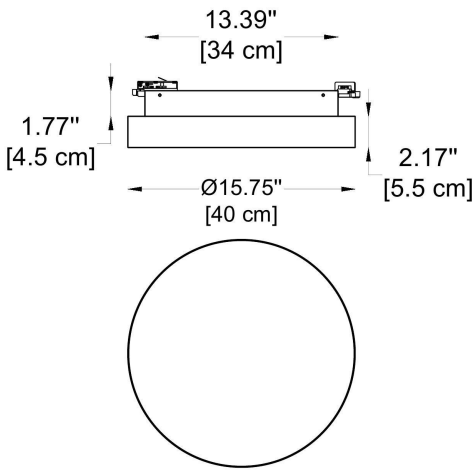

GENERAL INFORMATION

CODE - -65130-14
 Dimensions: Ø: 11.81" (30 cm) x H: 1.57" (4 cm)
 Housing: Steel, Electrostatic Powder Coating
 Cover: PC
 Light Source: LED (SMD)
 Power & Currents: 28W / 700 mA
 Lumens: 2676 lm

Dimensions: Ø: 11.81" (30 cm) x H: 1.57" (4 cm)

Housing: Steel, Electrostatic Powder Coating

Cover: PC

Light Source: LED (SMD)

Power & Currents: 28W / 700 mA

Lumens: 2676 lm

CCT: -K30 - 3000K
-K40 - 4000K
-K50 - 5000K

HOW TO ORDER:

CODE:

Example:
CODE: BY-43-TR-1-01-BL-65130-13-03-K30-C90-WL

BY-43-TR-1-01-
BL-65130-13-03-
K30-C90-WL

3 CHOOSE TRACK HEAD:

GENERAL INFORMATION

CODE - -65130-15
 Dimensions: Ø: 15.75" (40 cm) x H: 1.57" (4 cm)
 Housing: Steel, Electrostatic Powder Coating
 Light Source: LED (SMD)
 Power & Currents: 35W / 800 mA
 Lumens: 3134 lm

NOTES

HOW TO ORDER:

CODE:

Example:
CODE: BY-43-TR-1-01-BL-65130-13-03-K30-C90-WL

BY-43-TR-1-01-
BL-65130-13-03-
K30-C90-WL

3 CHOOSE TRACK HEAD:

GENERAL INFORMATION

CODE - -65130-15-02
 Dimensions: Ø: 15.75" (40 cm) x H: 2.17" (5.5 cm)
 Housing: Steel, Electrostatic Powder Coating
 Light Source: LED (SMD)
 Power & Currents: 35W / 800 mA
 Lumens: 3134 lm