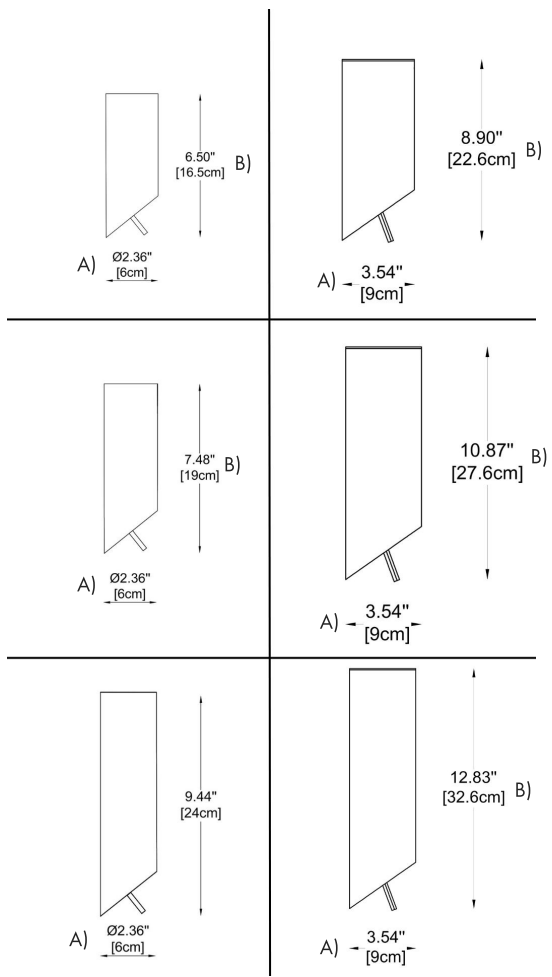

HOW TO ORDER:

CODE:

Example:
CODE: BY-1100-CL-16-10W-K30-DIM-RAL1020

BY-834-CL-A-10W-K30-DIM-40-RAL1020

1 MODEL:

- 16 A) Diameter - Ø: 3.62" (9 cm)
B) Height - H: 8.9" (22.5 cm)
- 19 A) Diameter - Ø: 3.62" (9 cm)
B) Height - H: 10.9" (27.5 cm)
- 24 A) Diameter - Ø: 3.62" (9 cm)
B) Height - H: 12.9" (32.5 cm)
- 22 A) Diameter - Ø: 2.36" (6 cm)
B) Height - H: 6.5" (16.5 cm)
- 27 A) Diameter - Ø: 2.36" (6 cm)
B) Height - H: 7.5" (19 cm)
- 32 A) Diameter - Ø: 2.36" (6 cm)
B) Height - H: 9.5" (24 cm)

2 LIGHT SOURCE:

- 10W LED / 10W / 750 lm / CRI90
- 15W LED / 15W / 1125 lm / CRI90
- 20W LED / 20W / 1500 lm / CRI 90
- GU GU10 / max. 10W / CRI 90

3 CCT: (only for LED models)

- K27 2700K
- K30 3000K
- K40 4000K