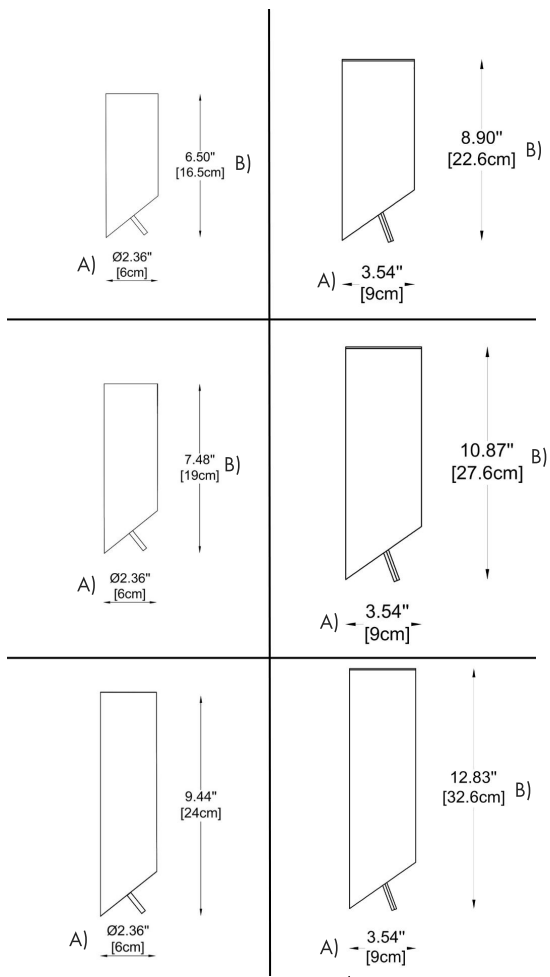

HOW TO ORDER:

CODE:

Example:
CODE: BY-1100-CL-16-10W-K30-DIM-RAL1020

BY-834-CL-A-10W-K30-DIM-40-RAL1020

1 MODEL:

- 16 A) Diameter - Ø: 3.62" (9 cm)
B) Height - H: 8.9" (22.5 cm)
- 19 A) Diameter - Ø: 3.62" (9 cm)
B) Height - H: 10.9" (27.5 cm)
- 24 A) Diameter - Ø: 3.62" (9 cm)
B) Height - H: 12.9" (32.5 cm)
- 22 A) Diameter - Ø: 2.36" (6 cm)
B) Height - H: 6.5" (16.5 cm)
- 27 A) Diameter - Ø: 2.36" (6 cm)
B) Height - H: 7.5" (19 cm)
- 32 A) Diameter - Ø: 2.36" (6 cm)
B) Height - H: 9.5" (24 cm)

2 LIGHT SOURCE:

- 10W LED / 10W / 750 lm / CRI90
- 15W LED / 15W / 1125 lm / CRI90
- 20W LED / 20W / 1500 lm / CRI 90
- GU GU10 / max. 10W / CRI 90

3 CCT: (only for LED models)

- K27 2700K
- K30 3000K
- K40 4000K

HOW TO ORDER:

CODE:

Example:
CODE: BY-1100-CL-16-10W-K30-DIM-RAL1020

BY-834-CL-A-10W-K30-DIM-40-RAL1020

4 DIMMING OPTIONS: (only for LED models)

- NON Non-Dimmable
- DIM 0-10V

5 FINISH OPTIONS:

- RAL 1020 Olive
- RAL 9003 White
- RAL 9002 Vanilla
- RAL 9005 Black
- RAL 1011 Chocolate
- RAL 6090 Pistachio
- RAL 5013 Indigo
- RAL 1015 Beige
- RAL 8011 Dark Brown
- RAL 040 90 10 Flamingo pink
- RAL 240 08 15 Light blue