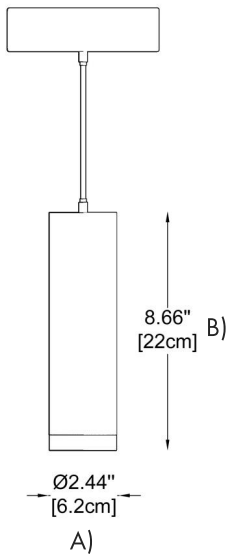

The Vistix pendant cylinder lighting fixture offers a sleek and modern design, perfect for indoor environments. Made from aluminum and available in sand white or matte black finishes, it features a compact size of \varnothing 2.44" x H 8.66". Powered by a 20W LED (500 mA) with 1400 lm output and CRI 80, it delivers a beam angle ranging from 18° to 60°. With CCT options of 2700K, 3000K, and 4000K, this fixture supports 0-10V dimming or non-dimmable settings. Rated IP20, it operates on 110-277V and is ETL certified for safety and quality. Ideal for pendant mounting in modern interiors.

SPEC TYPE

NOTES

HOW TO ORDER:

Example:
CODE: BY-52502-CL-BM-K30-DIM

CODE:

BY-52502-CL-BM-K30-DIM

1 DIMENSIONS:

A) Diameter - Ø: 2.44" (6.2 cm)
B) Height - H: 8.66" (22 cm)