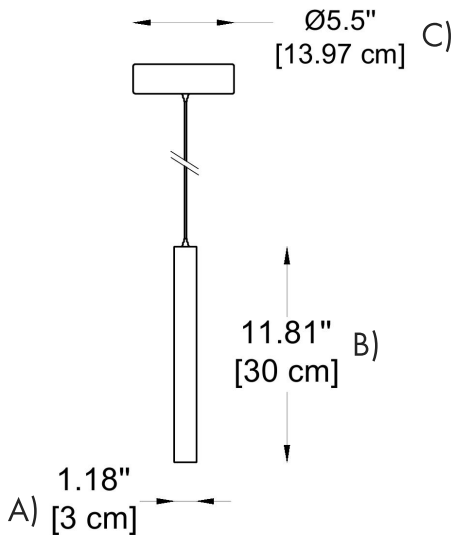

## GENERAL INFORMATION:

The Velora suspended lighting fixture combines modern and minimalist design, crafted from aluminum with a sleek diameter of  $\varnothing$  1.20" (3 cm) and height of 11.8" (30 cm). Available in white or black finishes, it features a 6W LED light source with CRI 90 for superior light quality. Operating on DC48V, the Velora offers customizable dimming options including 0-10V, DALI, or non-dimmable settings, and is available in 2700K, 3000K, and 4000K CCT options. ETL certified, it is designed for indoor environments, making it a versatile suspended lighting solution.

Example:  
CODE: BY-HS40I-30-CL-45-K30-BL-DIM

BY-HS40I-30-CL-B1-K30-DIM

1 DIMENSIONS:

- A) Diameter - Ø: 1.20" (3 cm)
- B) Height - H: 11.8" (30 cm)
- C) Canopy - Ø: 5.5" (14 cm)

2 LIGHT SOURCE:

LED / 6W / CRI 90

3 BEAM ANGLE:

- B1 24°
- B2 36°

4 CCT:

- K27 2700K
- K30 3000K
- K40 4000K

5 FINISH OPTIONS:

- BL Black
- WH White

6 DIMMING OPTIONS:

- DIM 0-10V
- NON Non-Dimmable
- DALI DALI