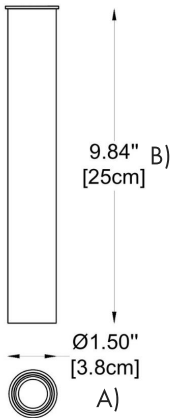

GENERAL INFORMATION:

The Torch Collection Cylinder Lighting Fixture offers a sleek, minimalist design with two versatile mounting options: recessed and pendant. Made from durable aluminum and finished with epoxy-polyester coating, it comes in silk white or matte black finishes. Featuring an anodized aluminum inner ring (black or bronze) and a 26° aspherical glass lens, it delivers precise light control. The recessed version is available in two sizes: Ø 1.5" x H 3.9" and Ø 1.5" x H 9.8". It features an 8.6W COB LED light source (1100 lm, CRI>90) and offers color temperatures of 2700K, 3000K, and 4000K. The fixture is IP20 rated for indoor use and comes with optional 0-10V dimming or non-dimmable options.

**HOW TO ORDER:**

**CODE:**

Example:  
CODE: BY-2015-CL-01-BB-K30-DIM

BY-2015-CL-01-BB-K30-DIM

**1 MODEL:**

- 01 A) Diameter - Ø: 1.5" (3.5 cm)  
B) Height - H: 3.9" (9.9 cm)
- 02 A) Diameter - Ø: 1.5" (3.5 cm)  
B) Height - H: 9.8" (25 cm)