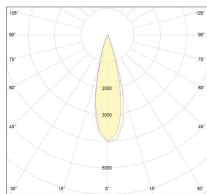

5 PHOTOMETRIC:

WWW.BULLARDCOLLECTION.COM

- TECHNICAL
- OUTDOOR
- DECORATIVE