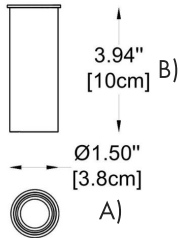

**HOW TO ORDER:**

**CODE:**

Example:  
CODE: BY-2015-CL-01-BB-K30-DIM

BY-2015-CL-01-BB-K30-DIM

**1 MODEL:**

- 01 A) Diameter - Ø: 1.5" (3.5 cm)  
B) Height - H: 3.9" (9.9 cm)
- 02 A) Diameter - Ø: 1.5" (3.5 cm)  
B) Height - H: 9.8" (25 cm)