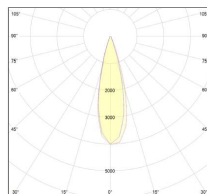

5 PHOTOMETRIC:

WWW.BULLARDCOLLECTION.COM

- TECHNICAL
- OUTDOOR
- DECORATIVE