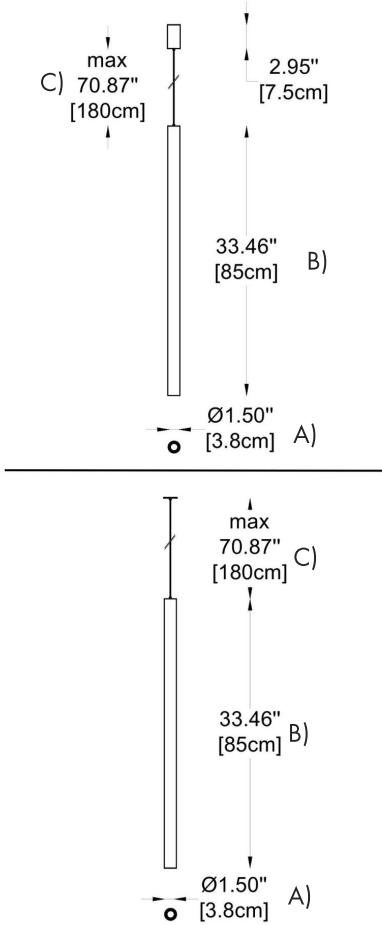

PROJECT

SPEC TYPE

NOTES

HOW TO ORDER:

CODE:

Example:
CODE: BY-2016-CL-01-BB-K30-DIM

BY-2016-
CL-01-BB-
K30-DIM

1 MODEL:

-01 A) Diameter - Ø: 1.5" (3.5 cm)
B) Height - H: 3.9" (85 cm)
C) Cable - H: max. 71" (180 cm)

-02 A) Diameter - Ø: 1.5" (3.5 cm)
B) Height - H: 9.8" (25 cm)
C) Cable - H: max. 71" (180 cm)

2 LIGHT SOURCE:

LED / 8.6W / 250mA / 1100 lm / CRI 90 / 3000K

3 FINISH OPTIONS:

- -BB Black + black ring
- -WB White + black ring
- -BBR Black + bronze ring
- -WBR White + bronze ring

3 CCT:

- -K27 2700K
- -K30 3000K
- -K40 4000K

4 DIMMING OPTIONS:

- -DIM 0-10V
- -NON Non-Dimmable

5 PHOTOMETRIC:

WWW.BULLARDCOLLECTION.COM

- TECHNICAL
- OUTDOOR
- DECORATIVE

CONTACT US:

sales@gordonbullard.com
www.byiba.com
1 877-964-4646

WE WELCOME ALL CUSTOM ORDERS