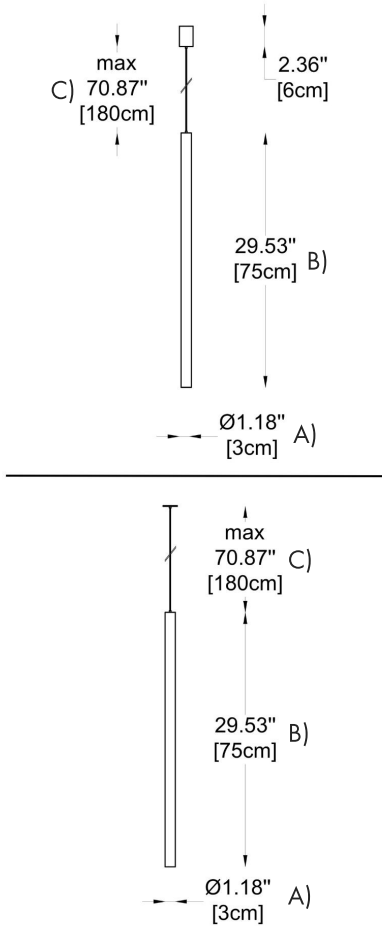

PROJECT

SPEC TYPE

NOTES

HOW TO ORDER:

CODE:

Example:
CODE: BY-139-CL-MB-K30-DIM

BY-139-CL-
MB-K30-DIM

1 DIMENSIONS:

A) Diameter - Ø: 1.8" (3 cm)
B) Height - H: 29.5" (75 cm)
C) Cable - H: max. 71" (180 cm)

2 LIGHT SOURCE:

LED / 5.5W / 700 lm / CRI 90 / 3000K

3 FINISH OPTIONS:

-MB Matt Black
-SW Silk White
-BR Bronze

3 CCT:

-K27 2700K
-K30 3000K
-K40 4000K

4 DIMMING OPTIONS:

-DIM 0-10V
-NON Non-Dimmable