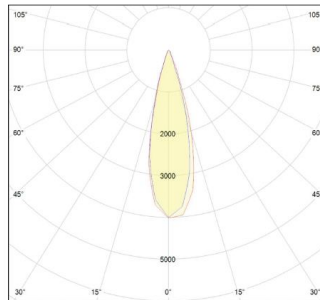

5 PHOTOMETRIC:

WWW.BULLARDCOLLECTION.COM

TECHNICAL

OUTDOOR

DECORATIVE

CONTACT US:

sales@gordonbullard.com
www.byiba.com
1 877-964-4646

WE WELCOME ALL CUSTOM ORDERS