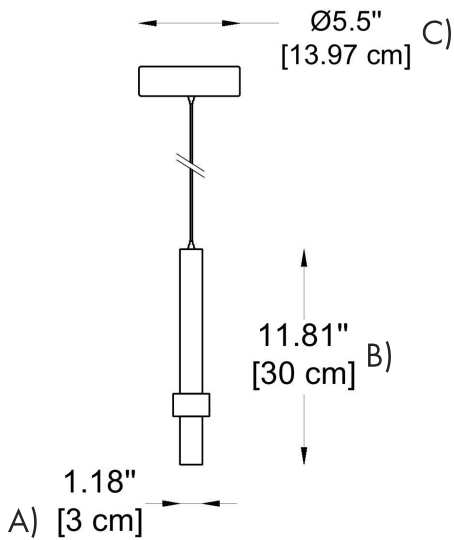

PROJECT

SPEC TYPE

NOTES

HOW TO ORDER:

CODE:

Example:
CODE: BY-HS40I-50-CL-B1-K30-BL-DIM

BY-HS40I-50-CL-B1-K30-DIM

1 DIMENSIONS:

- A) Diameter - Ø: 1.96" (5 cm)
- B) Height - H: 11.8" (30 cm)
- C) Canopy - Ø: 5.5" (14 cm)

2 LIGHT SOURCE:

LED / 6W / CRI 90

3 BEAM ANGLE:

- -B1 24°
- -B2 36°

4 CCT and LUMINOUS FLUX:

- -K27 2700K = 360 lm
- -K30 3000K = 370 lm
- -K40 4000K = 390 lm

5 FINISH OPTIONS:

- -BL Black
- -WH White
- -CUS Custom on request*

6 DIMMING OPTIONS:

- -DIM 0-10V
- -NON Non-Dimmable
- -DALI DALI

WWW.BULLARDCOLLECTION.COM

- TECHNICAL
- OUTDOOR
- DECORATIVE

WE WELCOME ALL CUSTOM ORDERS

CONTACT US:

sales@gordonbullard.com
www.byiba.com
1 877-964-4646