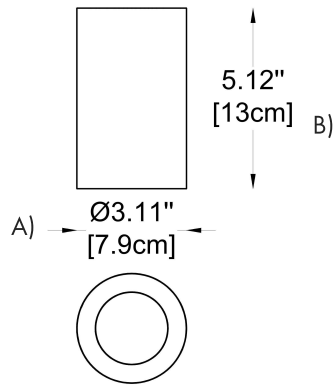

PROJECT

SPEC TYPE

NOTES

HOW TO ORDER:

CODE:

Example:
CODE: BY-131-CL-SL

BY-131-CL-SL

1 DIMENSIONS:

A) Diameter - Ø: 3.11" (8 cm)
B) Height - H: 5.1" (13 cm)

2 LIGHT SOURCE:

GU10 / 1 x max 50W

3 FINISH OPTIONS:

-SL Silver
-WH White

WWW.BULLARDCOLLECTION.COM

TECHNICAL

OUTDOOR

DECORATIVE

WE WELCOME ALL CUSTOM ORDERS

CONTACT US:

sales@gordonbullard.com
www.byiba.com
1 877-964-4646