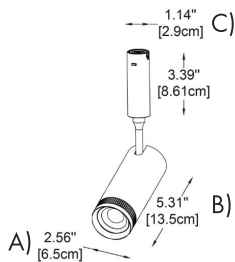

PROJECT

SPEC TYPE

NOTES