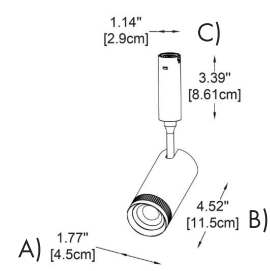

Example:  
CODE: BY-HM40SZ-CL-45-K30-BL-DIM

BY-HM40SZ-CL-45-K30-BL-DIM

**1 MODEL:**

- 45 A) Diameter - Ø: 1.77" (4.5 cm)  
B) Height - H: 4.5" (11.5 cm)  
C) Canopy - Ø: 1.14" (2.9 cm) x H: 3.4" (8.6")
- 55 A) Diameter - Ø: 2.17" (5.5 cm)  
B) Height - H: 4.75" (12 cm)  
C) Canopy - Ø: 1.14" (2.9 cm) x H: 3.4" (8.6")
- 65 A) Diameter - Ø: 2.56" (6.5 cm)  
B) Height - H: 5.3" (13.5 cm)  
C) Canopy - Ø: 1.14" (2.9 cm) x H: 3.4" (8.6")

## 6 PHOTOMETRICS

Beam angle : 15°

Height	Ray Max	Angle: 14.78deg	Diameter
1m	2813.46511x		25.94cm
2m	703.410031x		51.89cm
3m	312.645351x		77.83cm
4m	175.825511x		103.77cm
5m	112.514331x		129.71cm
6m	78.1511341x		155.65cm
7m	57.4243231x		181.59cm
8m	43.9643771x		207.53cm
9m	34.7350331x		233.48cm
10m	28.1340811x		259.43cm

Beam angle : 45°

Height	Ray Max	Angle: 49.99deg	Diameter
1m	370.470121x		91.10cm
2m	93.1014751x		182.20cm
3m	41.3840581x		273.30cm
4m	23.2836891x		364.40cm
5m	14.9023611x		455.50cm
6m	10.3414391x		546.60cm
7m	7.60012041x		637.70cm
8m	5.81992221x		728.80cm
9m	4.59872881x		819.90cm
10m	3.72453051x		911.00cm