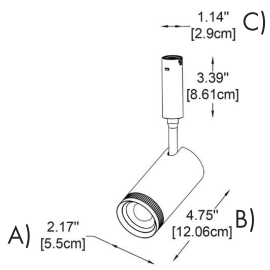

Example:  
CODE: BY-HM40SZ-CL-45-K30-BL-DIM

BY-HM40SZ-CL-45-K30-BL-DIM

**1 MODEL:**

- 45 A) Diameter - Ø: 1.77" (4.5 cm)  
B) Height - H: 4.5" (11.5 cm)  
C) Canopy - Ø: 1.14" (2.9 cm) x H: 3.4" (8.6")
- 55 A) Diameter - Ø: 2.17" (5.5 cm)  
B) Height - H: 4.75" (12 cm)  
C) Canopy - Ø: 1.14" (2.9 cm) x H: 3.4" (8.6")
- 65 A) Diameter - Ø: 2.56" (6.5 cm)  
B) Height - H: 5.3" (13.5 cm)  
C) Canopy - Ø: 1.14" (2.9 cm) x H: 3.4" (8.6")

## 6 PHOTOMETRICS

Beam angle : 15°

Height	Ray Max	Angle: 14.78deg	Diameter
1m	2813.46511x		25.94cm
2m	703.410031x		51.89cm
3m	312.645351x		77.83cm
4m	175.825511x		103.77cm
5m	112.514331x		129.71cm
6m	78.1511341x		155.65cm
7m	57.4243231x		181.59cm
8m	43.9643771x		207.53cm
9m	34.7350331x		233.48cm
10m	28.1340811x		259.43cm

Beam angle : 45°

Height	Ray Max	Angle: 49.99deg	Diameter
1m	370.470121x		91.10cm
2m	93.1014751x		182.20cm
3m	41.3840581x		273.30cm
4m	23.2836891x		364.40cm
5m	14.9023611x		455.50cm
6m	10.3414391x		546.60cm
7m	7.60012041x		637.70cm
8m	5.81992221x		728.80cm
9m	4.59872881x		819.90cm
10m	3.72453051x		911.00cm