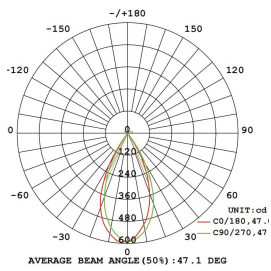

## 6 PHOTOMETRICS

Beam angle : 15°

Height	Ray Max	Angle: 14.78deg	Diameter
1m	2813.46511x		25.94cm
2m	703.410031x		51.89cm
3m	312.645351x		77.83cm
4m	175.825511x		103.77cm
5m	112.514331x		129.71cm
6m	78.1511341x		155.65cm
7m	57.4243231x		181.59cm
8m	43.9643771x		207.53cm
9m	34.7350331x		233.48cm
10m	28.1340811x		259.43cm

Beam angle : 45°

Height	Ray Max	Angle: 49.99deg	Diameter
1m	370.470121x		91.10cm
2m	93.1014751x		182.20cm
3m	41.3840581x		273.30cm
4m	23.2836891x		364.40cm
5m	14.9023611x		455.50cm
6m	10.3414391x		546.60cm
7m	7.60012041x		637.70cm
8m	5.81992221x		728.80cm
9m	4.59872881x		819.90cm
10m	3.72453051x		911.00cm