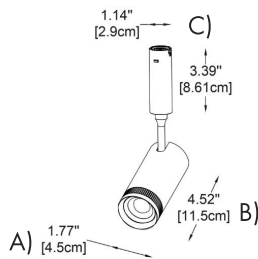

PROJECT

SPEC TYPE

NOTES