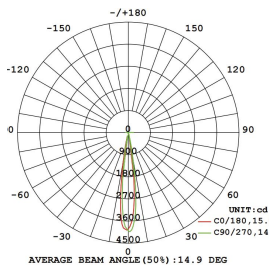

## 6 PHOTOMETRICS

Beam angle : 15°

Height	Ray Max	Angle: 14.78deg	Diameter
1m	2813.46511x		25.94cm
2m	703.410031x		51.89cm
3m	312.645351x		77.83cm
4m	175.825511x		103.77cm
5m	112.514331x		129.71cm
6m	78.1511341x		155.65cm
7m	57.4243231x		181.59cm
8m	43.9643771x		207.53cm
9m	34.7350331x		233.48cm
10m	28.1340811x		259.43cm

Beam angle : 45°

Height	Ray Max	Angle: 49.99deg	Diameter
1m	370.470121x		91.10cm
2m	93.1014751x		182.20cm
3m	41.3840581x		273.30cm
4m	23.2836891x		364.40cm
5m	14.9023611x		455.50cm
6m	10.3414391x		546.60cm
7m	7.60012041x		637.70cm
8m	5.81992221x		728.80cm
9m	4.59872881x		819.90cm
10m	3.72453051x		911.00cm