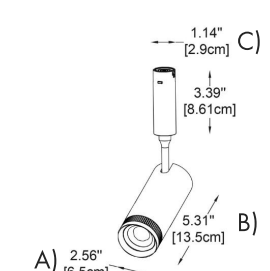

Example:  
CODE: BY-HM40SZ-CL-45-K30-BL-DIM

BY-HM40SZ-CL-45-K30-BL-DIM

**1 MODEL:**

- 45 A) Diameter - Ø: 1.77" (4.5 cm)  
B) Height - H: 4.5" (11.5 cm)  
C) Canopy - Ø: 1.14" (2.9 cm) x H: 3.4" (8.6")
- 55 A) Diameter - Ø: 2.17" (5.5 cm)  
B) Height - H: 4.75" (12 cm)  
C) Canopy - Ø: 1.14" (2.9 cm) x H: 3.4" (8.6")
- 65 A) Diameter - Ø: 2.56" (6.5 cm)  
B) Height - H: 5.3" (13.5 cm)  
C) Canopy - Ø: 1.14" (2.9 cm) x H: 3.4" (8.6")

## 6 PHOTOMETRICS

Beam angle : 15°

Height	Ray Max	Angle: 14.78deg	Diameter
1m	2813.46511x		25.94cm
2m	703.410031x		51.89cm
3m	312.645351x		77.83cm
4m	175.825511x		103.77cm
5m	112.514331x		129.71cm
6m	78.1511341x		155.65cm
7m	57.4243231x		181.59cm
8m	43.9643771x		207.53cm
9m	34.7350331x		233.48cm
10m	28.1340811x		259.43cm

Beam angle : 45°

Height	Ray Max	Angle: 49.99deg	Diameter
1m	370.470121x		91.10cm
2m	93.1014751x		182.20cm
3m	41.3840581x		273.30cm
4m	23.2836891x		364.40cm
5m	14.9023611x		455.50cm
6m	10.3414391x		546.60cm
7m	7.60012041x		637.70cm
8m	5.81992221x		728.80cm
9m	4.59872881x		819.90cm
10m	3.72453051x		911.00cm