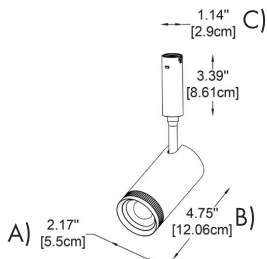

PROJECT

SPEC TYPE

NOTES