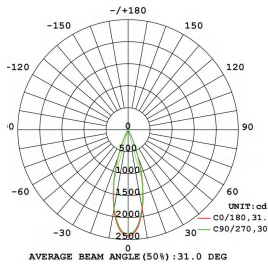

### 1 DIMENSIONS:

A) Height - H: 2.75" (7 cm)  
B) Width - W: 2.44" (6.2 cm)  
C) Depth - D: 2.44" (6.2 cm)

## 6 PHOTOMETRICS

Beam angle : 30°

Height	Beam Diameter	Beam Diameter
1m	1411.24141x	54.39cm
2m	407.7403.51x	109.17cm
3m	179.2244.21x	163.76cm
4m	100.7130.93x	218.35cm
5m	64.44.94.571x	272.94cm
6m	44.75.67.061x	327.52cm
7m	32.48.43.271x	382.11cm
8m	25.17.37.721x	436.70cm
9m	19.49.29.801x	491.29cm
10m	14.11.24.141x	545.87cm

Beam angle : 45°

Height	Beam Diameter	Beam Diameter
1m	620.2.929.61x	89.82cm
2m	155.1.230.41x	179.64cm
3m	69.92.103.31x	269.46cm
4m	38.77.58.101x	359.27cm
5m	24.61.37.181x	449.09cm
6m	17.23.25.821x	538.91cm
7m	12.66.18.911x	628.73cm
8m	9.691.14.521x	718.54cm
9m	7.457.11.441x	808.35cm
10m	6.202.9.2951x	898.16cm