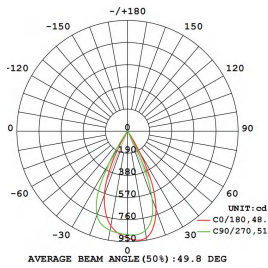

### 1 DIMENSIONS:

A) Height - H: 2.75" (7 cm)  
B) Width - W: 2.44" (6.2 cm)  
C) Depth - D: 2.44" (6.2 cm)

## HOW TO ORDER:

CODE:

Example:  
CODE: BY-MM35-CL-B1-K30-DIM

BY-MM35-CL-B1-K30-DIM

## 6 PHOTOMETRICS

Beam angle : 30°

Height	Beam Diameter	Beam Diameter
1m	1411.24141x	54.39cm
2m	407.7403.51x	109.17cm
3m	179.2244.21x	163.76cm
4m	100.7130.93x	218.35cm
5m	64.44.94.571x	272.94cm
6m	44.75.67.061x	327.52cm
7m	32.48.43.271x	382.11cm
8m	25.17.37.721x	436.70cm
9m	19.49.29.801x	491.29cm
10m	14.11.24.141x	545.87cm

Beam angle : 45°

Height	Beam Diameter	Beam Diameter
1m	620.2.929.61x	89.82cm
2m	155.1.230.41x	179.64cm
3m	69.92.103.31x	269.46cm
4m	38.77.58.101x	359.27cm
5m	24.61.37.181x	449.09cm
6m	17.23.25.821x	538.91cm
7m	12.66.18.911x	628.73cm
8m	9.691.14.521x	718.54cm
9m	7.457.11.441x	808.35cm
10m	6.202.9.2951x	898.16cm