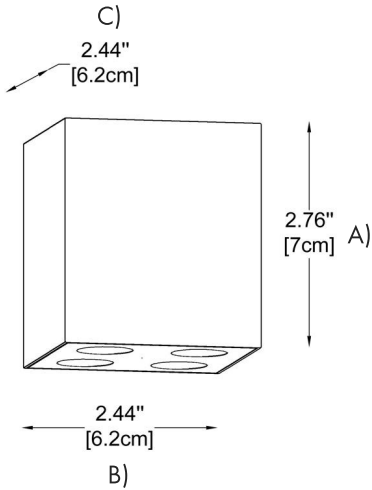

### 1 DIMENSIONS:

A) Height - H: 2.75" (7 cm)  
B) Width - W: 2.44" (6.2 cm)  
C) Depth - D: 2.44" (6.2 cm)

## 6 PHOTOMETRICS

Beam angle : 30°

Height	Beam Diameter	Beam Diameter
1m	1411.24141x	54.39cm
2m	407.7403.51x	109.17cm
3m	179.2244.21x	163.76cm
4m	100.7130.93x	218.35cm
5m	64.44.94.571x	272.94cm
6m	44.75.67.061x	327.52cm
7m	32.48.43.271x	382.11cm
8m	25.17.37.721x	436.70cm
9m	19.49.29.801x	491.29cm
10m	14.11.24.141x	545.87cm

Beam angle : 45°

Height	Beam Diameter	Beam Diameter
1m	620.2.929.61x	89.82cm
2m	155.1.230.41x	179.64cm
3m	69.92.103.31x	269.46cm
4m	38.77.58.101x	359.27cm
5m	24.61.37.181x	449.09cm
6m	17.23.25.821x	538.91cm
7m	12.66.18.911x	628.73cm
8m	9.691.14.521x	718.54cm
9m	7.457.11.441x	808.35cm
10m	6.202.9.2951x	898.16cm