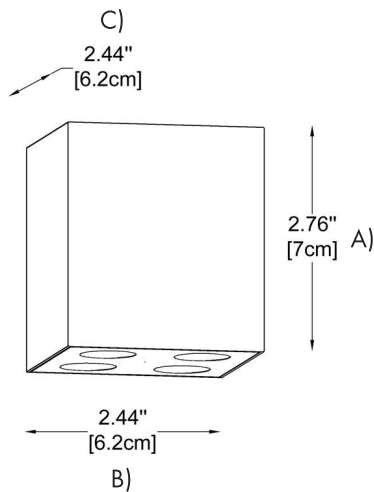

PROJECT

SPEC TYPE

NOTES

HOW TO ORDER:

CODE:

Example:
CODE: BY-MM35-CL-B1-K30-DIM

BY-MM35-
CL-B1-K30-
DIM

1 DIMENSIONS:

A) Height - H: 2.75" (7 cm)
B) Width - W: 2.44" (6.2 cm)
C) Depth - D: 2.44" (6.2 cm)

2 LIGHT SOURCE:

LED / 10W / 68lm/w / CRI 90

3 BEAM ANGLE:

-B1 30°
-B2 45°

4 CCT:

-K27 2700K
-K35 3500K
-K30 3000K
-K40 4000K
-K50 5000K

5 DIMMING OPTIONS:

-DIM 0-10V
-NON Non-Dimmable
-DALI DALI

LED

WWW.BULLARDCOLLECTION.COM

TECHNICAL

OUTDOOR

DECORATIVE

WE WELCOME ALL CUSTOM ORDERS

CONTACT US:

sales@gordonbullard.com

www.byiba.com

1 877-964-4646