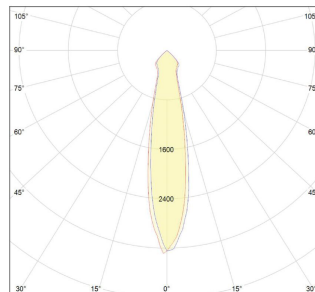

6 PHOTOMETRIC:

WWW.BULLARDCOLLECTION.COM

TECHNICAL

OUTDOOR

DECORATIVE

CONTACT US:

sales@gordonbullard.com
www.byiba.com
1 877-964-4646

WE WELCOME ALL CUSTOM ORDERS