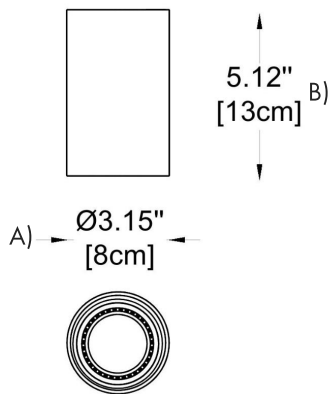

PROJECT

SPEC TYPE

NOTES

LED

HOW TO ORDER:

CODE:

Example:
CODE: BY-321-CL-01-BM-K30-DIM

BY-321-
CL-01-BM-
K30-DIM

1 MODEL:

- -01 A) Diameter - Ø: 3.15" (8 cm)
  B) Height - H: 5.1" (13 cm)
- -02 A) Height - H: 5.1" (13 cm)
  B) Length - L: 3.15" (8 cm)
  C) Width - W: 3.15" (8 cm)

2 LIGHT SOURCE:

LED / 6W / 350mA / 615 lm / CRI 90 / 3000K

3 FINISH OPTIONS:

- -BM Black
- -WH White

4 CCT:

- -K27 2700K
- -K30 3000K
- -K40 4000K

5 DIMMING OPTIONS:

- -DIM 0-10V
- -NON Non-Dimmable