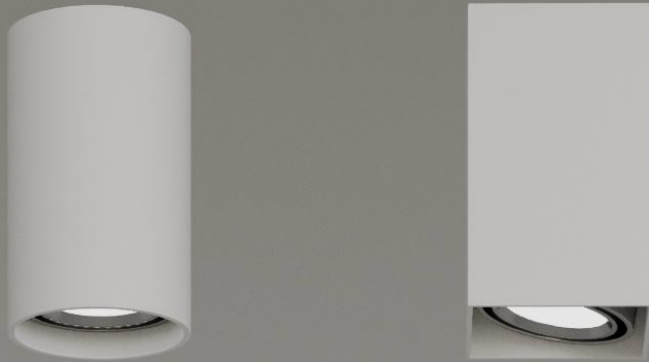

**BYIBA**  
L I G H T

CUBO  
(cylinders)

BY-321-CL

PROJECT

SPEC TYPE

NOTES

LED

GENERAL INFORMATION:

The Cubo Cylinders Collection features surface-mounted fixtures with a modern, minimalist design. Made from extruded aluminum and coated with epoxy-polyester powders, it comes in two shapes: square and round. The square model measures H: 5.1" x L: 3.15" x W: 3.15", while the round model has dimensions of Ø 3.15" x H 5.1". Powered by a 6W COB LED (350mA), it offers color temperature options of 2700K, 3000K, and 4000K. Available in black or white finishes, it supports 0-10V dimming or non-dimmable configurations. Rated IP40, the driver is remotely located.

MATERIAL:

Aluminum

FINISHING:

White, Black

LIGHTING:

LED

INPUT VOLTAGE:

110-277V

### 1 MODEL:

- 01 A) Diameter - Ø: 3.15" (8 cm)  
B) Height - H: 5.1" (13 cm)
- 02 A) Height - H: 5.1" (13 cm)  
B) Length - L: 3.15" (8 cm)  
C) Width - W: 3.15" (8 cm)