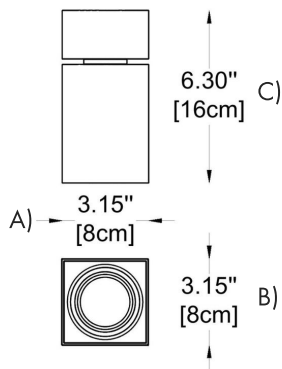

PROJECT

SPEC TYPE

NOTES

HOW TO ORDER:

CODE:

Example:
CODE: BY-321-CL-20-BM-K30-DIM

BY-321-
CL-20-BM-
K30-DIM

1 MODEL:

- -20 A) Diameter - Ø: 3.15" (8 cm)
  B) Height - H: 6.3" (16 cm)
- -21 A) Height - H: 6.3" (16 cm)
  B) Length - L: 3.15" (8 cm)
  C) Width - W: 3.15" (8 cm)

2 LIGHT SOURCE:

LED / 6W / 350mA / 615 lm / CRI 90 / 3000K

3 FINISH OPTIONS:

- -BM Black
- -WH White

4 CCT:

- -K27 2700K
- -K30 3000K
- -K40 4000K

5 DIMMING OPTIONS:

- -DIM 0-10V
- -NON Non-Dimmable