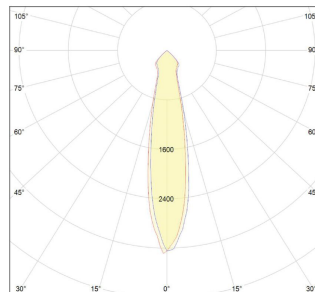

6 PHOTOMETRIC:

WWW.BULLARDCOLLECTION.COM

TECHNICAL

OUTDOOR

DECORATIVE

WE WELCOME ALL CUSTOM ORDERS

CONTACT US:

sales@gordonbullard.com
www.byiba.com
1 877-964-4646