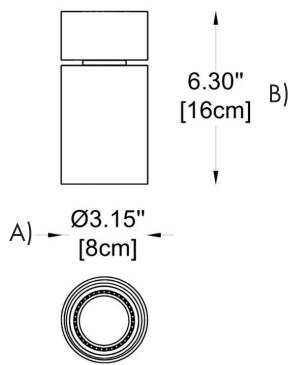

PROJECT

SPEC TYPE

NOTES

HOW TO ORDER:

CODE:

Example:
CODE: BY-321-CL-20-BM-K30-DIM

BY-321-
CL-20-BM-
K30-DIM

1 MODEL:

- -20 A) Diameter - Ø: 3.15" (8 cm)
  B) Height - H: 6.3" (16 cm)
- -21 A) Height - H: 6.3" (16 cm)
  B) Length - L: 3.15" (8 cm)
  C) Width - W: 3.15" (8 cm)

2 LIGHT SOURCE:

LED / 6W / 350mA / 615 lm / CRI 90 / 3000K

3 FINISH OPTIONS:

- -BM Black
- -WH White

4 CCT:

- -K27 2700K
- -K30 3000K
- -K40 4000K

5 DIMMING OPTIONS:

- -DIM 0-10V
- -NON Non-Dimmable