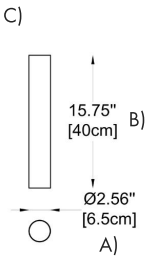

PROJECT

SPEC TYPE

NOTES

HOW TO ORDER:

CODE:

Example:
CODE: BY-139-CL-20-W6-B1-K30-BL-DL

BY-139-CL-20-
W6-B1-K30-
BL-DL

1 MODEL:

- -20 A) Diameter - Ø: 2.36" (6 cm)
  B) Height - H: 4.3" (11 cm)
- -40 A) Diameter - Ø: 2.36" (6 cm)
  B) Height - H: 5.3" (13.4 cm)
- -80 A) Diameter - Ø: 2.36" (6 cm)
  B) Height - H: 6.35" (16 cm)

2 LIGHT SOURCE:

For 20 model

-W6 LED / 6W / 102,5lm/w / CRI >90

For 40 and 80 model

-W9 LED / 9W / 133lm/w / CRI >90

3 BEAM ANGLE:

- -B1 14°
- -B2 25°
- -B3 35°

4 CCT SPECIFY:

- -K27 2700K
- -K30 3000K
- -K40 4000K