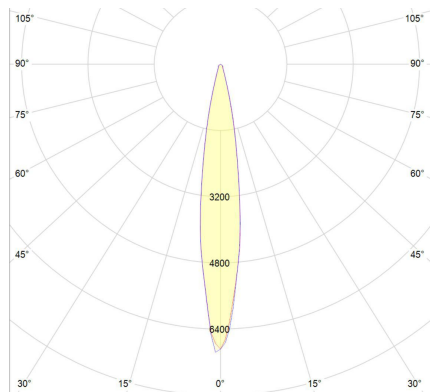

PROJECT

SPEC TYPE

NOTES

HOW TO ORDER:

Example:
CODE: BY-139-CL-20-W6-B1-K30-BL-DL

CODE:

BY-139-CL-20-
W6-B1-K30-
BL-DL

7 DIMMING OPTIONS:

-DL Dali

8 PHOTOMETRIC:

LED 110-277V IP 40

WWW.BULLARDCOLLECTION.COM

- TECHNICAL
- OUTDOOR
- DECORATIVE

WE WELCOME ALL CUSTOM ORDERS

CONTACT US:

sales@gordonbullard.com
www.byiba.com
1 877-964-4646