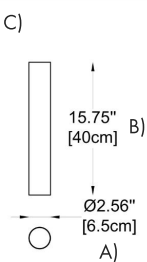

Example:
CODE: BY-139-CL-20-W6-B1-K30-BL-DL

BY-139-CL-20-
W6-B1-K30-
BL-DL

1 MODEL:

- 20 A) Diameter - Ø: 2.36" (6 cm)
B) Height - H: 4.3" (11 cm)
- 40 A) Diameter - Ø: 2.36" (6 cm)
B) Height - H: 5.3" (13.4 cm)
- 80 A) Diameter - Ø: 2.36" (6 cm)
B) Height - H: 6.35" (16 cm)

Example:
CODE: BY-139-CL-20-W6-B1-K30-BL-DL

CODE:

BY-139-CL-20-
W6-B1-K30-
BL-DL

7 DIMMING OPTIONS:

-DL Dali

8 PHOTOMETRIC:

LED 110-277V IP 40

WWW.BULLARDCOLLECTION.COM