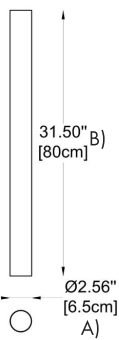

ARC
(cylinders)

BY-139-CL

PROJECT

SPEC TYPE

NOTES

GENERAL INFORMATION:

The Arc Cylindrical Ceiling Luminaire features a sleek, modern design with a built-in 110-277V power supply. Made from extruded aluminum and finished with durable epoxy-polyester powders, it ensures excellent light control with a variety of beam angles. Available in three sizes—Small (2.55" x 7.9"), Medium (2.55" x 15.7"), and Big (2.55" x 31.5")—and two finishes (Black and White). Light sources range from 6W to 9W LEDs, offering 3000K with CRI>90. Optional 2700K, 4000K, DALI dimming, and ON-OFF available. IP40 rated, ideal for ceiling mounting.

Example:
CODE: BY-139-CL-20-W6-B1-K30-BL-DL

BY-139-CL-20-
W6-B1-K30-
BL-DL

1 MODEL:

- 20 A) Diameter - Ø: 2.36" (6 cm)
B) Height - H: 4.3" (11 cm)
- 40 A) Diameter - Ø: 2.36" (6 cm)
B) Height - H: 5.3" (13.4 cm)
- 80 A) Diameter - Ø: 2.36" (6 cm)
B) Height - H: 6.35" (16 cm)

2 LIGHT SOURCE:

For 20 model

-W6 LED / 6W / 102,5lm/w / CRI >90

For 40 and 80 model

-W9 LED / 9W / 133lm/w / CRI >90

3 BEAM ANGLE:

- B1 14°
- B2 25°
- B3 35°

4 CCT SPECIFY:

Example:
CODE: BY-139-CL-20-W6-B1-K30-BL-DL

CODE:

BY-139-CL-20-
W6-B1-K30-
BL-DL

7 DIMMING OPTIONS:

-DL Dali

8 PHOTOMETRIC:

LED 110-277V IP 40

WWW.BULLARDCOLLECTION.COM