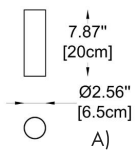

Example:
CODE: BY-139-CL-20-W6-B1-K30-BL-DL

BY-139-CL-20-
W6-B1-K30-
BL-DL

1 MODEL:

- 20 A) Diameter - Ø: 2.36" (6 cm)
B) Height - H: 4.3" (11 cm)
- 40 A) Diameter - Ø: 2.36" (6 cm)
B) Height - H: 5.3" (13.4 cm)
- 80 A) Diameter - Ø: 2.36" (6 cm)
B) Height - H: 6.35" (16 cm)

Example:
CODE: BY-139-CL-20-W6-B1-K30-BL-DL

CODE:

BY-139-CL-20-
W6-B1-K30-
BL-DL

7 DIMMING OPTIONS:

-DL Dali

8 PHOTOMETRIC:

LED 110-277V IP 40

WWW.BULLARDCOLLECTION.COM