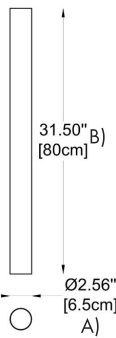

PROJECT

SPEC TYPE

NOTES

HOW TO ORDER:

CODE:

Example:
CODE: BY-139-CL-20-W6-B1-K30-BL-DL

BY-139-CL-20-
W6-B1-K30-
BL-DL

1 MODEL:

- -20 A) Diameter - Ø: 2.36" (6 cm)
  B) Height - H: 4.3" (11 cm)
- -40 A) Diameter - Ø: 2.36" (6 cm)
  B) Height - H: 5.3" (13.4 cm)
- -80 A) Diameter - Ø: 2.36" (6 cm)
  B) Height - H: 6.35" (16 cm)

2 LIGHT SOURCE:

For 20 model

-W6 LED / 6W / 102,5lm/w / CRI >90

For 40 and 80 model

-W9 LED / 9W / 133lm/w / CRI >90

3 BEAM ANGLE:

- -B1 14°
- -B2 25°
- -B3 35°

4 CCT SPECIFY:

- -K27 2700K
- -K30 3000K
- -K40 4000K