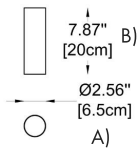

PROJECT

SPEC TYPE

NOTES

HOW TO ORDER:

CODE:

Example:
CODE: BY-139-CL-20-W6-B1-K30-BL-DL

BY-139-CL-20-
W6-B1-K30-
BL-DL

1 MODEL:

- -20 A) Diameter - Ø: 2.36" (6 cm)
  B) Height - H: 4.3" (11 cm)
- -40 A) Diameter - Ø: 2.36" (6 cm)
  B) Height - H: 5.3" (13.4 cm)
- -80 A) Diameter - Ø: 2.36" (6 cm)
  B) Height - H: 6.35" (16 cm)

2 LIGHT SOURCE:

For 20 model

-W6 LED / 6W / 102,5lm/w / CRI >90

For 40 and 80 model

-W9 LED / 9W / 133lm/w / CRI >90

3 BEAM ANGLE:

- -B1 14°
- -B2 25°
- -B3 35°

4 CCT SPECIFY:

- -K27 2700K
- -K30 3000K
- -K40 4000K