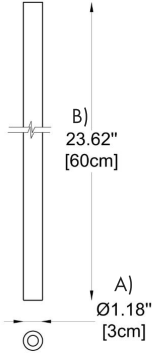

PROJECT

SPEC TYPE

NOTES