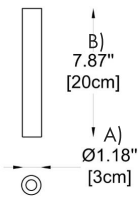

PROJECT

SPEC TYPE

NOTES