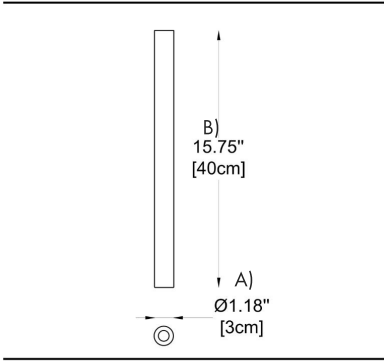

PROJECT

SPEC TYPE

NOTES

HOW TO ORDER:

CODE:

Example:
CODE: BY-5507-CL-G-K27-DIM

BY-5507-CL-G-K27-DIM

1 MODEL:

- -G A) Diameter- Ø: 1.2" (3 cm)
  B) Height - H: 7.9" (20 cm)
- -H A) Diameter- Ø: 1.2" (3 cm)
  B) Height - H: 15.75" (40 cm)
- -I A) Diameter- Ø: 1.2" (3 cm)
  B) Height - H: 23.6" (60 cm)

2 LIGHT SOURCE:

LED / 4W / 350 mA / CRI85

3 CCT and LUMENS:

- -K27 2700K = 330 lm
- -K30 3000K = 350 lm
- -K40 4000K = 370 lm

4 DIMMING OPTIONS:

- -NON Non-Dimmable
- -DIM 0-10V

WWW.BULLARDCOLLECTION.COM

- TECHNICAL
- OUTDOOR
- DECORATIVE

CONTACT US:

sales@gordonbullard.com
www.byiba.com
1 877-964-4646

WE WELCOME ALL CUSTOM ORDERS