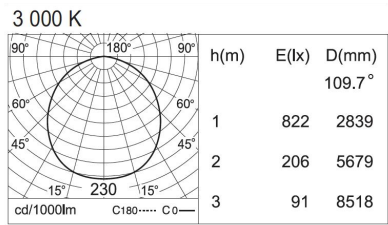

PROJECT

SPEC TYPE

NOTES

HOW TO ORDER:

CODE:

Example:
CODE: BY-51270-P-K30-90-BL-RE

BY-51270-P-
K30-90-BL-RE

1 DIMENSIONS:

A) Diameter- Ø: 7.9" (20 cm)
B) Height - H: 7.6" (19.4 cm)
C/D) Canopy L: 6.5"(16.5 cm) x W: 3.35" (8.5 cm)

2 LIGHT SOURCE:

LED - 28W - 700 mA - 2 281 lm

3 CCT SPECIFY:

-K30 3000K
-K40 4000K
-K50 5000K

4 CRI:

-80 CRI 80
-90 CRI 90

5 FINISH OPTIONS:

-BL Black
-GR Grey
-WH White

6 DRIVER POSITION:

-RE Remove

7 PHOTOMETRICS:

LED 110-277V IP20 2.1 kg

WWW.BULLARDCOLLECTION.COM

- TECHNICAL
- OUTDOOR
- DECORATIVE

WE WELCOME ALL CUSTOM ORDERS

CONTACT US:

sales@gordonbullard.com
www.byiba.com
1 877-964-4646