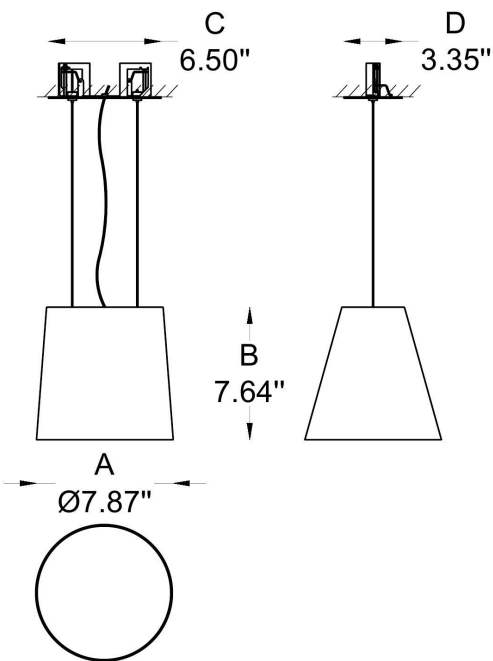

IP20

2.1 kg

GENERAL INFORMATION:

Our modern and minimalist pendant lighting fixtures are crafted from aluminum die-casting with an electrostatic powder coating, measuring Ø 7.9" (20 cm) x H 7.6" (19.4 cm). Available in dark, black, and grey finishes, these fixtures feature 28W LEDs, supporting a voltage range of 110-277V with color temperatures of 3000K, 4000K, and 5000K, and CRI options of 80 or 90. Non-dimmable and designed for pendant mounting, these ETL-certified fixtures are ideal for indoor use in both residential and commercial environments.

SPEC TYPE

NOTES

HOW TO ORDER:

CODE:

Example:
CODE: BY-51270-P-K30-90-BL-RE

BY-51270-P-
K30-90-BL-RE

1 DIMENSIONS:

A) Diameter- Ø: 7.9" (20 cm)
B) Height - H: 7.6" (19.4 cm)
C/D) Canopy L: 6.5"(16.5 cm) x W: 3.35" (8.5 cm)

2 LIGHT SOURCE:

LED - 28W - 700 mA - 2 281 lm

3 CCT SPECIFY:

-K30 3000K
-K40 4000K
-K50 5000K

4 CRI:

-80 CRI 80
-90 CRI 90

5 FINISH OPTIONS:

-BL Black
-GR Grey
-WH White

6 DRIVER POSITION:

-RE Remove

7 PHOTOMETRICS:

LED 110-277V IP20 2.1 kg

WWW.BULLARDCOLLECTION.COM

- TECHNICAL
- OUTDOOR
- DECORATIVE

WE WELCOME ALL CUSTOM ORDERS

CONTACT US: