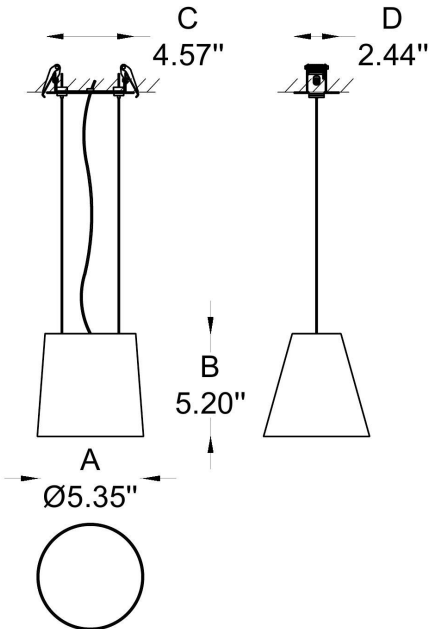

BYIBA
L I G H T

SMOOTH-P
(pendant)

BY-51260-P

PROJECT

SPEC TYPE

NOTES

GENERAL INFORMATION:

Our modern and minimalist pendant lighting fixtures are crafted from aluminum die-casting with an electrostatic powder coating, measuring Ø 5.35" (13.6 cm) x H 5.2" (13.2 cm). Available in dark, black, and grey finishes, these fixtures feature 19W LEDs, supporting a voltage range of 110-277V with color temperatures of 3000K, 4000K, and 5000K, and CRI options of 80 or 90. Non-dimmable and designed for pendant mounting, these ETL-certified fixtures are ideal for indoor use in both residential and commercial environments.

SPEC TYPE

NOTES

HOW TO ORDER:

CODE:

Example:
CODE: BY-51260-P-K30-90-BL-RE

BY-51260-P-
K30-90-BL-RE

1 DIMENSIONS:

A) Diameter- Ø: 5.35" (13.6 cm)
B) Height - H: 5.2" (13.2 cm)
C/D) Canopy L: 4.5"(11.6 cm) x W: 2.4" (6.2 cm)