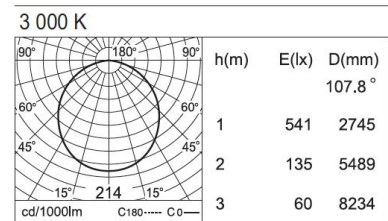

7 PHOTOMETRICS:

LED 110-277V IP20 1.6 kg

WWW.BULLARDCOLLECTION.COM

- TECHNICAL
- OUTDOOR
- DECORATIVE

CONTACT US:

sales@gordonbullard.com
www.byiba.com
1 877-964-4646

WE WELCOME ALL CUSTOM ORDERS