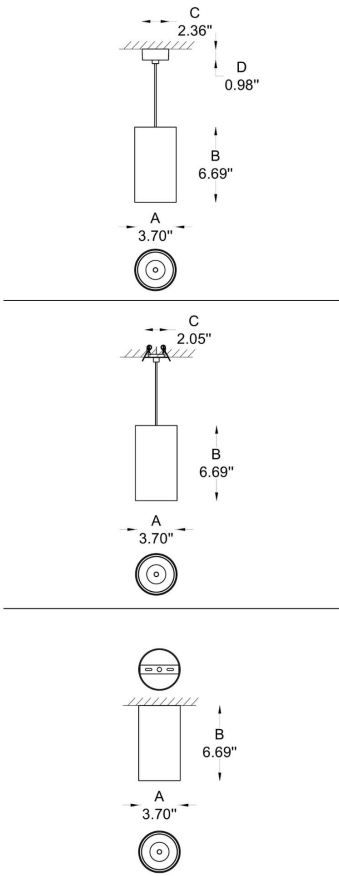

PROJECT

SPEC TYPE

NOTES

whisper in eyes
NON GLARE REFLECTOR

HOW TO ORDER:

CODE:

Example:
CODE: BY-51410-CL-01-B1-K30-80-P-BL-RE

BY-51410-
CL-01-B1-
K30-80-P-BL-RE

1 MODEL:

- -01   A) Diameter-   Ø: 3.7" (9.4 cm)
               B) Height -   H: 6.7" (17 cm)
               C) Canopy   Ø: 2.3"(6 cm) x H: 1" (2.5 cm)
- -02   A) Diameter-   Ø: 3.7" (9.4 cm)
               B) Height   H: 6.7" (17 cm)
               C) Canopy   Ø: 2" (5.2 cm)
- -01-02   A) Diameter-   Ø: 3.7" (9.4 cm)
               B) Height   H: 6.7" (17 cm)

2 LIGHT SOURCE:

LED - 30W - 750 mA - 28.9

3 BEAM ANGLE - LUMINOUS FLUX:

-B1   28.9°   2 303 lm

4 CCT SPECIFY:

-K30   3000K
-K40   4000K

5 CRI:

-80   CRI 80
-90   CRI 90

6 INSTALLATION TYPE:

-P   Pendant
-C   Ceiling
-SM   Surface Mounted

WWW.BULLARDCOLLECTION.COM

- TECHNICAL
- OUTDOOR
- DECORATIVE

WE WELCOME ALL CUSTOM ORDERS

CONTACT US:

sales@gordonbullard.com
www.byiba.com
1 877-964-4646