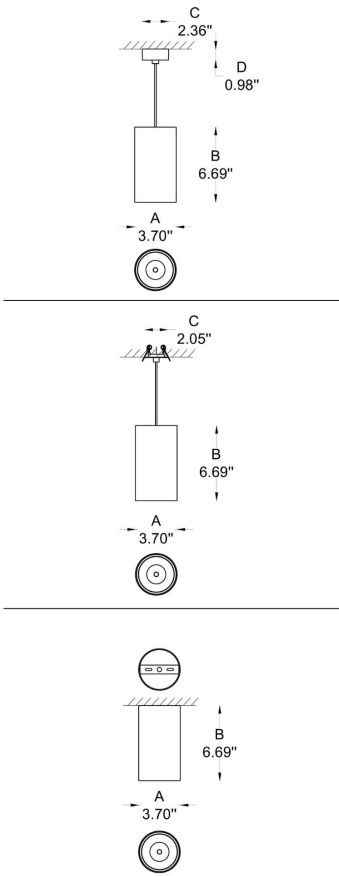

BY-51410-
CL-01-B1-
K30-80-P-BL-RE

1 MODEL:

- 01 A) Diameter- Ø: 3.7" (9.4 cm)
 B) Height - H: 6.7" (17 cm)
 C) Canopy Ø: 2.3"(6 cm) x H: 1" (2.5 cm)
- 02 A) Diameter- Ø: 3.7" (9.4 cm)
 B) Height H: 6.7" (17 cm)
 C) Canopy Ø: 2" (5.2 cm)
- 01-02 A) Diameter- Ø: 3.7" (9.4 cm)
 B) Height H: 6.7" (17 cm)

2 LIGHT SOURCE:

LED - 30W - 750 mA - 28.9

3 BEAM ANGLE - LUMINOUS FLUX:

-B1 28.9° 2 303 lm

4 CCT SPECIFY:

-K30 3000K
-K40 4000K

5 CRI:

-80 CRI 80
-90 CRI 90

PROJECT

SPEC TYPE

NOTES

whisper in eyes
NON GLARE REFLECTOR

LED
110-277V
IP20
1.8 kg

HOW TO ORDER:

CODE:

Example:
CODE: BY-51410-CL-01-B1-K30-80-P-BL-RE

BY-51410-CL-01-B1-K30-80-P-BL-RE

7 FINISH OPTIONS:

- BL Black
- GR Grey
- WH White

8 DRIVER POSITION:

- RE Remove

-RE

9 PHOTOMETRIC:

h(m)	E(lx)	D(mm)
1	8590	515
2	2148	1029
3	954	1544