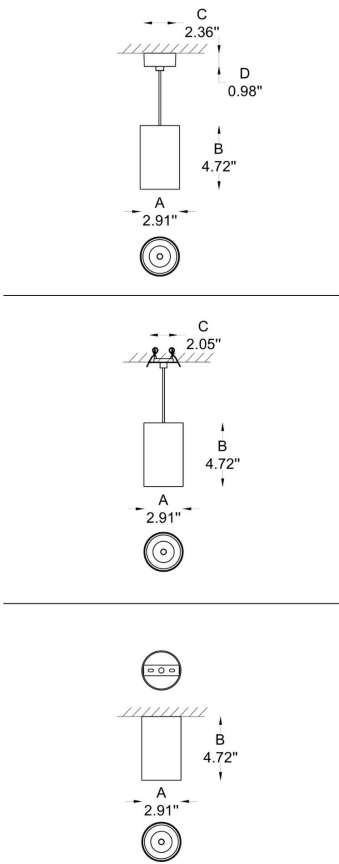

IP RATING:

20

OPERATING TEMPERATURE RANGE:

-20 to +40 C

REFLECTOR:

ABS (Chrome)

WIRE:

PVC

-01

-01	A) Diameter-	Ø: 2.9" (7.4 cm)
	B) Height -	H: 4.72" (12 cm)
	C) Canopy	Ø: 2.3"(6 cm) x H: 1" (2.5 cm)
-02	A) Diameter-	Ø: 2.9" (7.4 cm)
	B) Height	H: 4.72" (12 cm)
	C) Canopy	Ø: 2" (5.2 cm)
01-02	A) Diameter-	Ø: 2.9" (7.4 cm)
	B) Height	H: 4.72" (12 cm)

2 LIGHT SOURCE:

-20W

-20W LED - 20W - 500 mA

3 BEAM ANGLE - LUMINOUS FLUX:

-B1

-B1	21.8°	1 535 lm
-B2	28.5°	1 526 lm
-B3	40.0°	1 708 lm

4 CCT SPECIFY:

-K30

NOTES

whisper in eyes
NON GLARE REFLECTOR

HOW TO ORDER:

Example:
CODE: BY-51400-CL-01-20W-B1-K30-80-P-BL-RE

CODE:

BY-51400-CL-01-20W-B1-K30-80-P-BL-RE

7 FINISH OPTIONS:

- BL Black
- GR Grey
- WH White