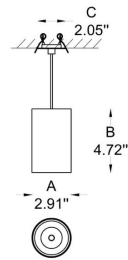

PROJECT

SPEC TYPE

NOTES

whisper in eyes
NON GLARE REFLECTOR