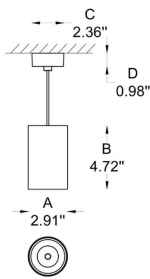

PROJECT

SPEC TYPE

NOTES

whisper in eyes
NON GLARE REFLECTOR