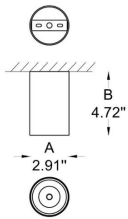

PROJECT

SPEC TYPE

NOTES

whisper in eyes
NON GLARE REFLECTOR