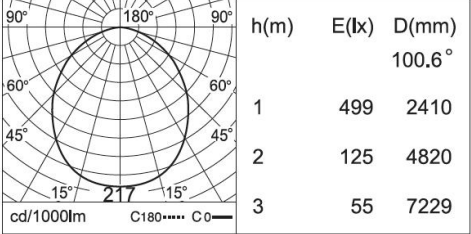

PROJECT

SPEC TYPE

NOTES

HOW TO ORDER:

CODE:

Example:
CODE: BY-51021-CL-03-K30-80-P-BL-RE

BY-51021-
CL-03-K30-80-
P-BL-RE

7 DRIVER POSITION:

-RE

-RE Remove

8 PHOTOMETRICS:

SMD 18W 3 000 K

LED 110-277V IP20 2.2 kg

WWW.BULLARDCOLLECTION.COM

- TECHNICAL
- OUTDOOR
- DECORATIVE

WE WELCOME ALL CUSTOM ORDERS

CONTACT US:

sales@gordonbullard.com
www.byiba.com
1 877-964-4646