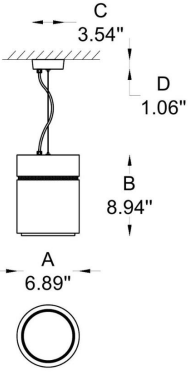

PROJECT

SPEC TYPE

NOTES

HOW TO ORDER:

CODE:

Example:
CODE: BY-51021-CL-03-K30-80-P-BL-RE

BY-51021-
CL-03-K30-80-
P-BL-RE

7 DRIVER POSITION:

-RE

-RE Remove

8 PHOTOMETRICS:

SMD 18W 3 000 K

LED 110-277V IP20 2.2 kg

WWW.BULLARDCOLLECTION.COM

- TECHNICAL
- OUTDOOR
- DECORATIVE