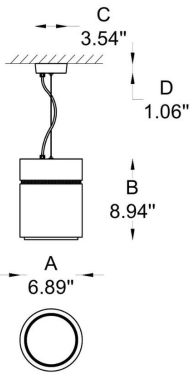

PROJECT

SPEC TYPE

NOTES