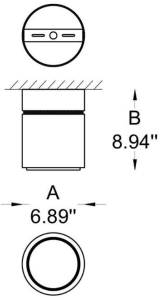

PROJECT

SPEC TYPE

NOTES

HOW TO ORDER:

CODE:

Example:
CODE: BY-51021-CL-03-K30-80-P-BL-RE

BY-51021-
CL-03-K30-80-
P-BL-RE

7 DRIVER POSITION:

-RE

-RE Remove

8 PHOTOMETRICS:

SMD 18W 3 000 K

LED 110-277V IP20 2.2 kg

WWW.BULLARDCOLLECTION.COM

- TECHNICAL
- OUTDOOR
- DECORATIVE