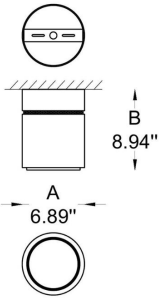

PROJECT

SPEC TYPE

NOTES