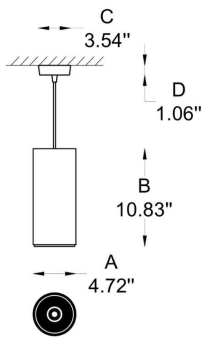

PROJECT

SPEC TYPE

NOTES