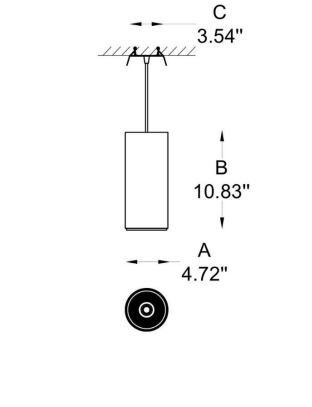

PROJECT

SPEC TYPE

NOTES

HOW TO ORDER:

CODE:

Example:
CODE: BY-51420-CL-01-K30-80-BL-RE

BY-51200-CL-01-K30-80-BL-RE

7 DRIVER POSITION:

-RE

-RE Remove