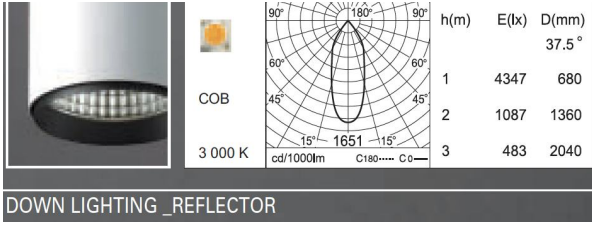

8 PHOTOMETRIC:

LED 110-277V IP20 2.0 kg

WWW.BULLARDCOLLECTION.COM

- TECHNICAL
- OUTDOOR
- DECORATIVE

WE WELCOME ALL CUSTOM ORDERS

CONTACT US:

sales@gordonbullard.com
www.byiba.com
1 877-964-4646