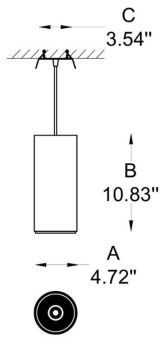

PROJECT

SPEC TYPE

NOTES