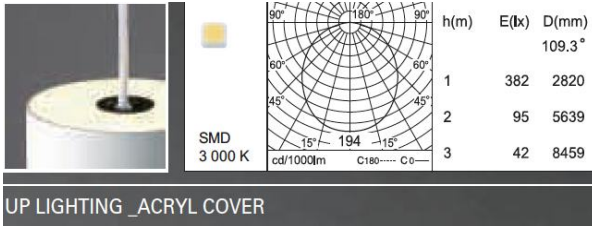

8 PHOTOMETRIC:

LED 110-277V IP20 2.0 kg

WWW.BULLARDCOLLECTION.COM

- TECHNICAL
- OUTDOOR
- DECORATIVE

WE WELCOME ALL CUSTOM ORDERS

CONTACT US:

sales@gordonbullard.com
www.byiba.com
1 877-964-4646