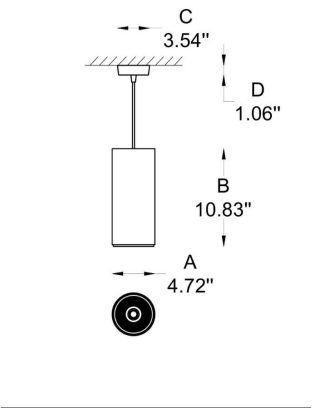

CODE:

Example:
CODE: BY-51200-CL-01-K30-80-BL-RE

BY-51200-CL-01-K30-80-BL-RE

1 MODEL:

- 01 A) Diameter- Ø: 4.7" (12 cm)
B) Height - H: 11" (27.5 cm)
C) Canopy Ø: 3.5" (9 cm) x H: 1" (2.5 cm)
- 02 A) Diameter- Ø: 4.7" (12 cm)
B) Height H: 11" (27.5 cm)
C) Canopy Ø: 3.5" (8 cm)

6 FINISH OPTIONS:

- BL Black
- GR Grey
- WH White

PROJECT

SPEC TYPE

NOTES

HOW TO ORDER:

CODE:

Example:
CODE: BY-51420-CL-01-K30-80-BL-RE

BY-51200-CL-01-K30-80-BL-RE

7 DRIVER POSITION:

-RE

-RE Remove

8 PHOTOMETRIC:

LED 110-277V IP20 2.0 kg

WWW.BULLARDCOLLECTION.COM

- TECHNICAL
- OUTDOOR
- DECORATIVE