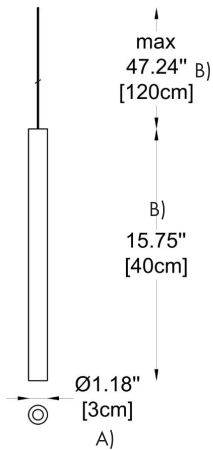

### GENERAL INFORMATION:

The Scopio Cylinders Collection offers modern and minimalist surface-mounted lighting fixtures made from CRISTALY®. Available in two sizes—small (H: 7.9" x Ø: 1.2") and large (H: 15.75" x Ø: 1.2")—these fixtures feature a sleek, cylindrical design. Powered by a 4W LED with a voltage range of 110-277V and a 350 mA current, they come in a paintable CRISTALY® finish. Certified by ETL, the Scopio collection is perfect for indoor environments and designed for pendant mounting.

[sales@gordonbullard.com](mailto:sales@gordonbullard.com)

[www.byiba.com](http://www.byiba.com)

1 877-964-4646

PROJECT

SPEC TYPE

NOTES

**HOW TO ORDER:**

**CODE:**

Example:  
CODE: BY-5507-CL-B-K27-DIM

BY-5507-CL-B-K27-DIM

**1 MODEL:**

- A A) Diameter- Ø: 1.2" (3 cm)  
B) Height - H: 7.9" (20 cm)  
C) Cable - max H: 47.24" (120cm)
- B A) Diameter- Ø: 1.2" (3 cm)  
B) Height - H: 15.75" (40 cm)  
C) Cable - max H: 47.24" (120cm)