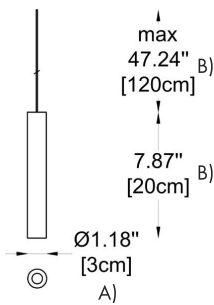

PROJECT

SPEC TYPE

NOTES